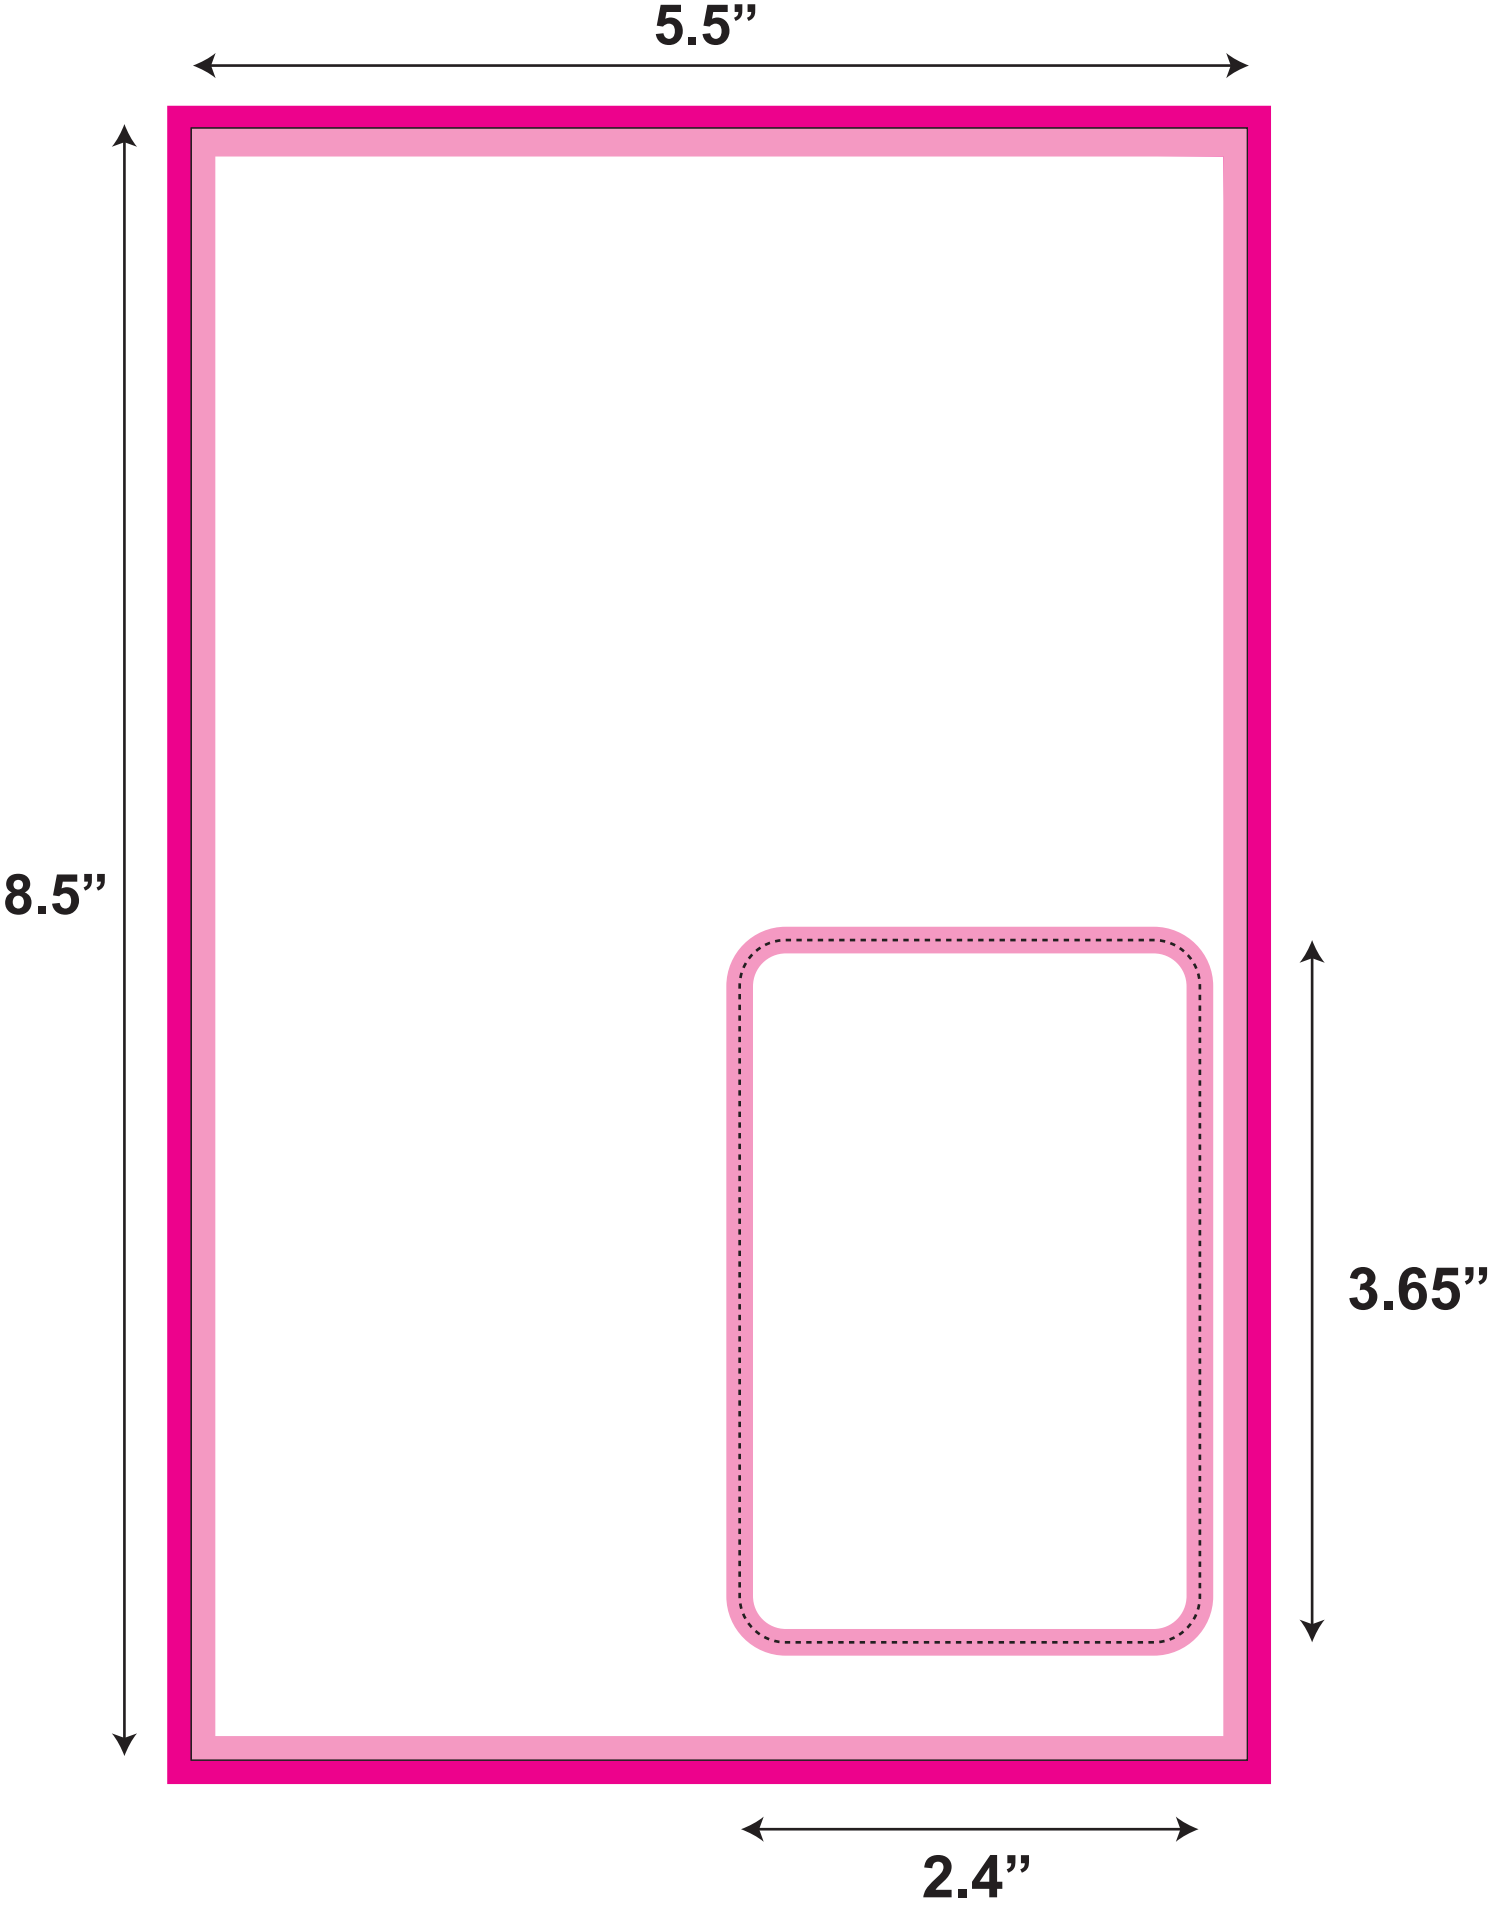

BK125

18"

BK125
 - 8.5" x 5.5"
 - 1 across
 - 2.4" x 3.65" card
 - .375" trimouts

12"

Artwork Size: 8.75" x 5.75"
 Book Size: 8.5" x 5.5"
 Card Size: 2.4" x 3.65"

- All logos and text must be 1/8" from edges and perfs
- Include 1/8" bleed in addition to the artwork