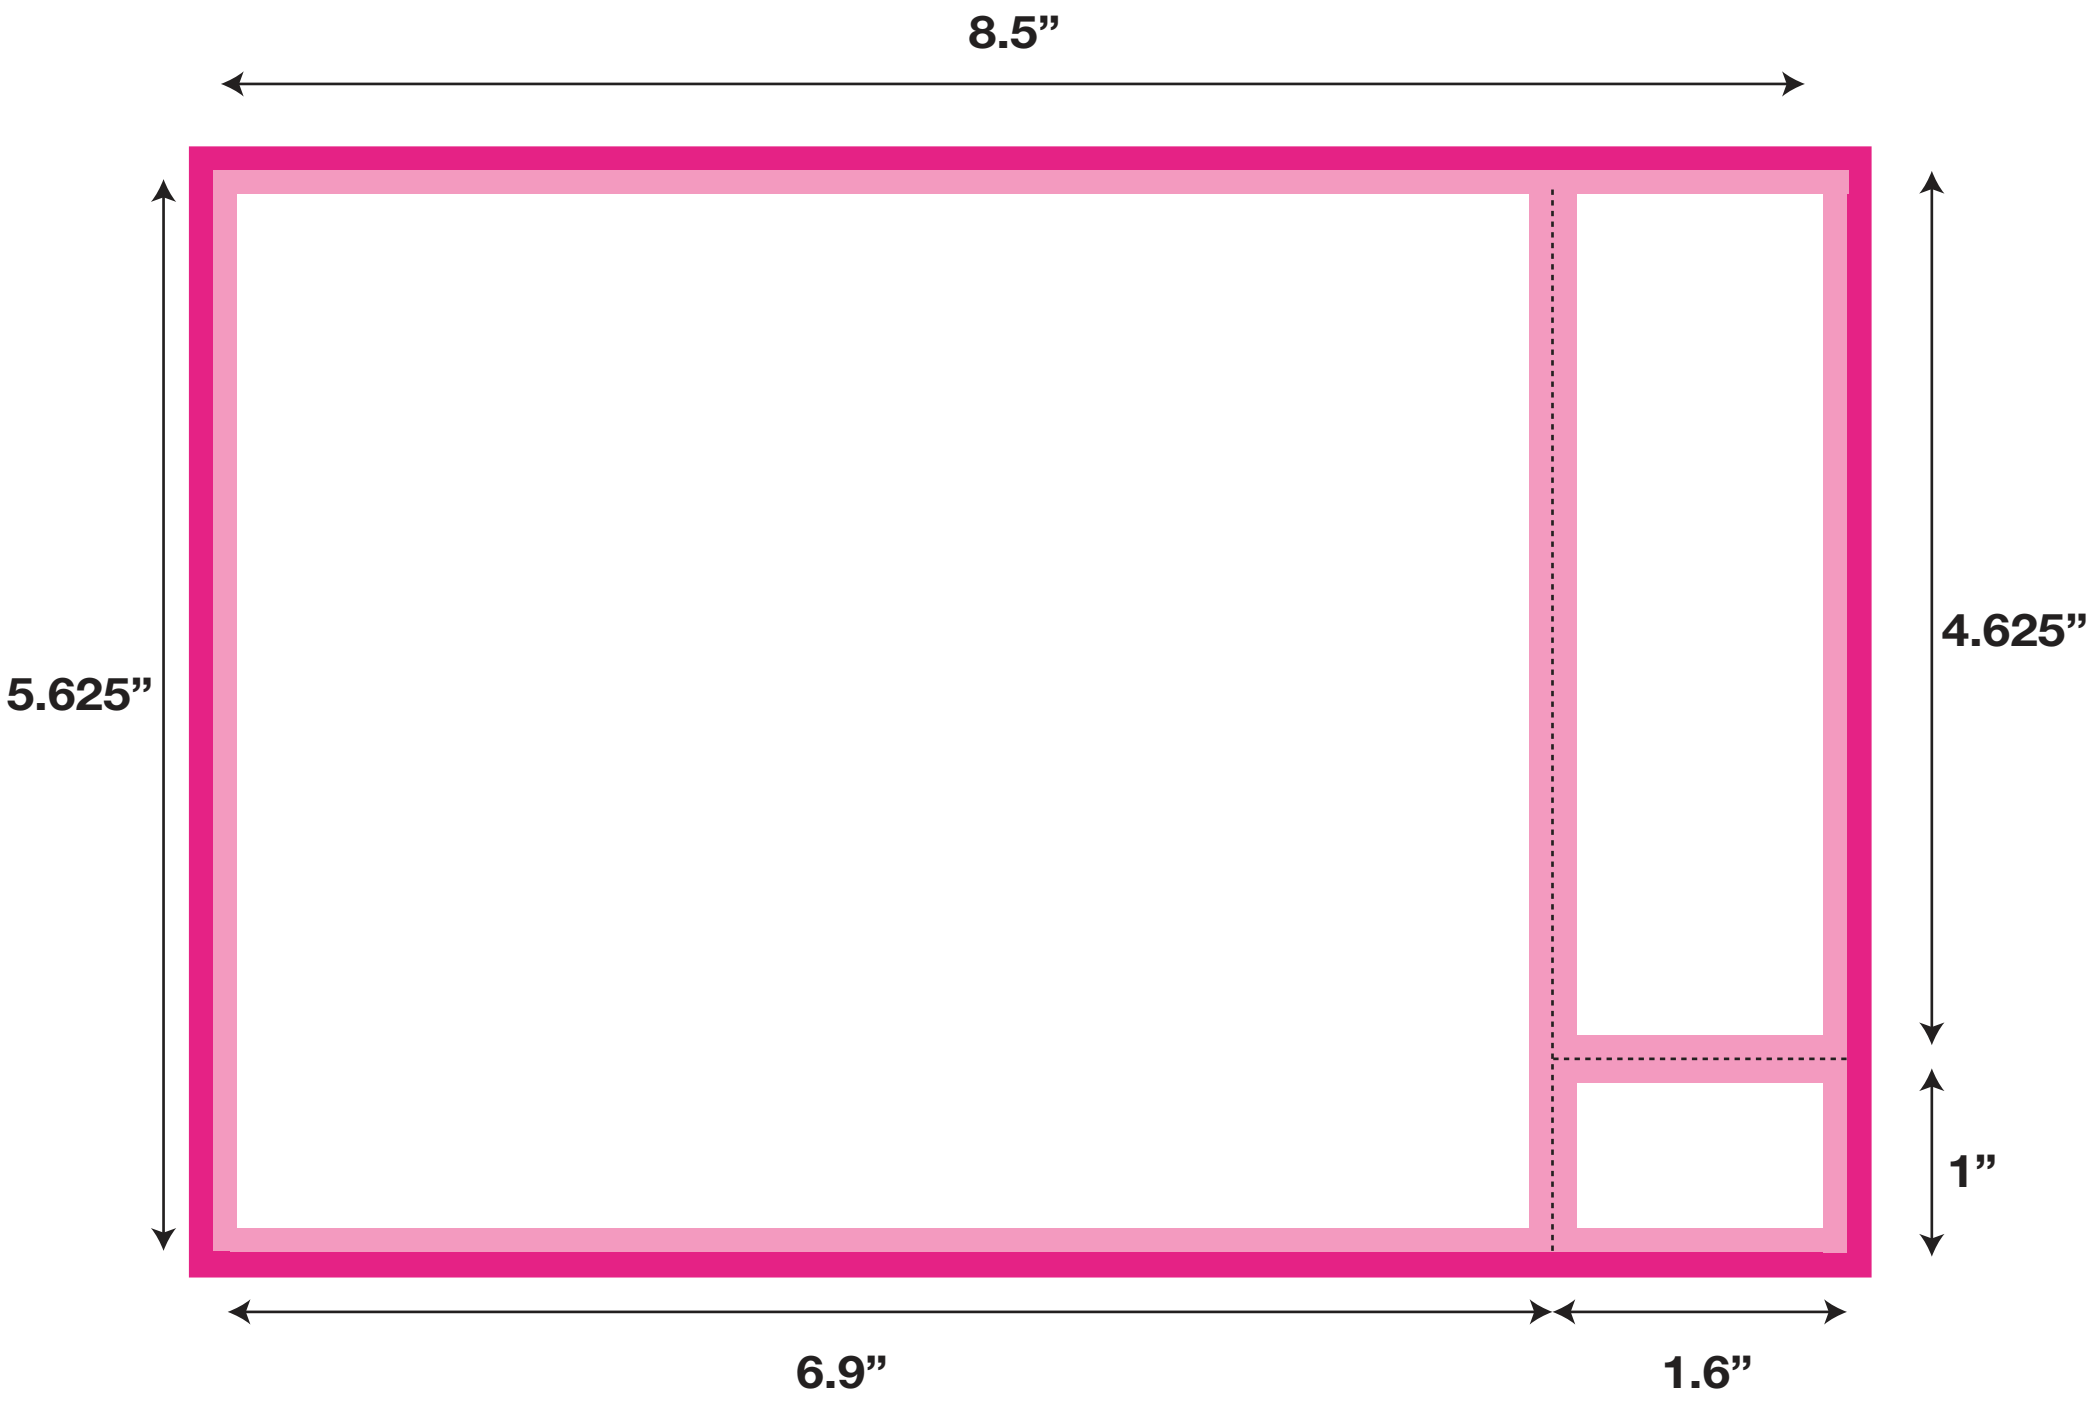

# BK114

## BK114

- 8.5" x 5.625"
- 1 ticket (1.6" x 4.625")
- Stub (1.6" x 1")

12"

Artwork Size: 8.75" x 5.875"  
Sheet Size: 8.5" x 5.625"  
Ticket Size: 1.6" x 5.625"

18"

- All logos and text must be 1/8" from edges and perfs
- Include 1/8" bleed in addition to the artwork