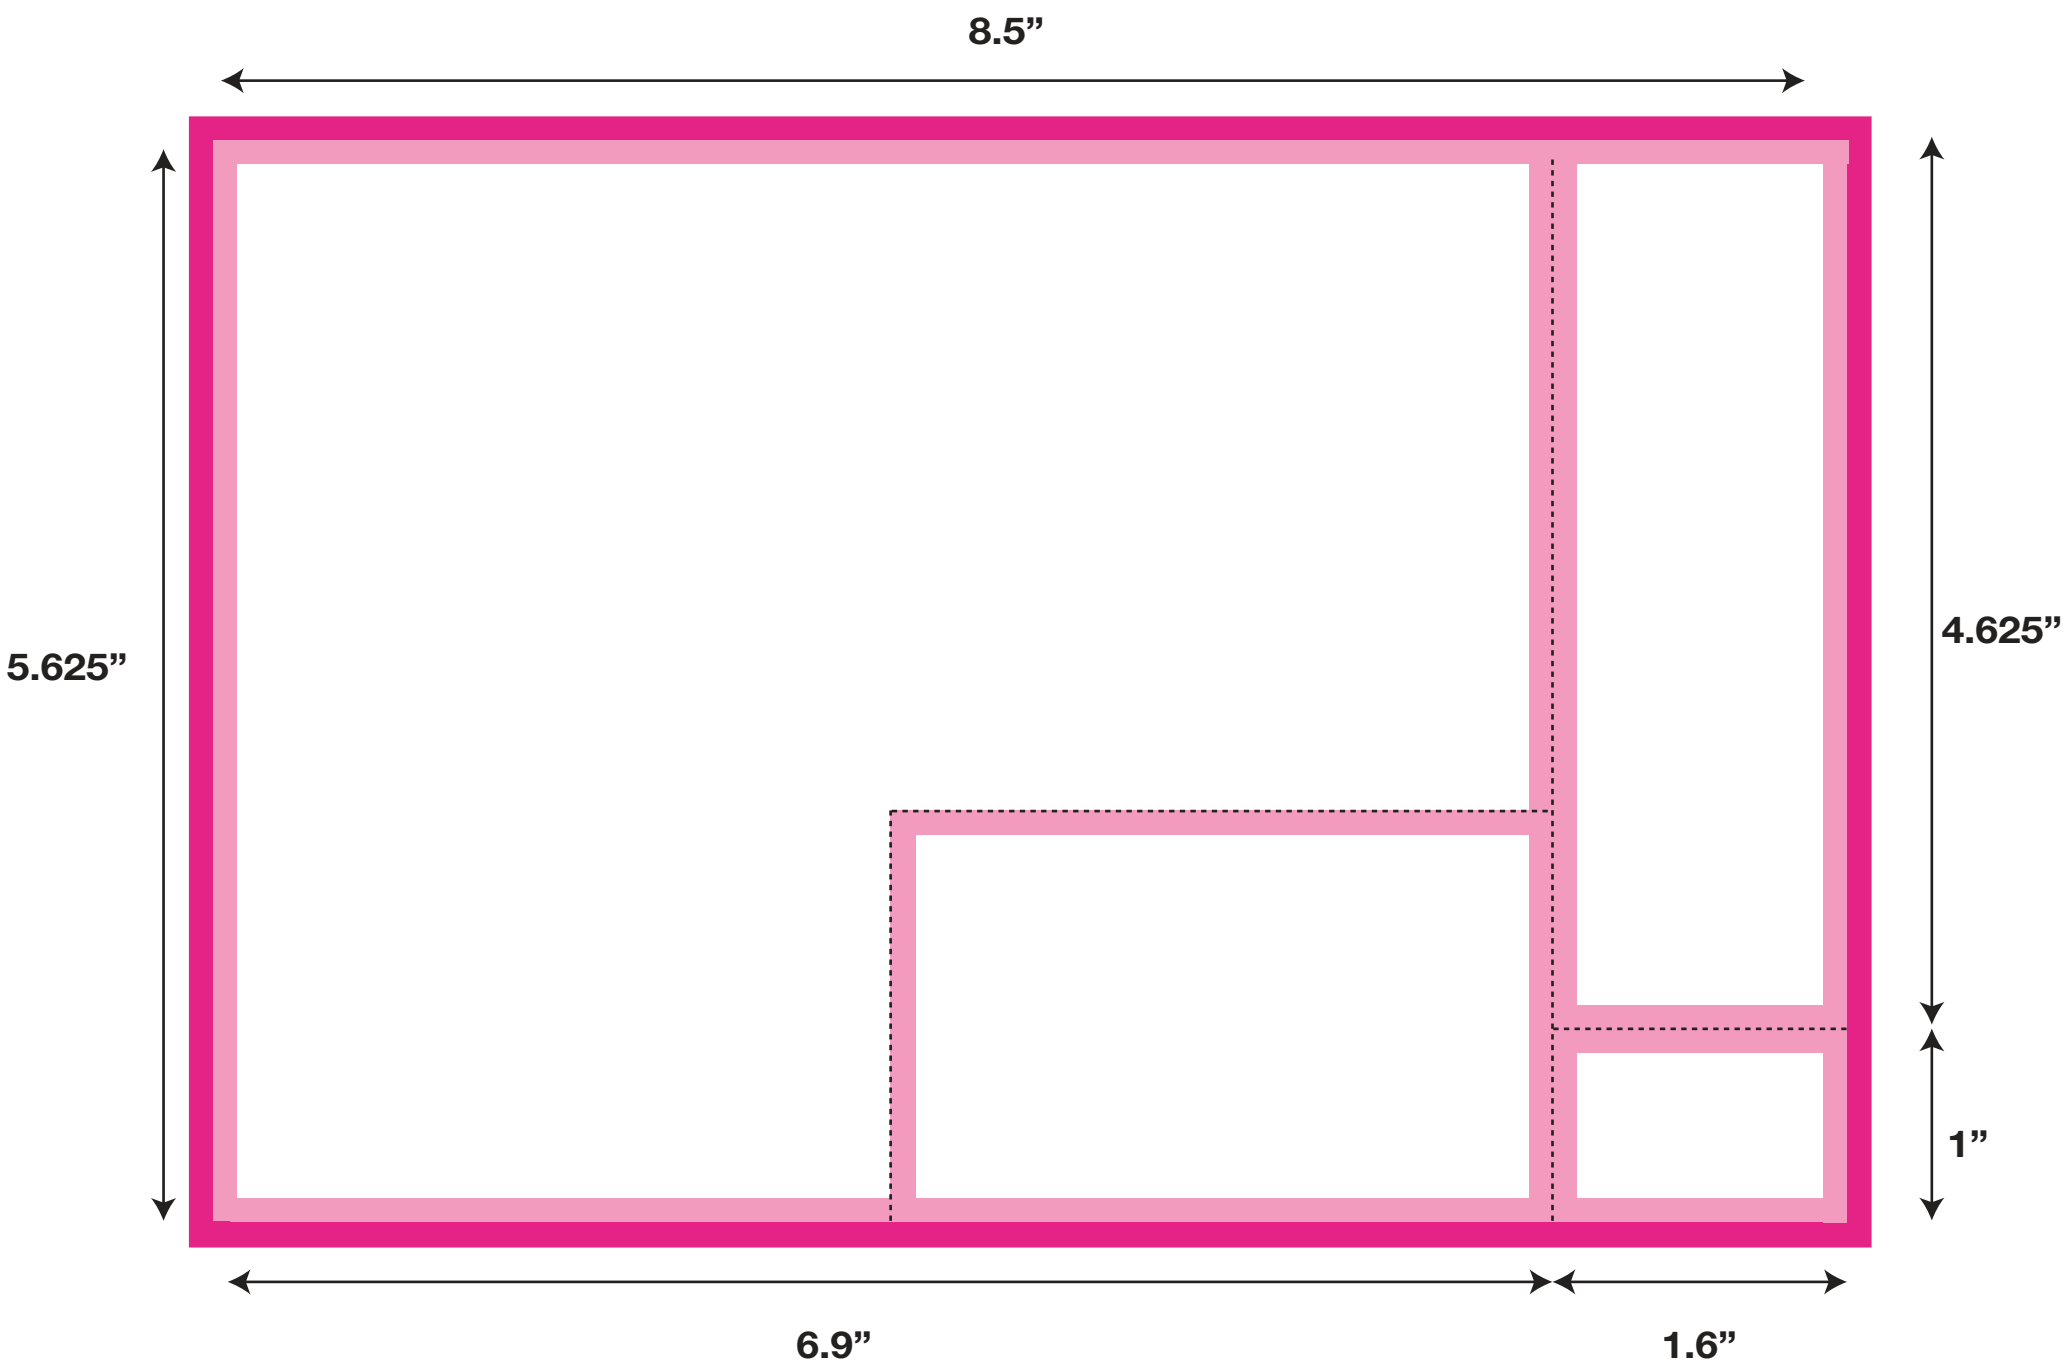

BK113

BK113

- 8.25" x 5.625"
- 1 ticket (1.6" x 4.625")
- Stub (1.6" x 1")
- Card 3.4" x 2.11"

Artwork Size: 8.5" x 5.875"
 Sheet Size: 8.25" x 5.625"
 Ticket Size: 1.6" x 5.625"
 Card Size: 3.4" x 2.11"

- All logos and text must be 1/8" from edges and perfs
- Include 1/8" bleed in addition to the artwork