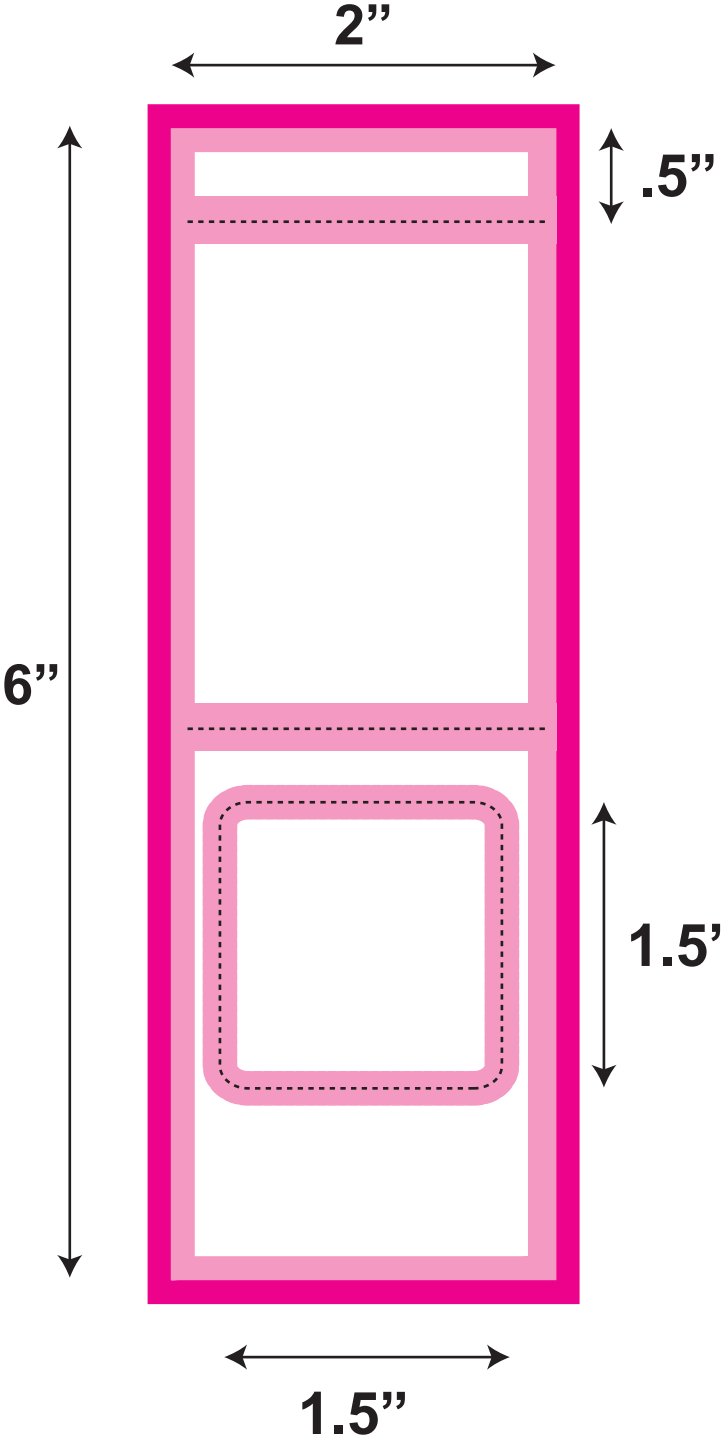

BK111

BK111
 - 6" x 2"
 - 1 across
 - .375" trimouts

Artwork Size: 6.25" x 2.25"
 Book Size: 6" x 2"

- All logos and text must be 1/8" from edges and perfs
- Include 1/8" bleed in addition to the artwork