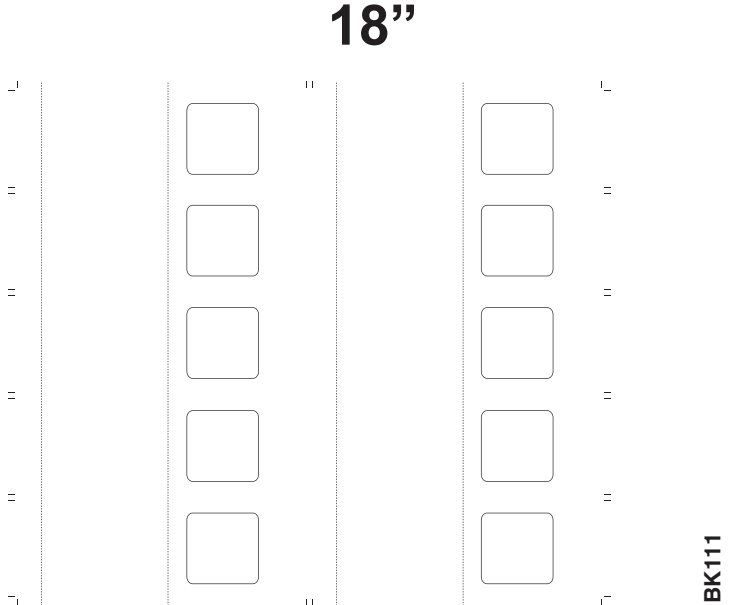

BK111

BK111
 - 6" x 2"
 - 1 across
 - .375" trimouts

Artwork Size: 6.25" x 2.25"
 Book Size: 6" x 2"

- All logos and text must be 1/8" from edges and perfs
- Include 1/8" bleed in addition to the artwork