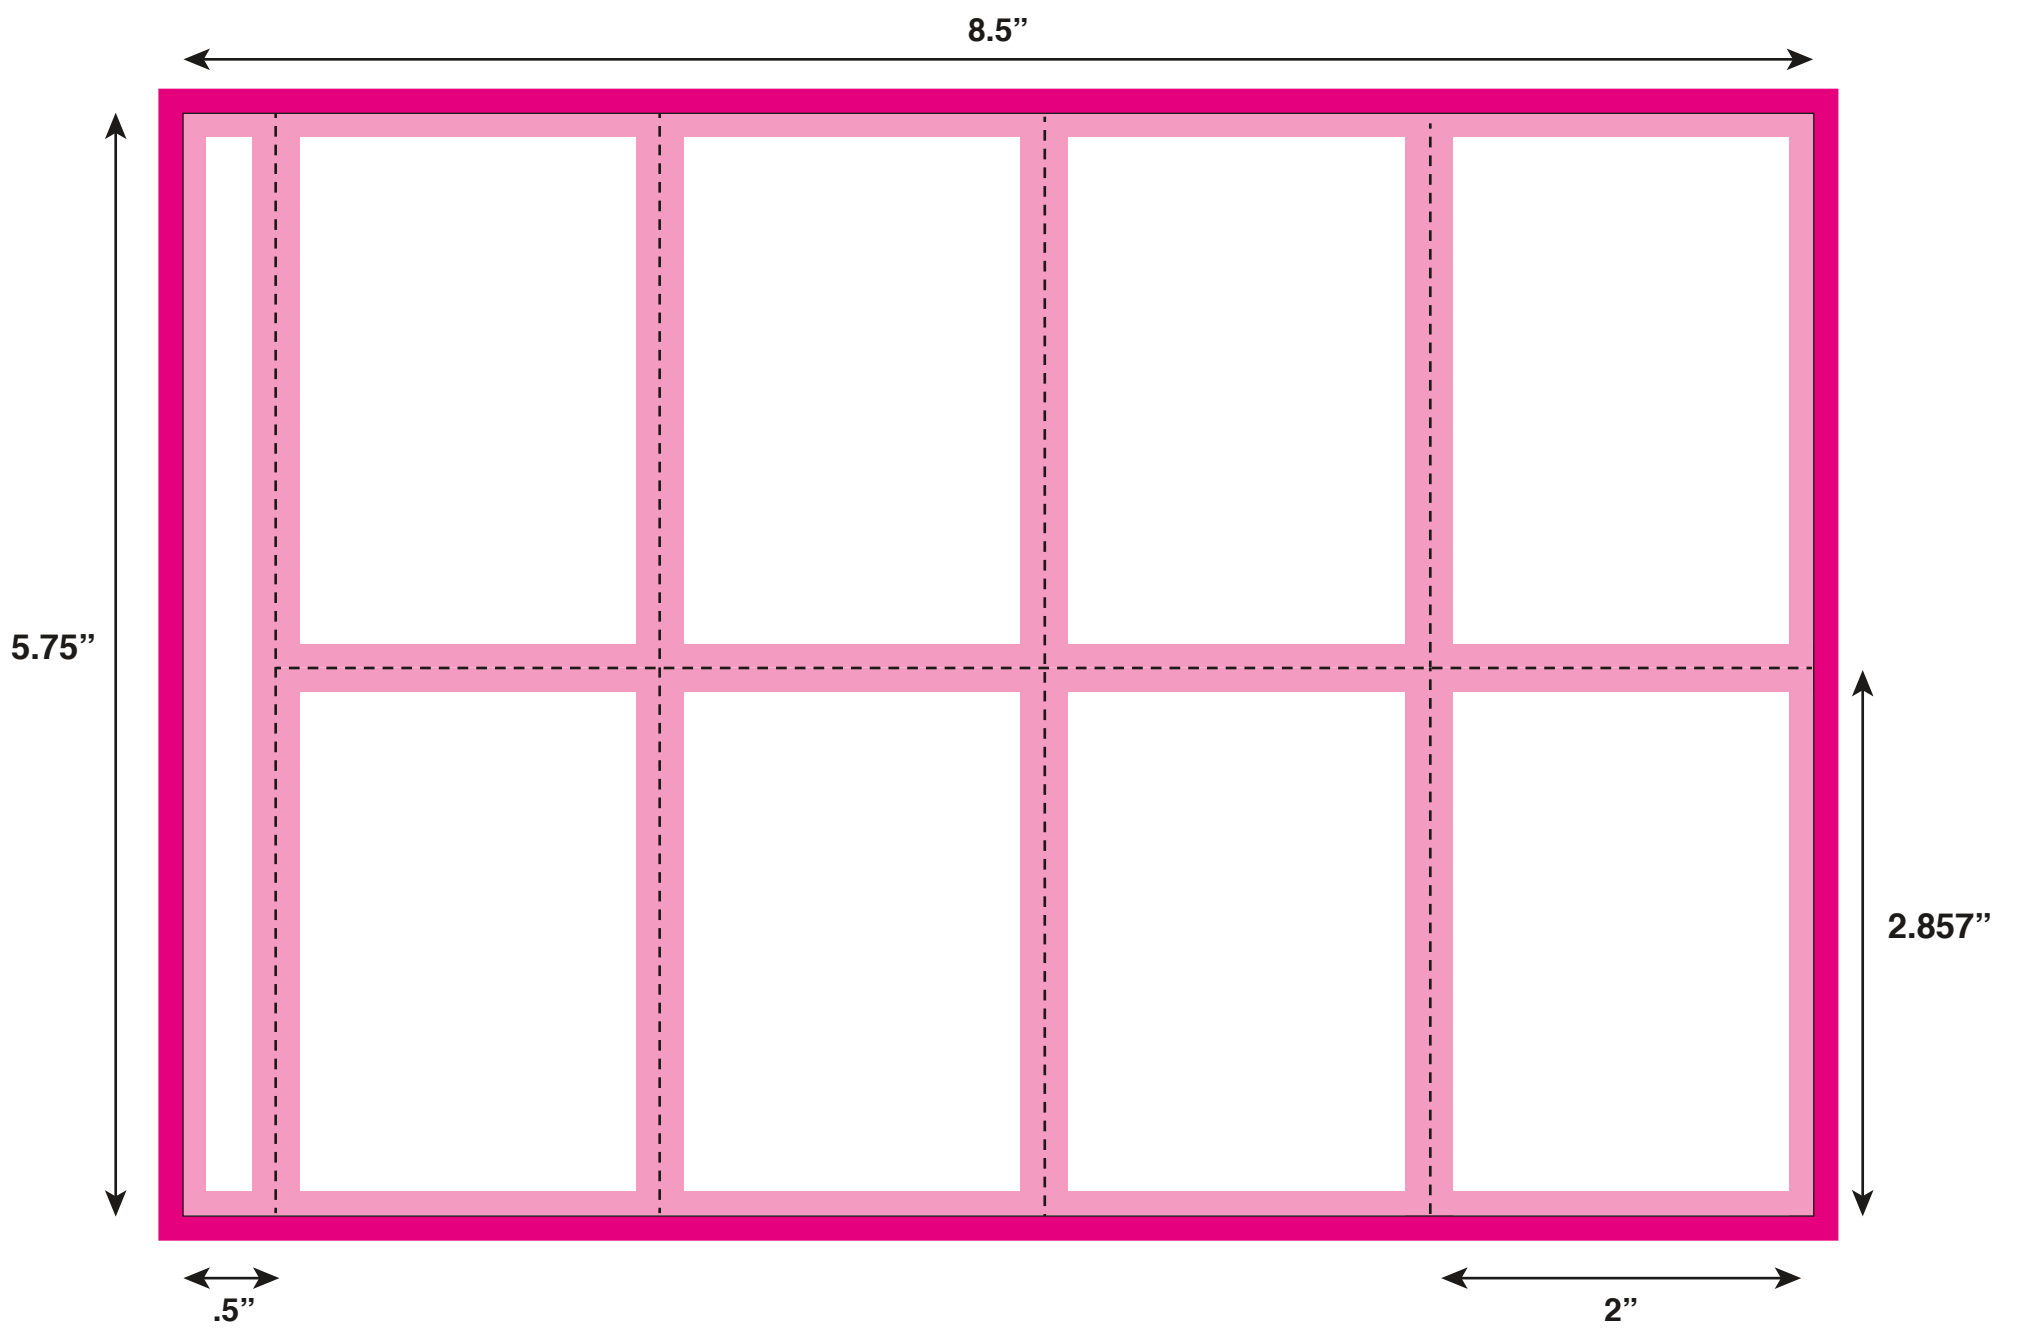

# BK107

**BK107**  
- 8.5" x 5.75"  
- 2" x 2.857" ticket

Artwork Size: 8.75" x 6"  
Book Size: 8.5" x 5.75"  
Ticket Size: 2" x 2.857"

-  All logos and text must be 1/8" from edges and perfs
-  Include 1/8" bleed in addition to the artwork