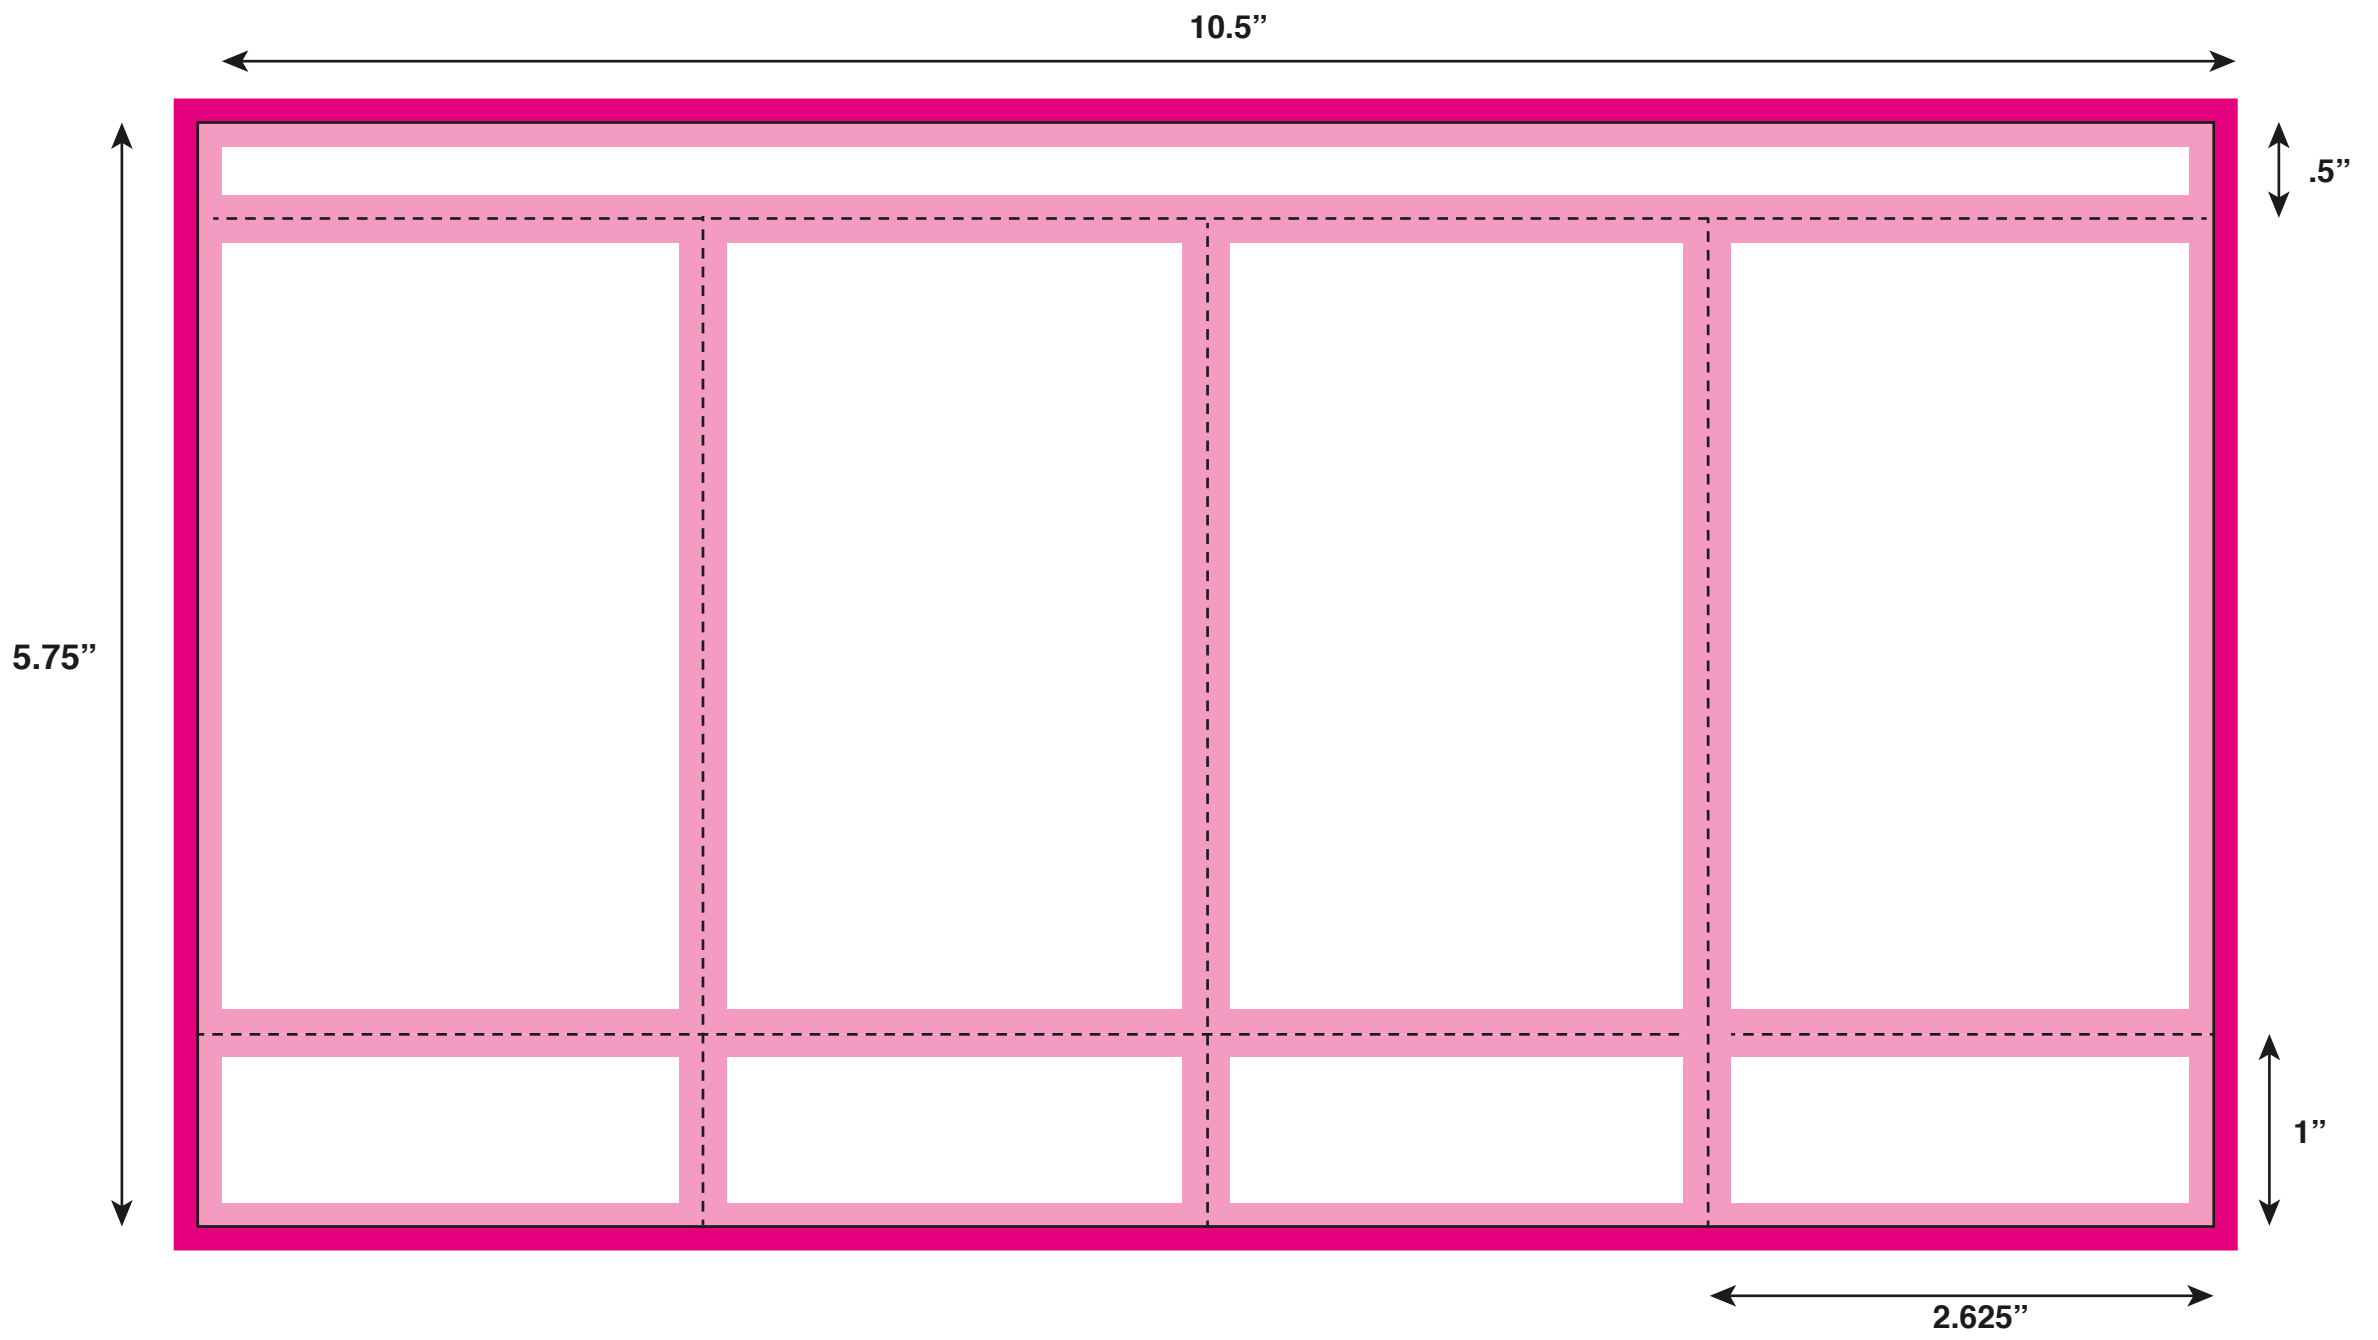

# BK105

(Same book as BK106)

## BK105

- 10.5" x 5.75"
- 2.625" x 4.75" ticket
- 1" stub per ticket

Artwork Size: 10.75" x 6"  
Book Size: 10.5" x 5.75"  
Ticket Size: 2.625" x 4.75"

- All logos and text must be 1/8" from edges and perfs
- Include 1/8" bleed in addition to the artwork