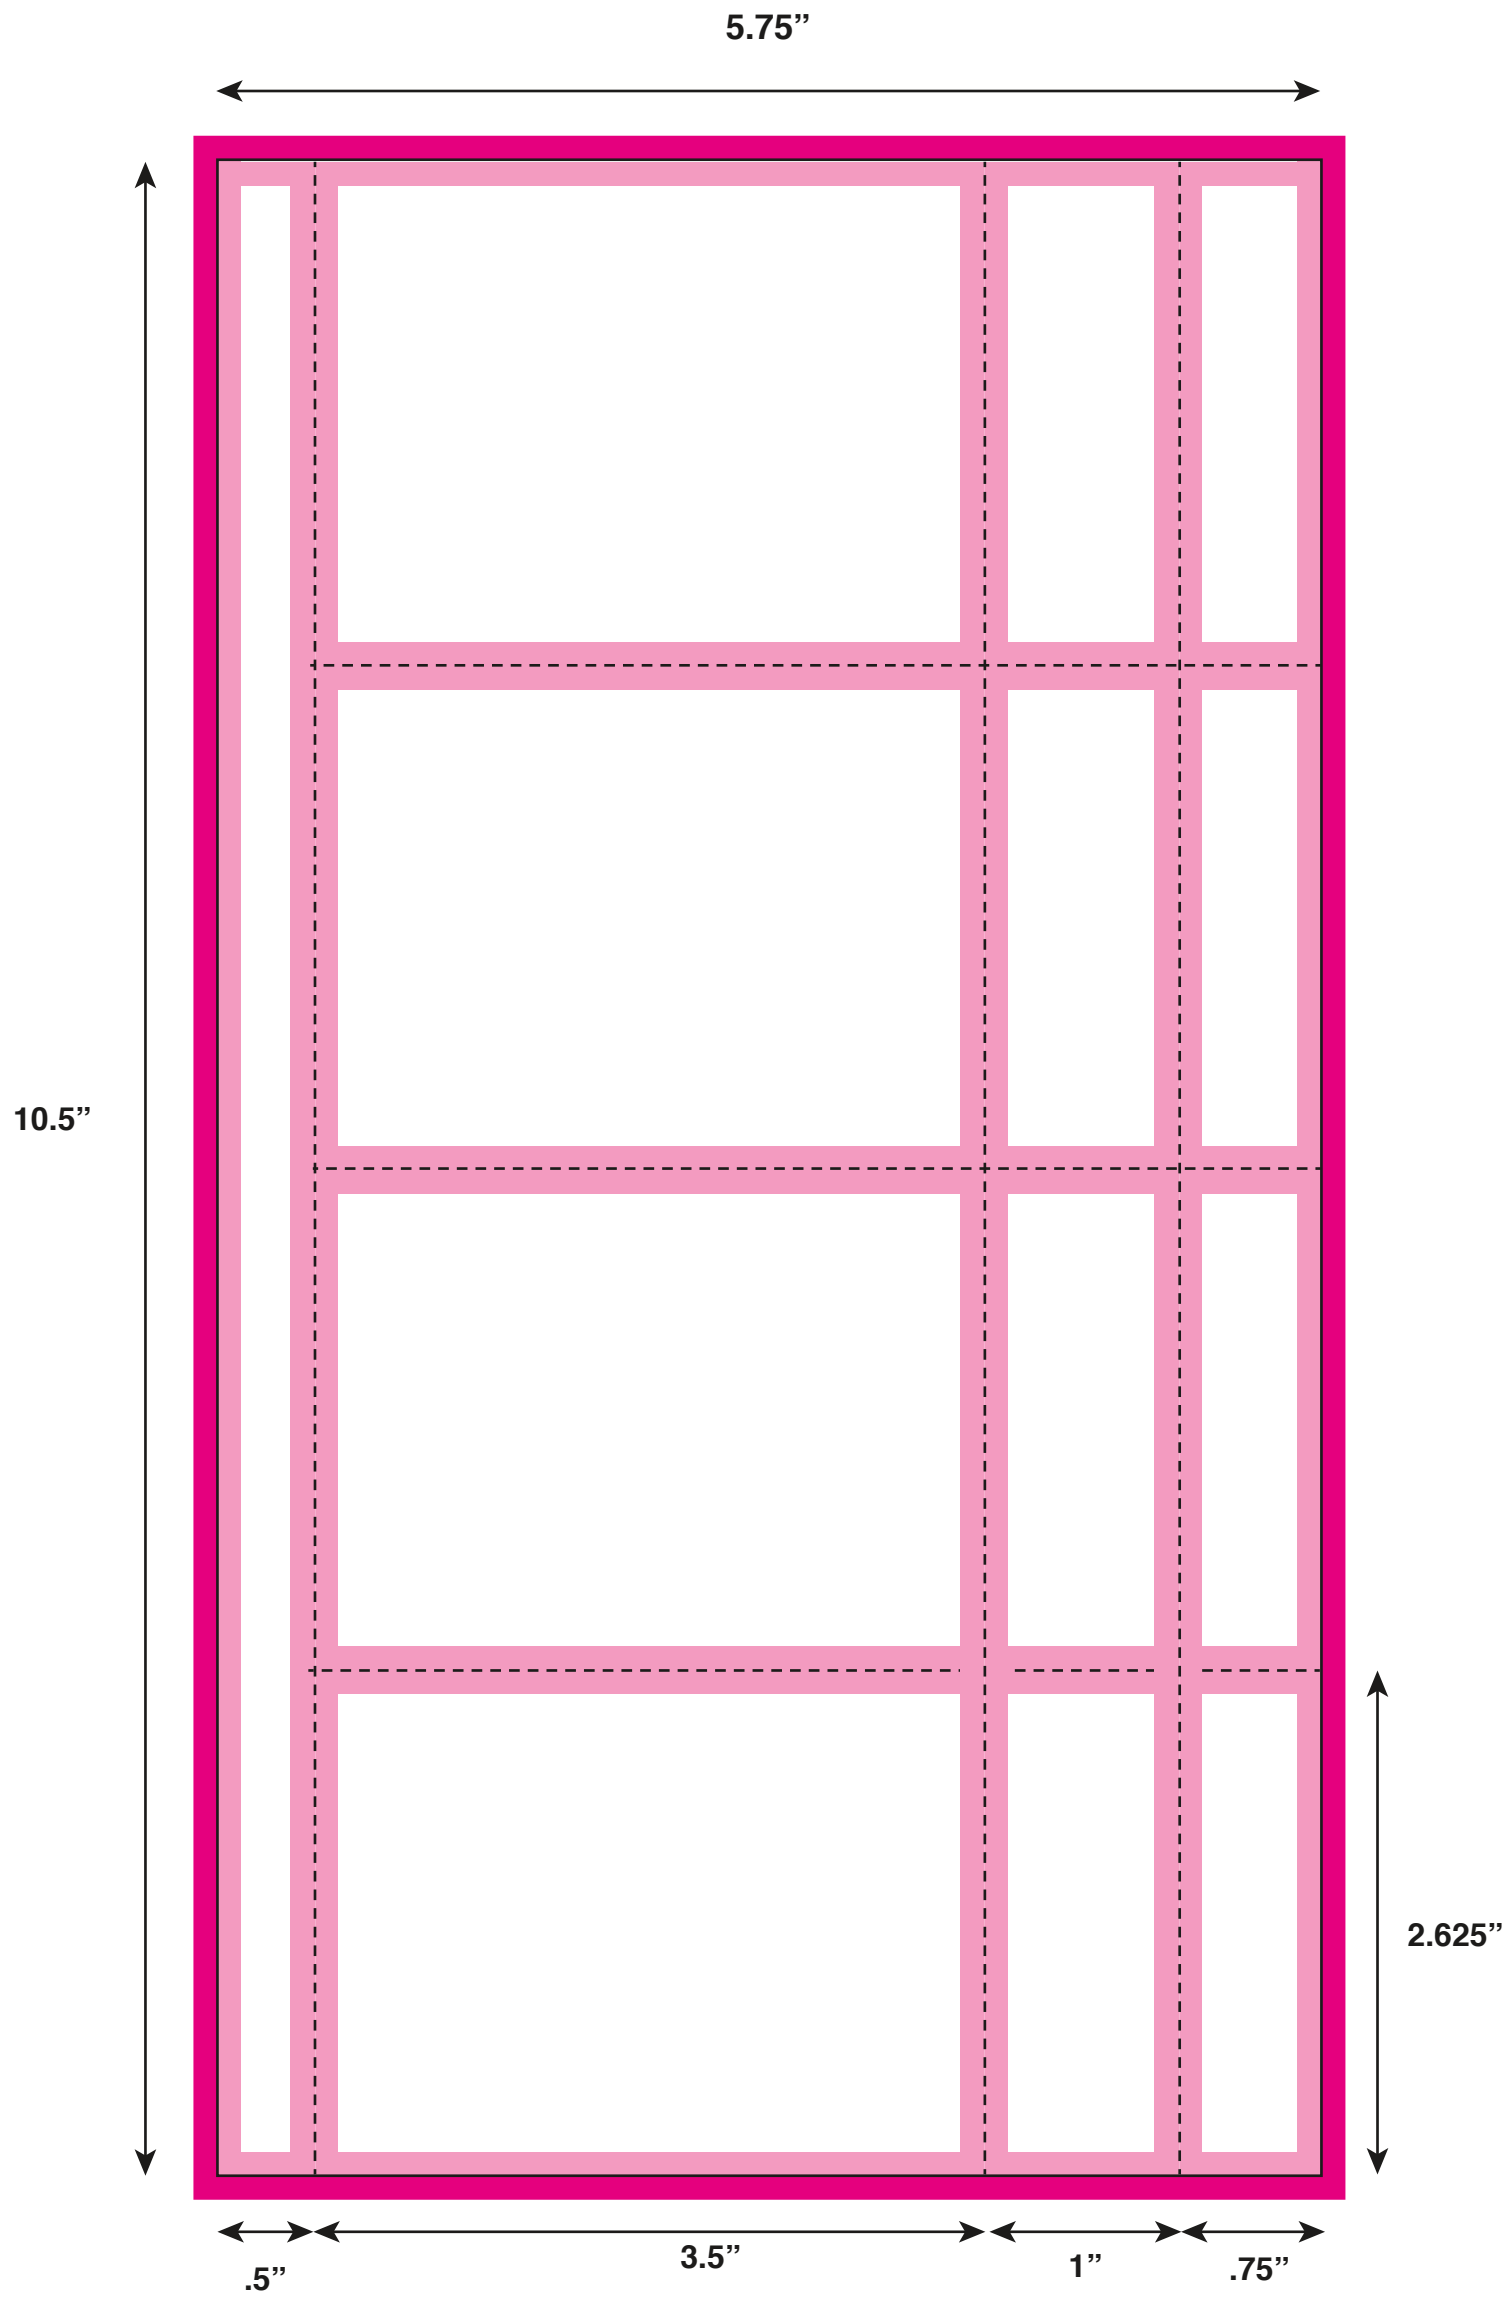

BK103

BK103

- 10.5" x 5.75"
- 3.5" x 2.625" ticket
- 1" stub perf
- .75" stub perf

Artwork Size: 10.75" x 6"
Book Size: 10.5" x 5.75"
Ticket Size: 2.5" x 5.75"

- All logos and text must be 1/8" from edges and perfs
- Include 1/8" bleed in addition to the artwork