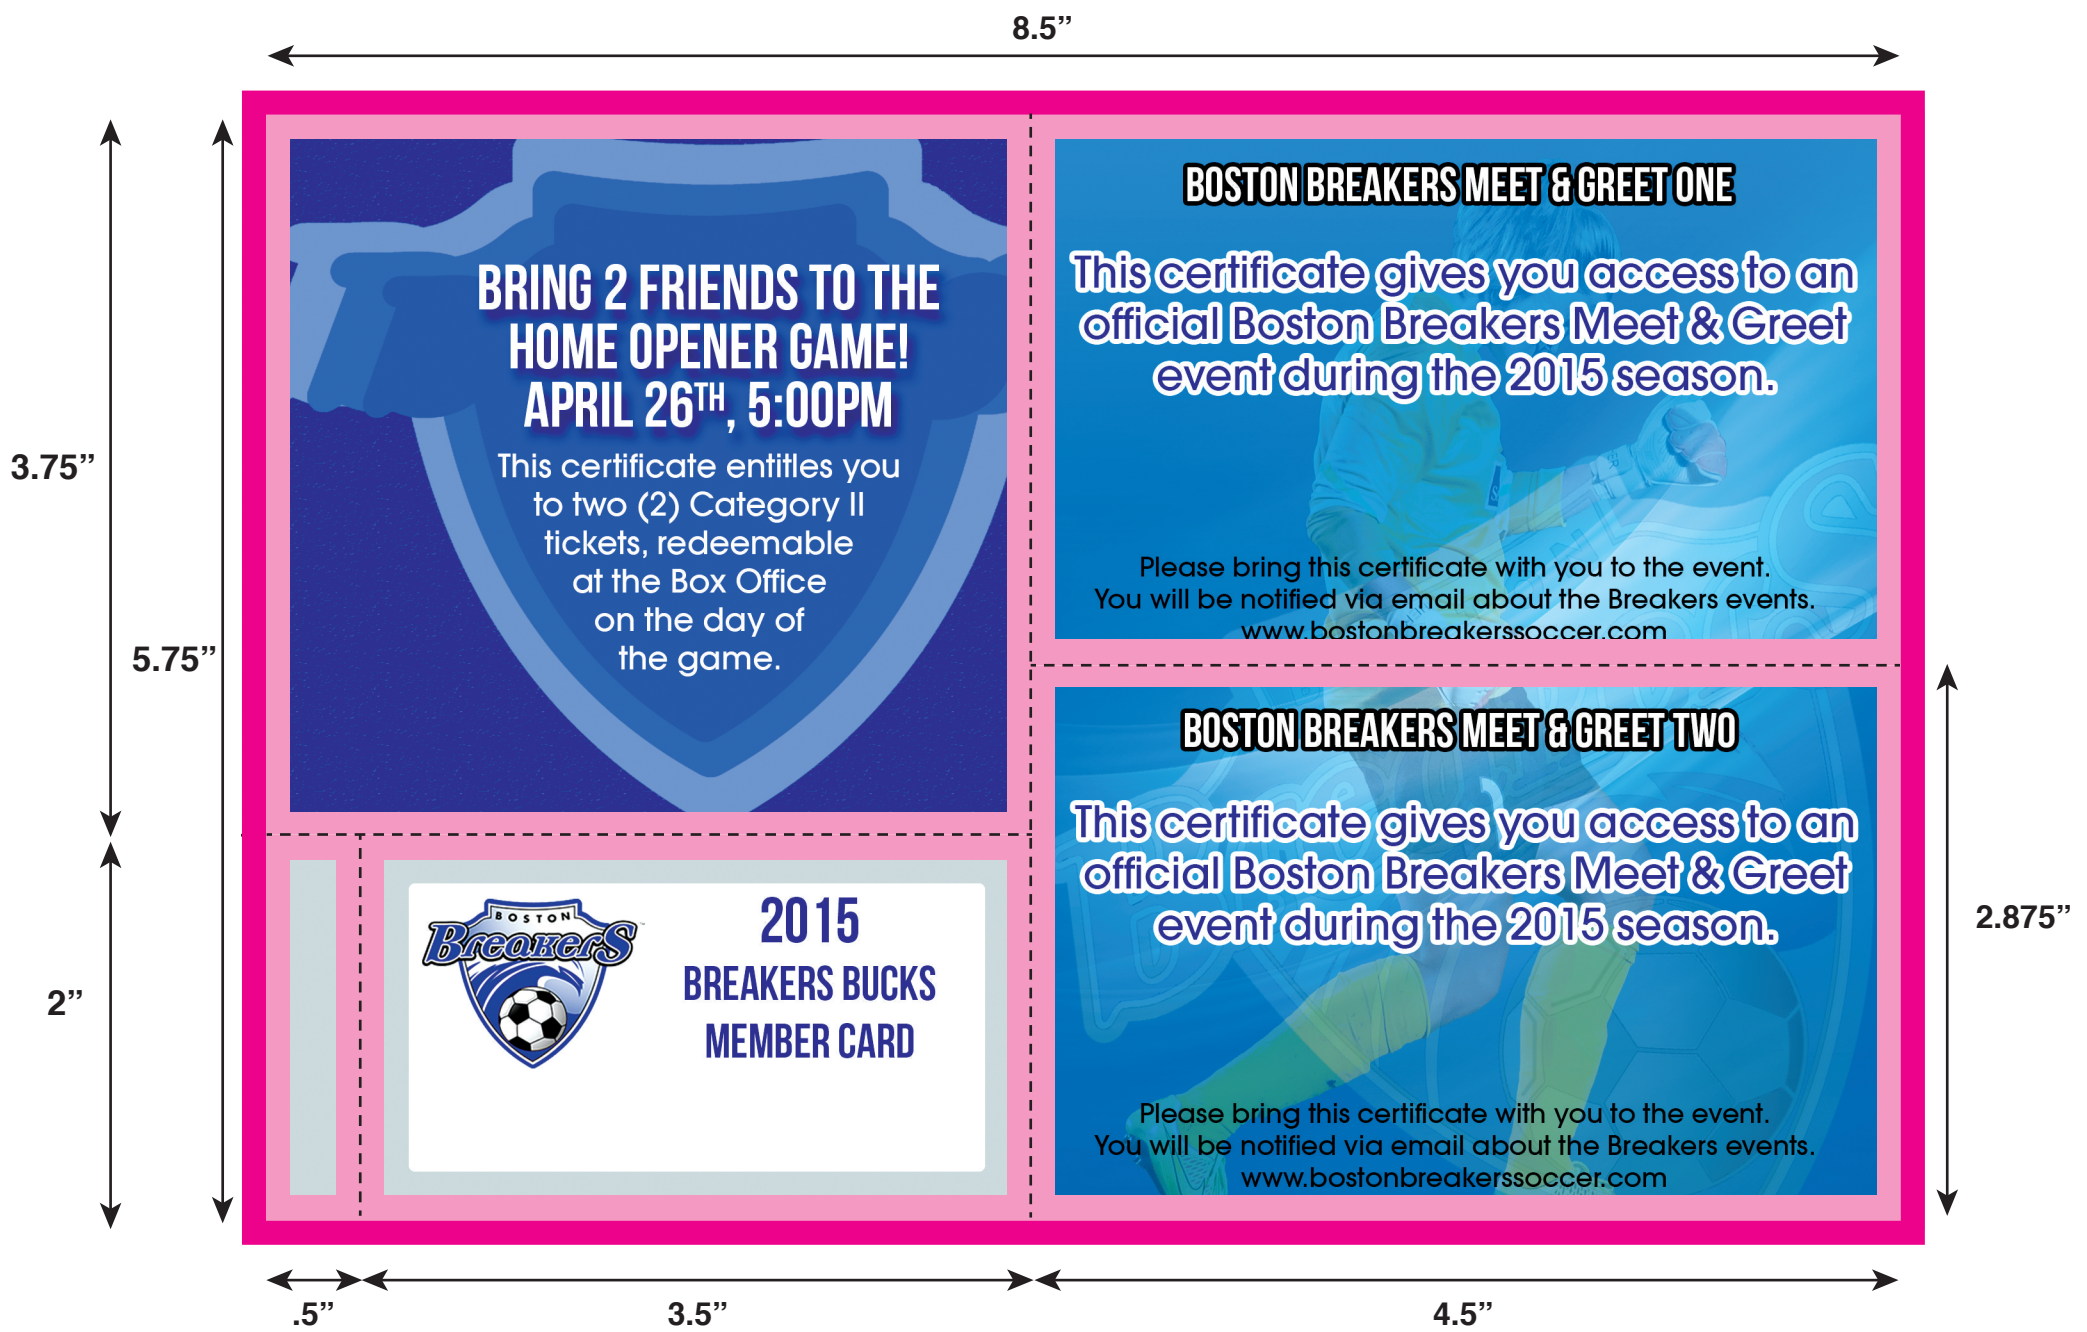

BK092

BK092

- 5.75" x 8.5"
- 3.75" x 3.5" ticket (1)
- 2" x 3.5" ticket (1)
- 2.875" x 4.5" ticket (2)
- .5" left side perf
- .125" trimouts

Artwork Size: 6" x 8.75"

Book Size: 5.75" x 8.5"

Ticket Size: 3.75" x 3.5" ticket (1)

2" x 3.5" ticket (1)

2.875" x 4.5" ticket (2)

 All logos and text must be 1/8" from edges and perfs

 Include 1/8" bleed in addition to the artwork