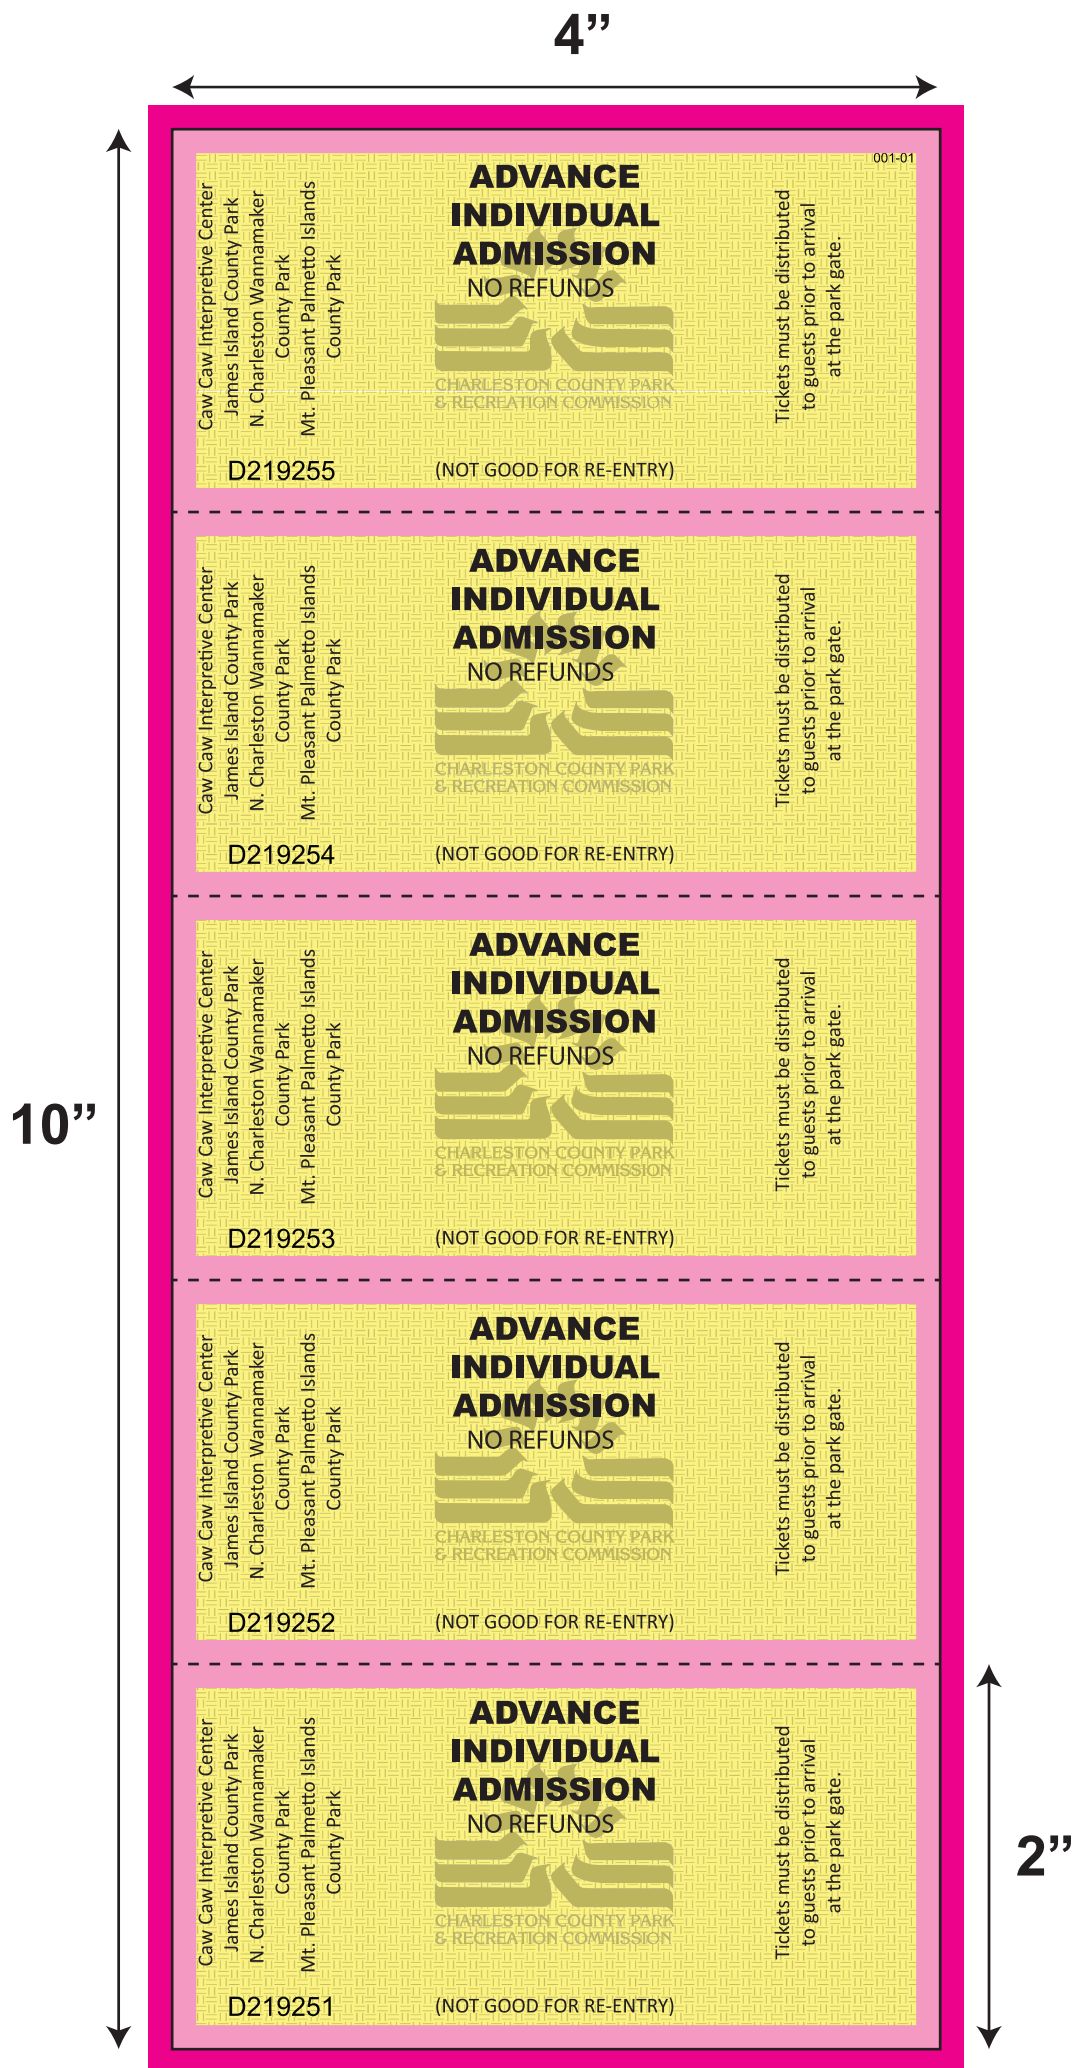

# BK060

11"

17"

## BK060

- 4" x 10"
- 5 across
- 4" x 2" ticket
- No stub perf
- No trimouts

Artwork Size: 4.25" x 10.25"

Book Size: 4" x 10"

Ticket Size: 4" x 2"

 All logos and text must be 1/8" from edges and perms

 Include 1/8" bleed in addition to the artwork