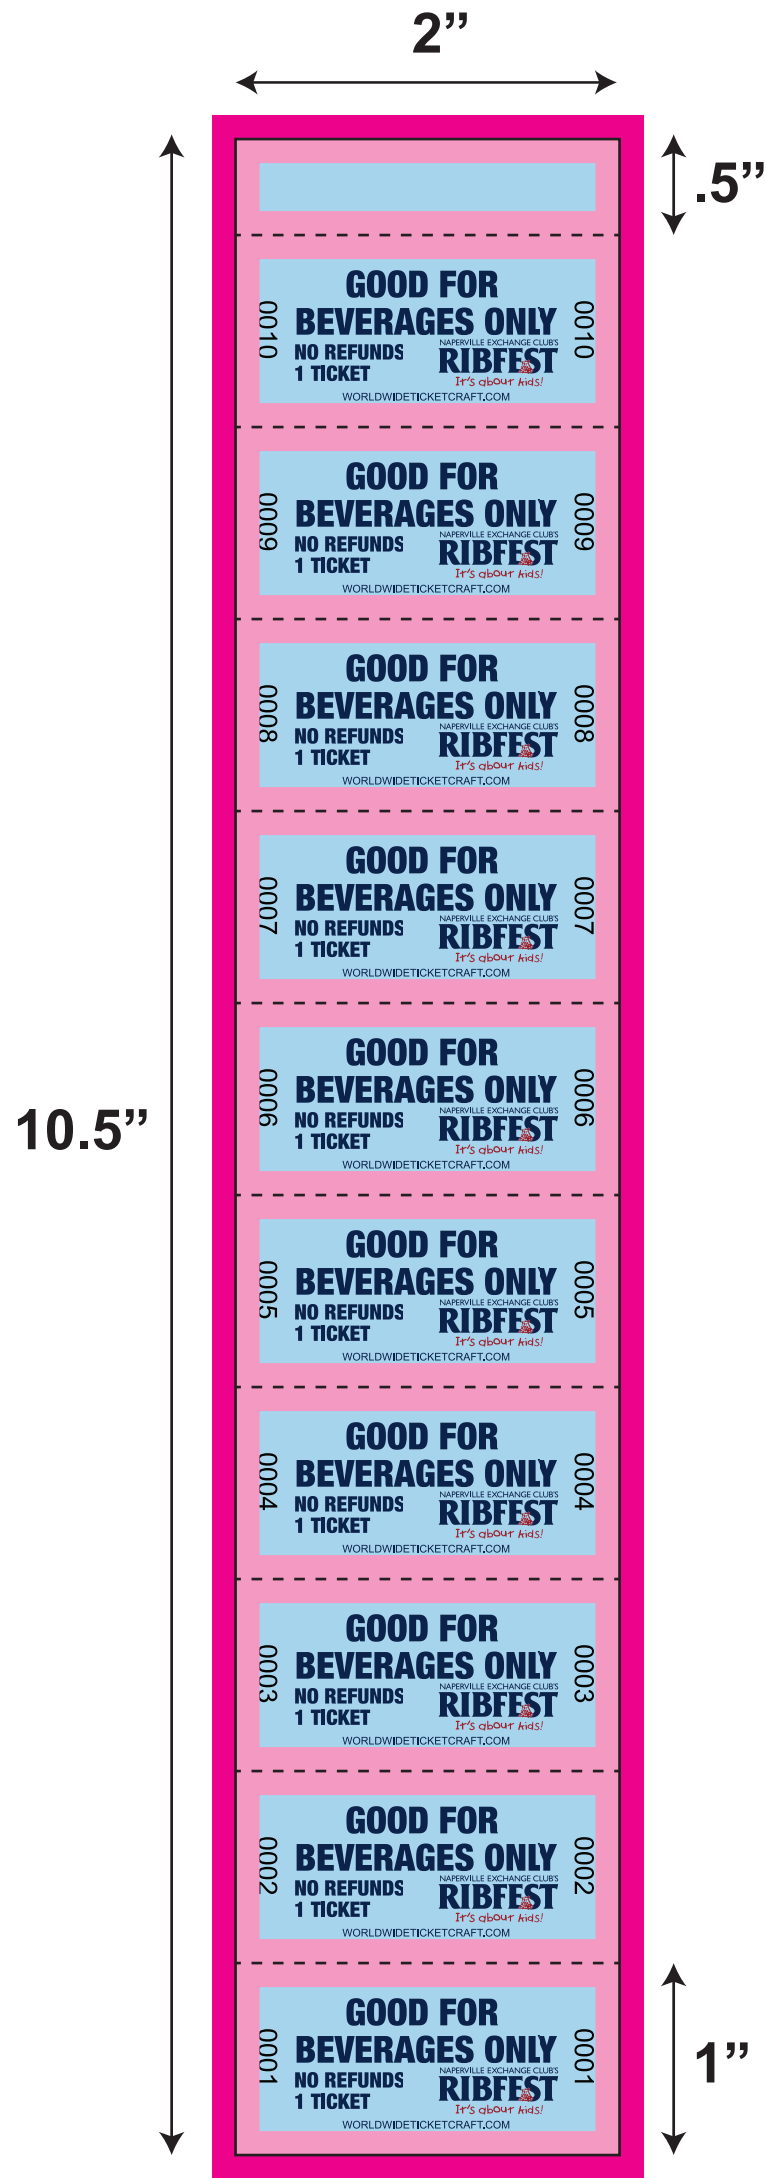

# BK059

17"

## BK059

- 2" x 10.5"
- 10 across
- 2" x 1" ticket
- No stub perf
- No trimouts

Artwork Size: 2.25" x 10.75"

Book Size: 2" x 10.5"

Ticket Size: 2" x 1"

11"

All logos and text must be 1/8" from edges and perfs

Include 1/8" bleed in addition to the artwork