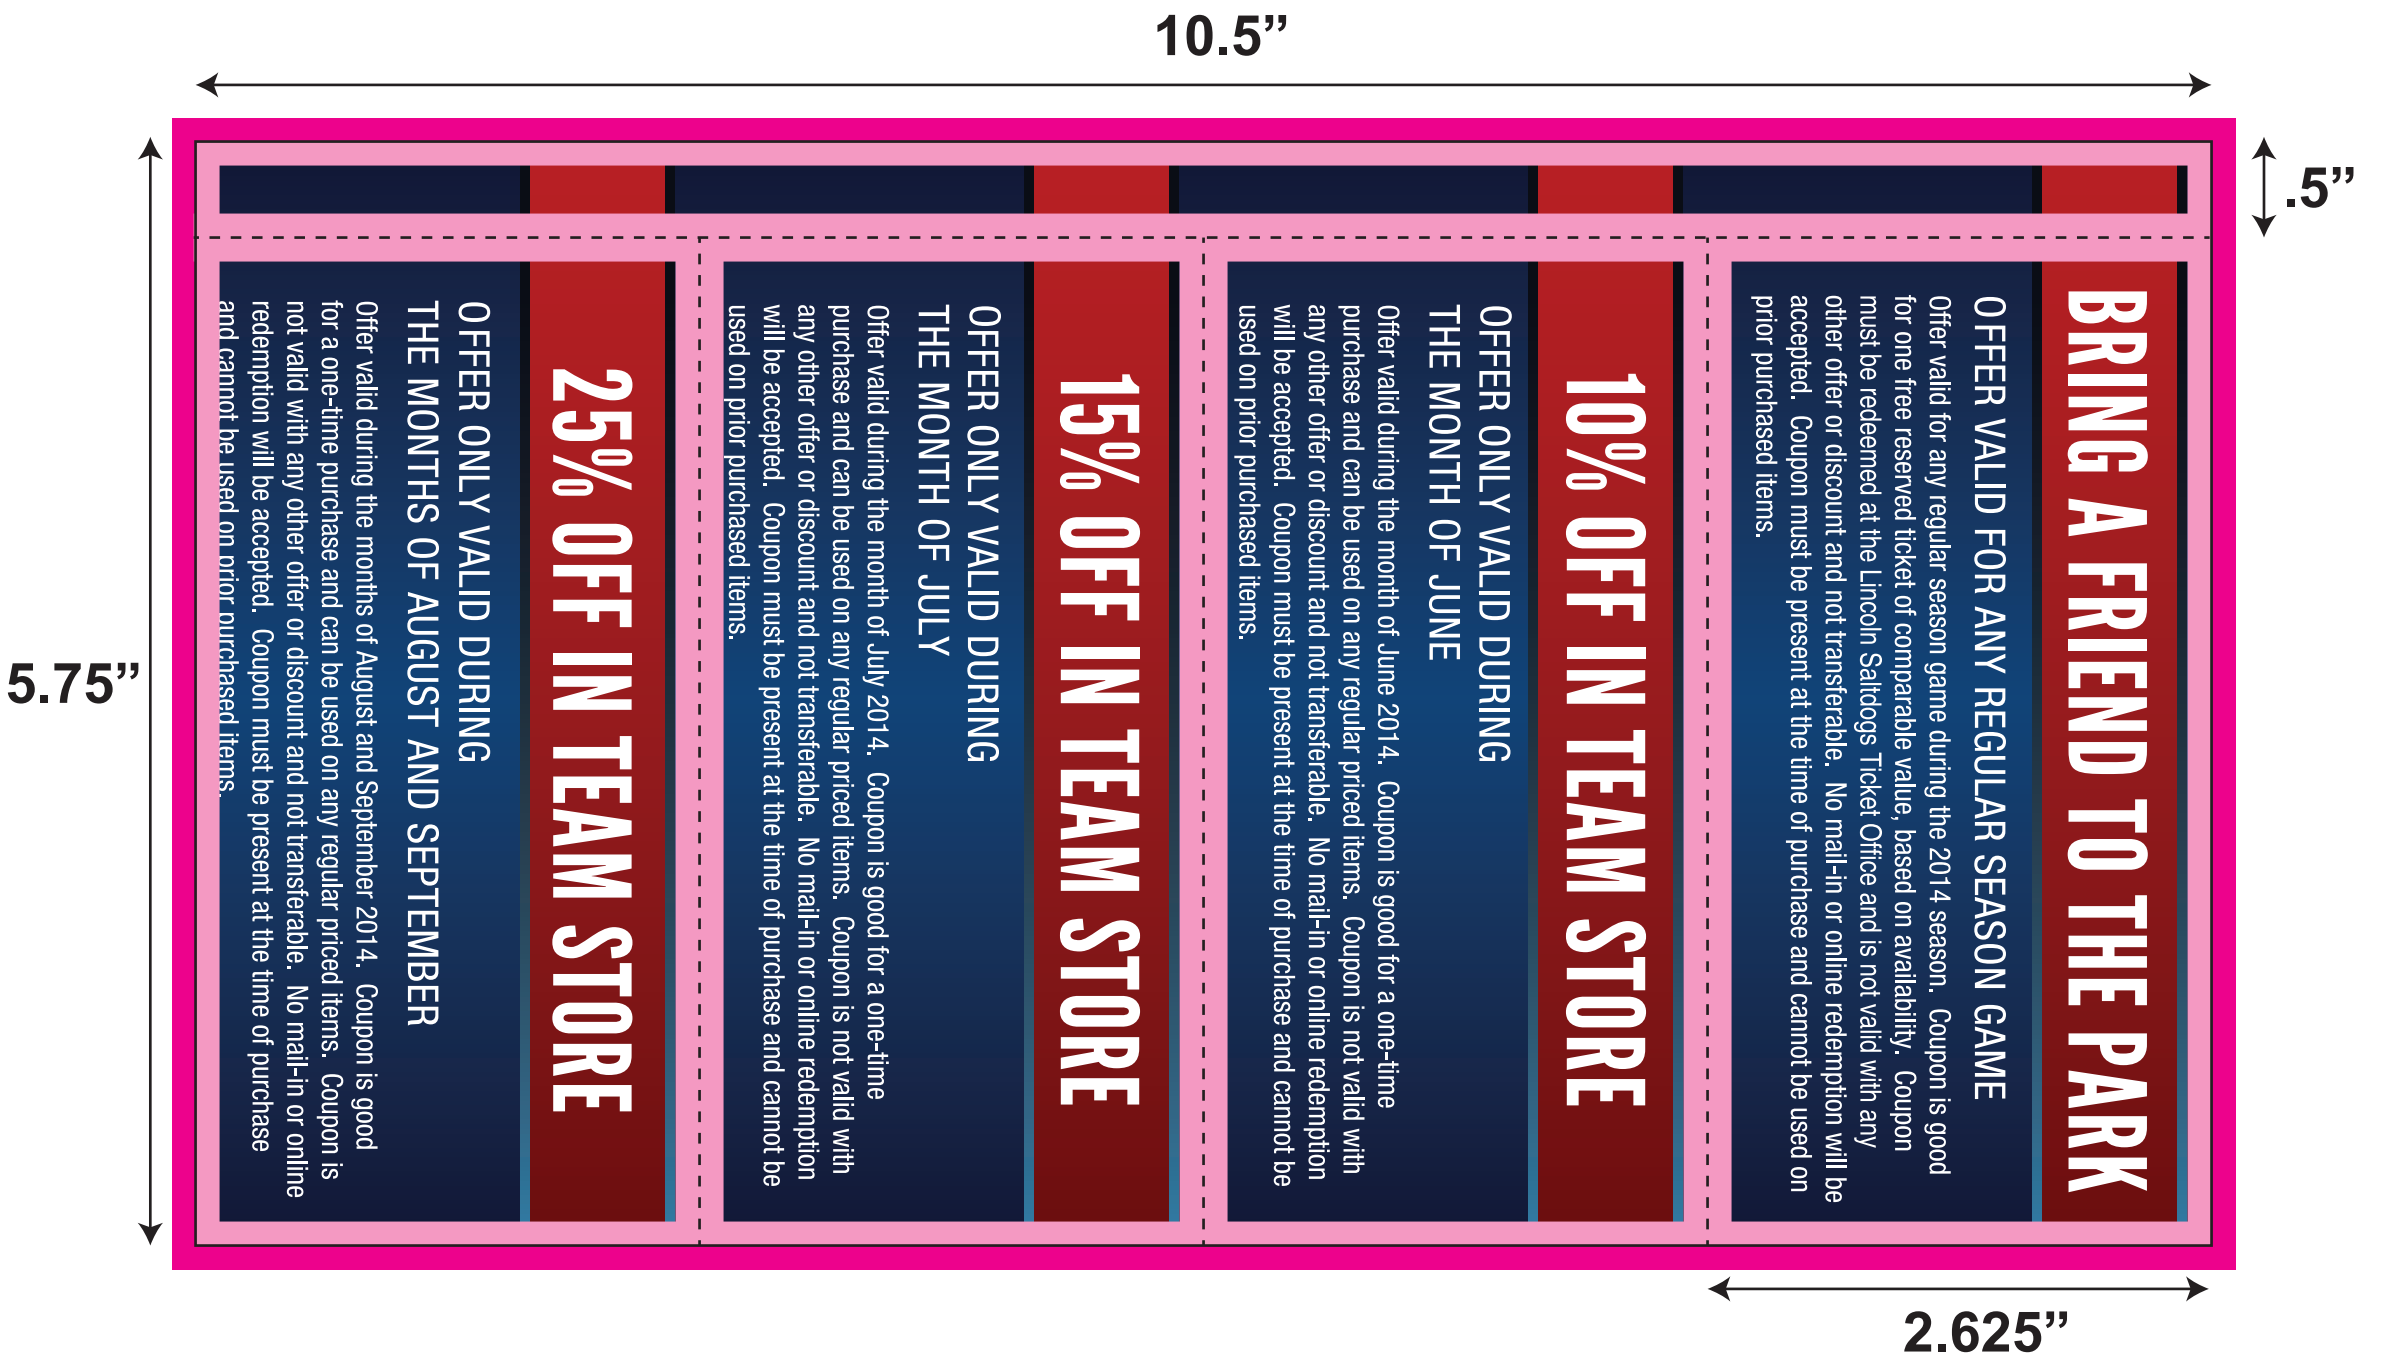

BK049

13"

19"

BK049

- 10.5" x 5.75"
- 4 across
- 2.625" x 5.25" ticket
- No stub perf
- .125" trimouts

Artwork Size: 10.75" x 6"
Book Size: 10.5" x 5.75"
Ticket Size: 2.625" x 5.25"

- All logos and text must be 1/8" from edges and perms
- Include 1/8" bleed in addition to the artwork