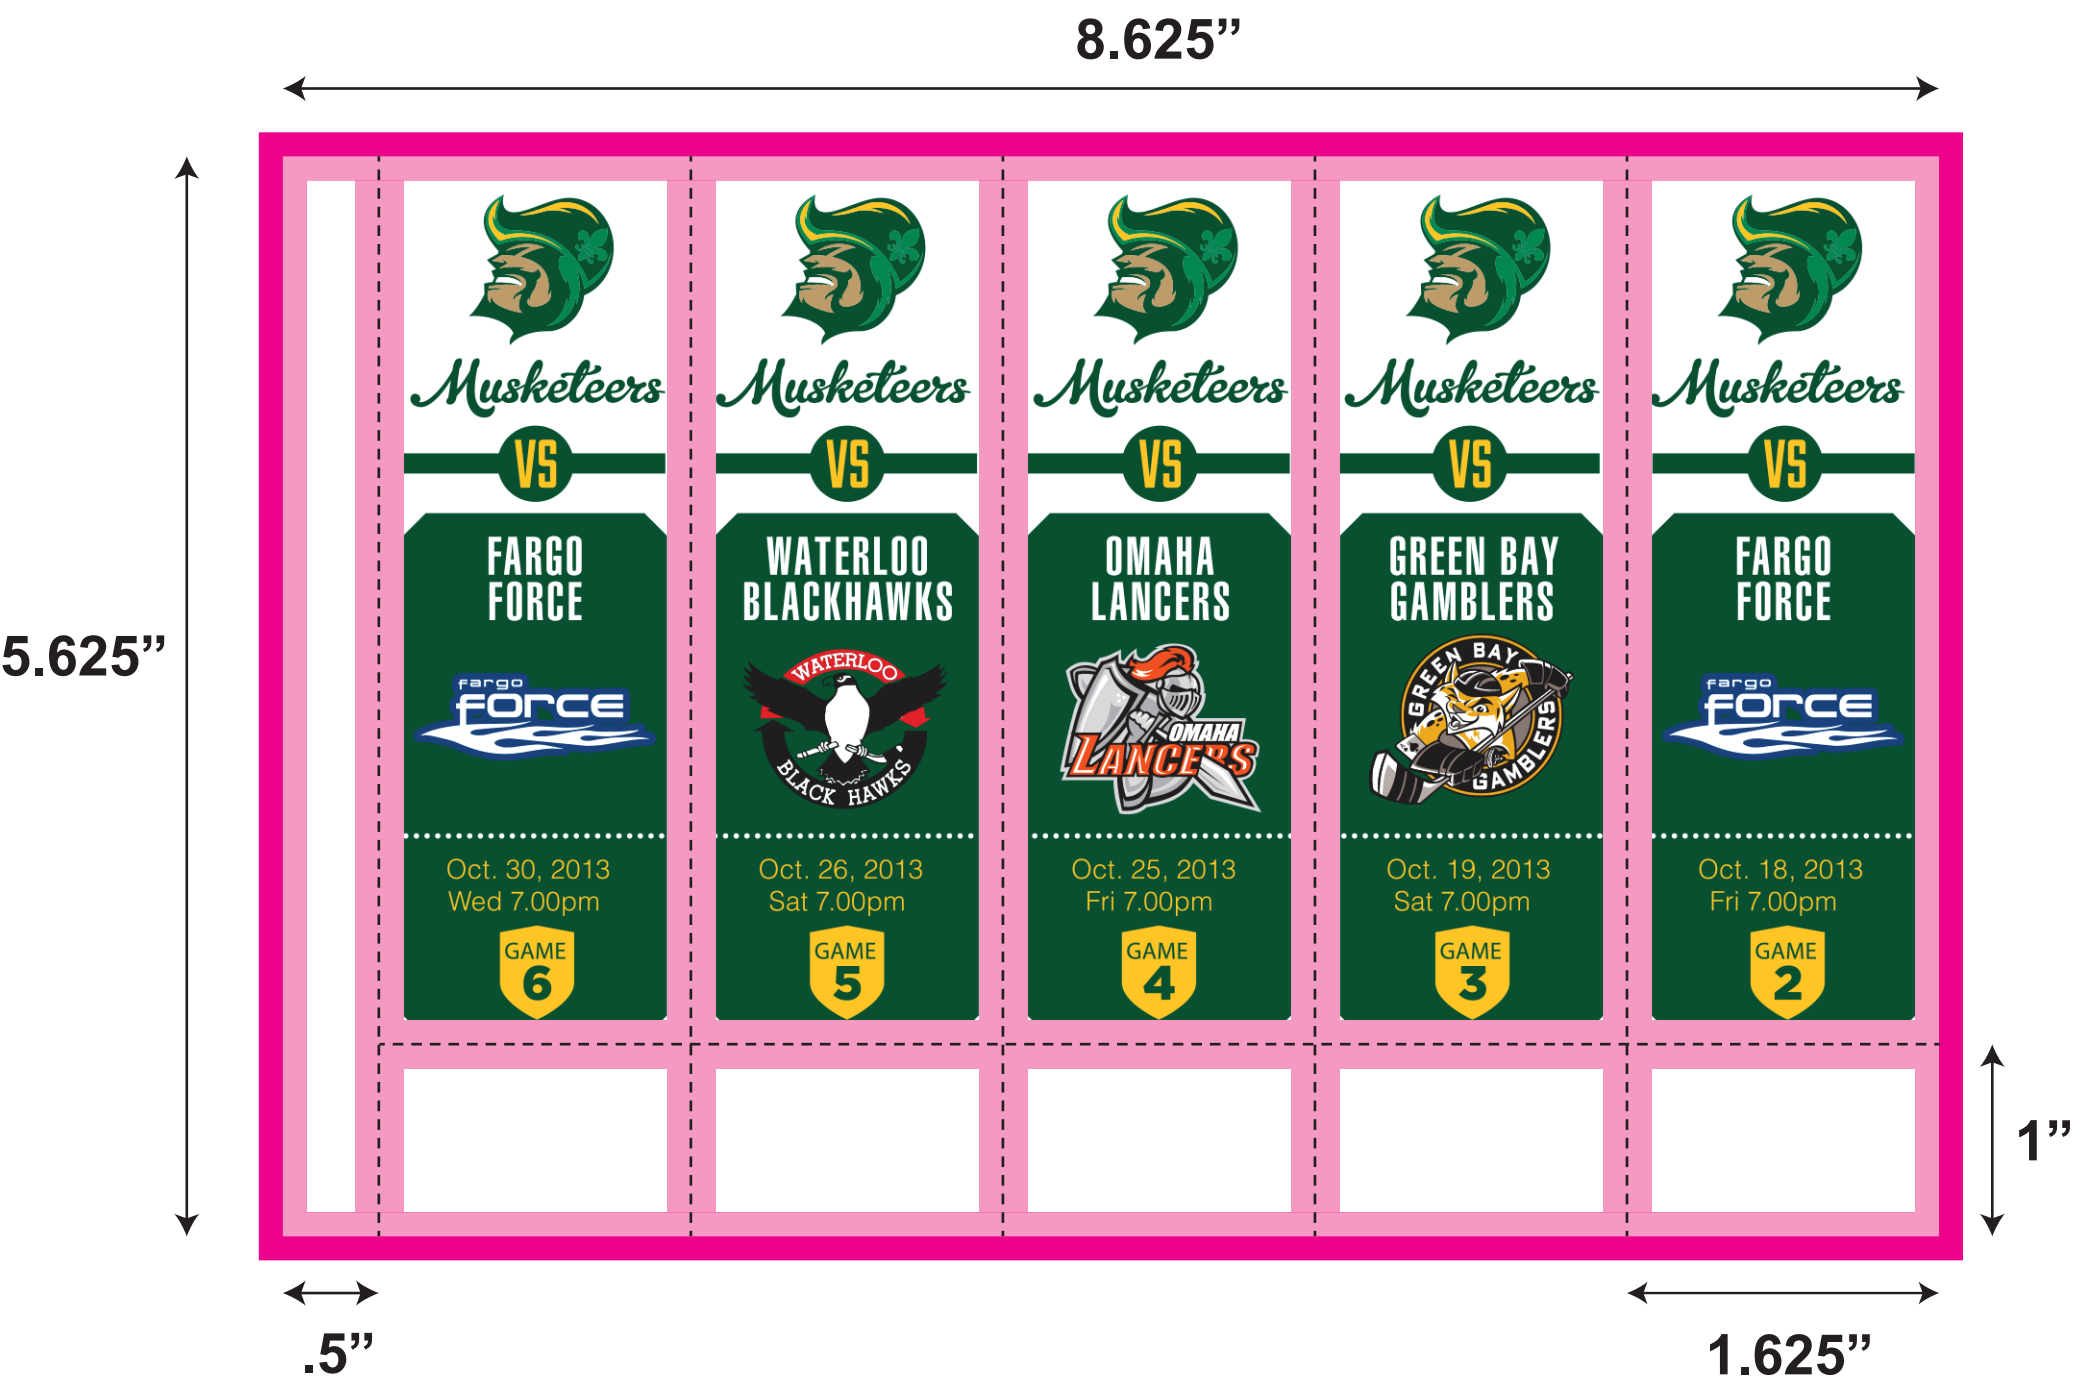

# BK024

(old BK-25)

18"

**BK024**  
 - 8.625" x 5.625"  
 - 5 across  
 - 1.625" x 5.625" ticket  
 - 1" perf  
 - .132" trimouts

12"

Artwork Size: 8.875" x 5.875"  
 Book Size: 8.625" x 5.625"  
 Ticket Size: 1.625" x 5.625"

- All logos and text must be 1/8" from edges and perfs
- Include 1/8" bleed in addition to the artwork