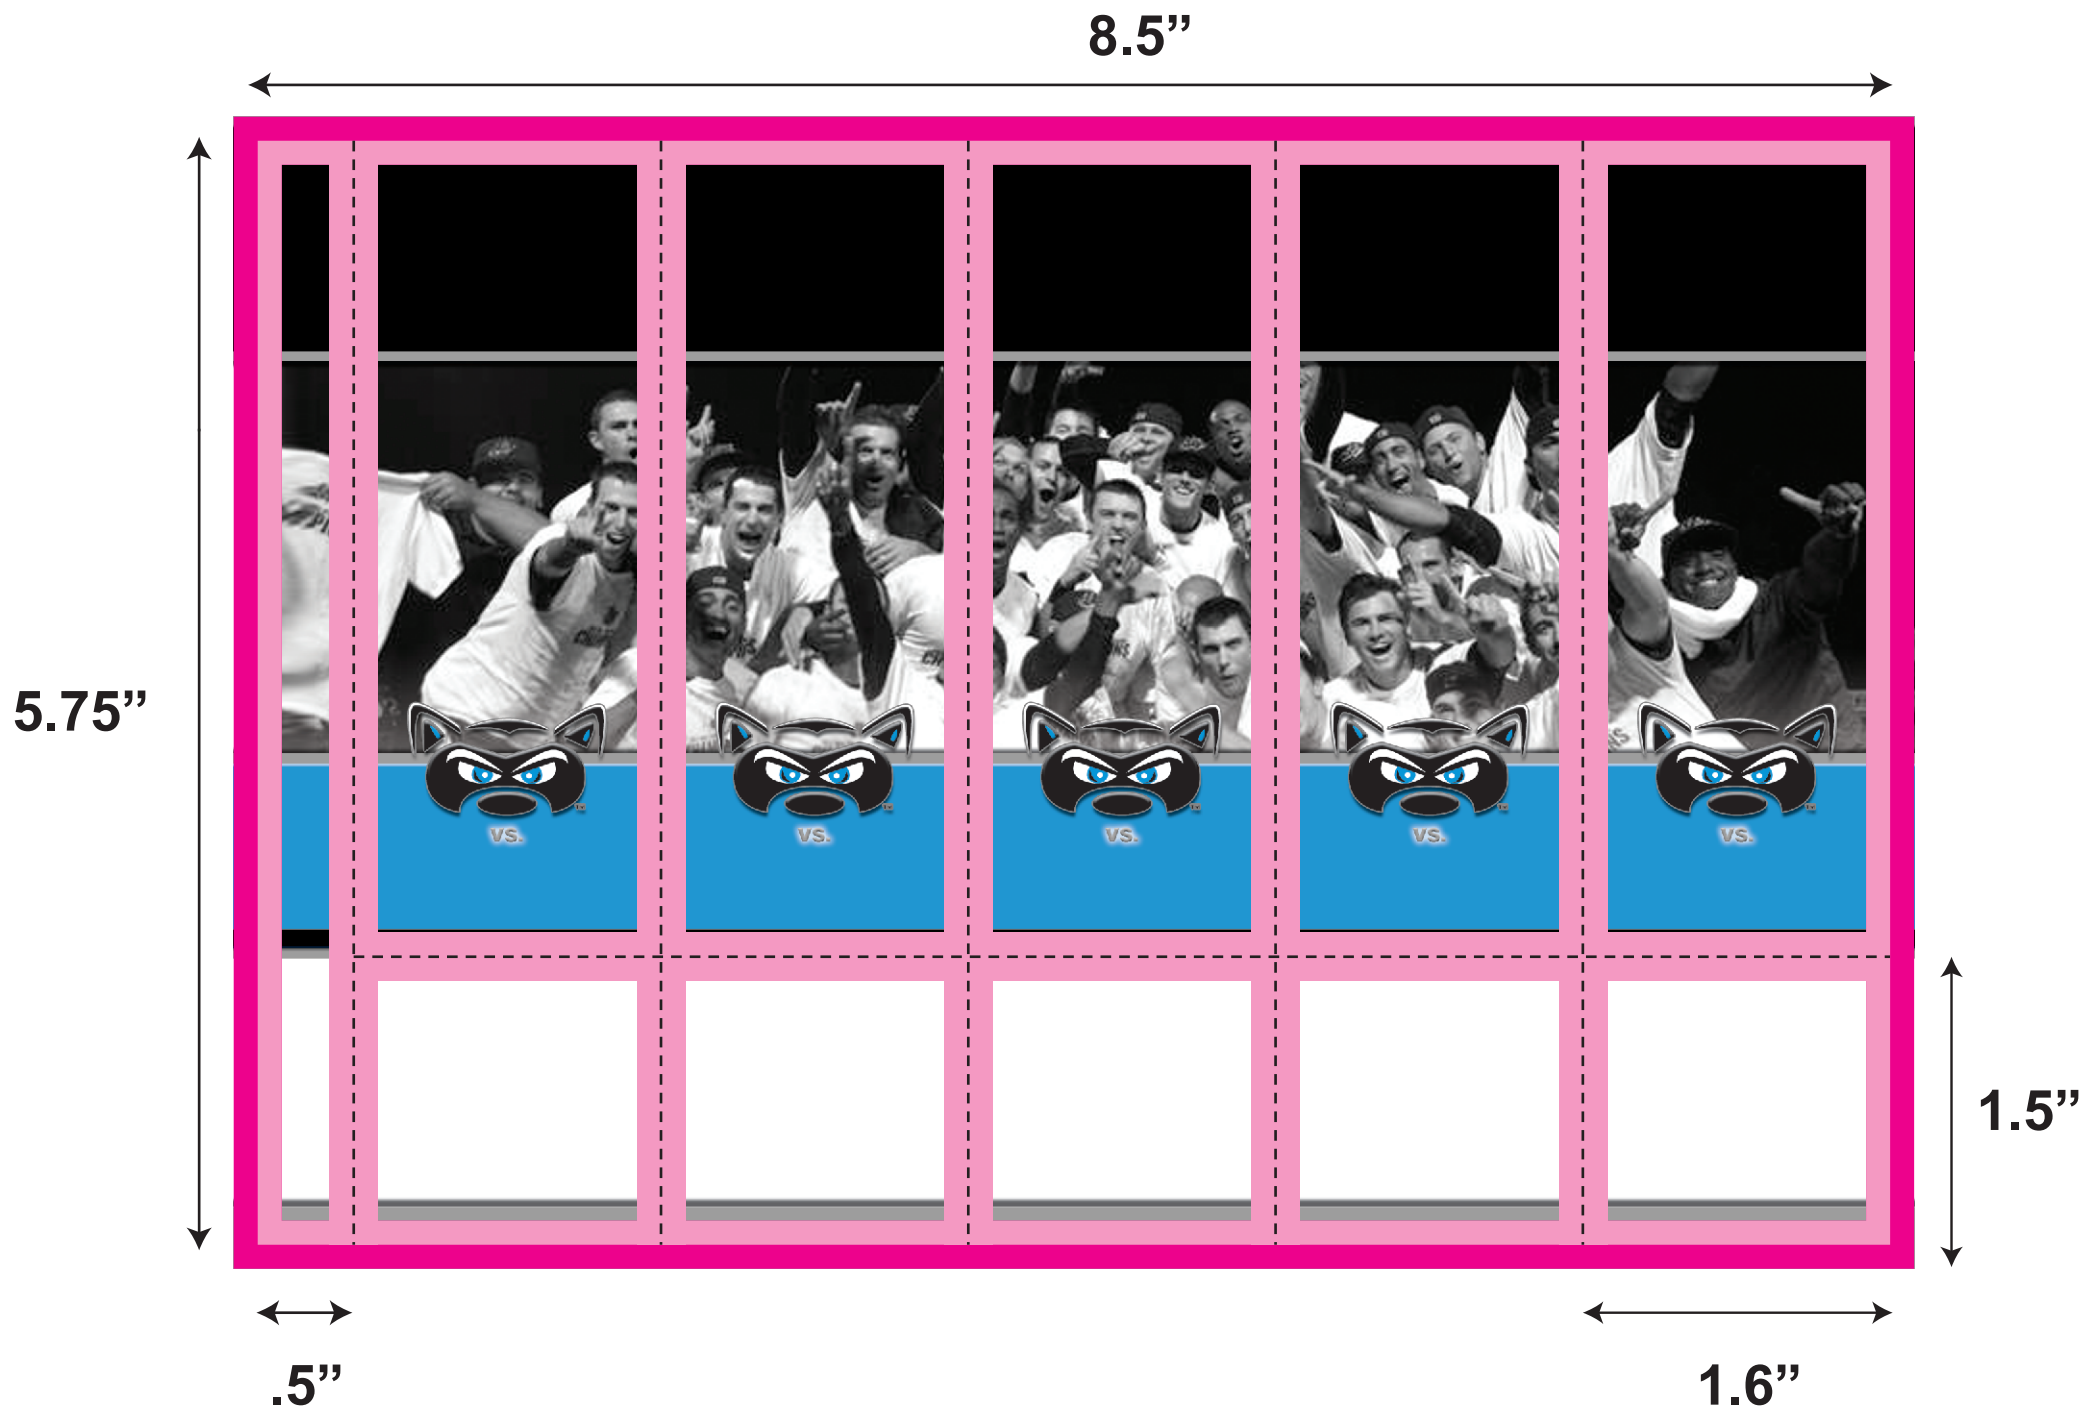

BK010

(old BK-11)

18"

12"

Artwork Size: 8.75" x 6"
 Book Size: 8.5" x 5.75"
 Ticket Size: 1.6" x 5.75"

 All logos and text must be 1/8" from edges and perfs

 Include 1/8" bleed in addition to the artwork

- BK010**
- 8.5" x 5.75"
 - 5 across
 - 1.6" x 5.75" ticket
 - 1.5" Perf
 - .132" trimouts