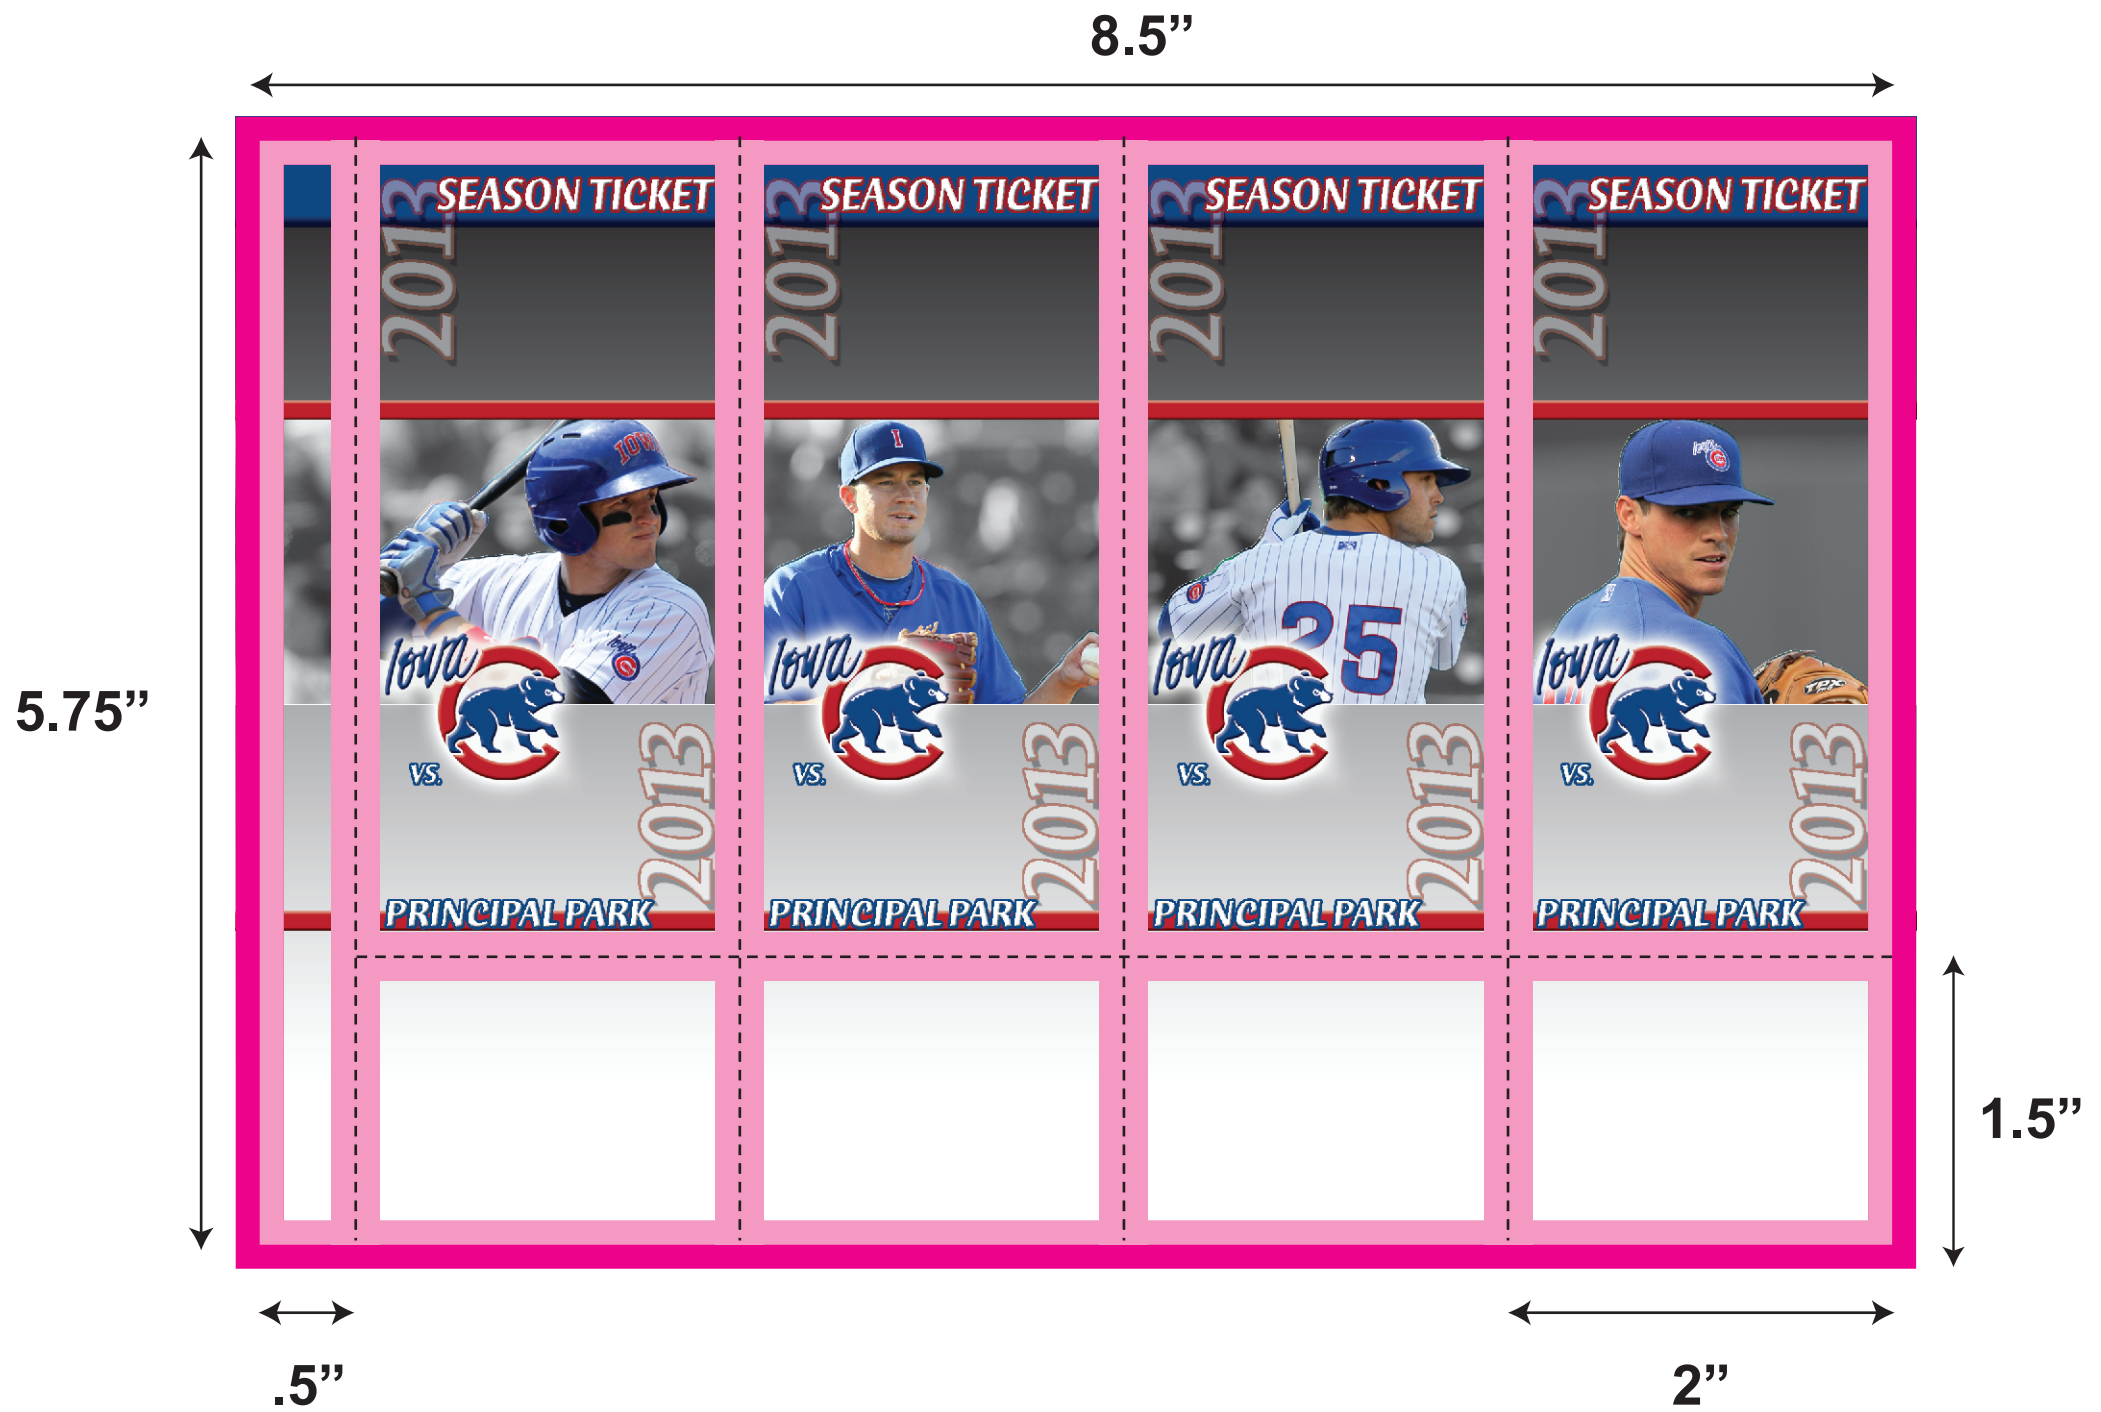

BK005

(old BK-6)

18"

12"

Artwork Size: 8.75" x 6"
Book Size: 8.5" x 5.75"
Ticket Size: 2" x 5.75"

All logos and text must be 1/8" from edges and perfs

Include 1/8" bleed in addition to the artwork

- BK005**
- 8.5" x 5.75"
- 4 across
- 2" x 5.75" ticket
- 1.5" Perf
- .132" trimouts