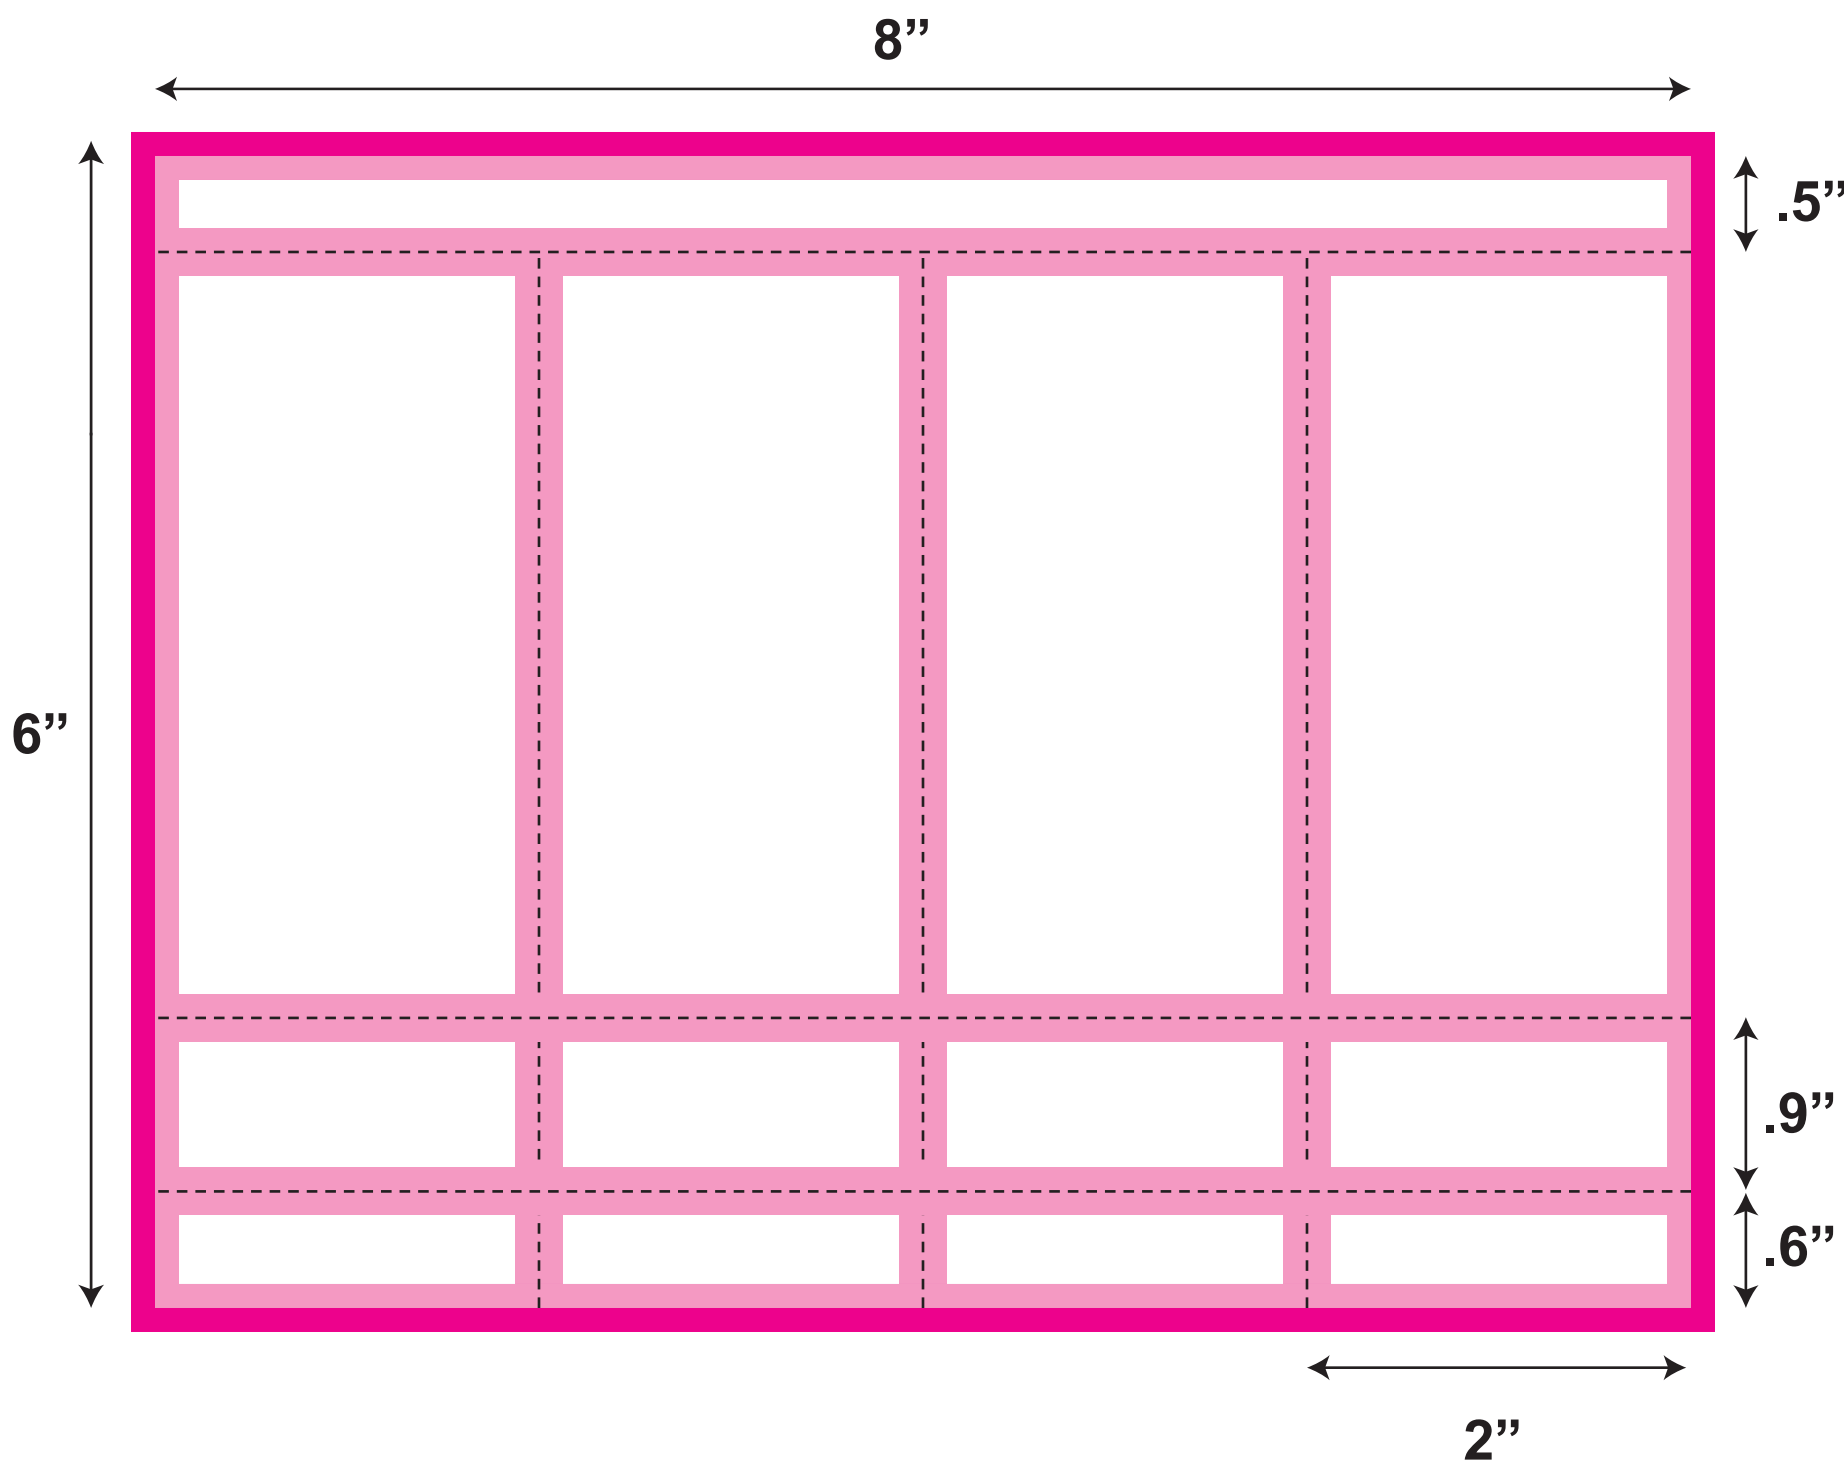

BK130

BK130
 - 8" x 6"
 - 4 across
 - 2" x 4.5" ticket
 - Perfs: 0.9", 0.6"
 - .132" trimouts

Artwork Size: 8.25" x 6.25"
 Book Size: 8" x 6"
 Ticket Size: 2" x 4.5"

- All logos and text must be 1/8" from edges and perfs
- Include 1/8" bleed in addition to the artwork