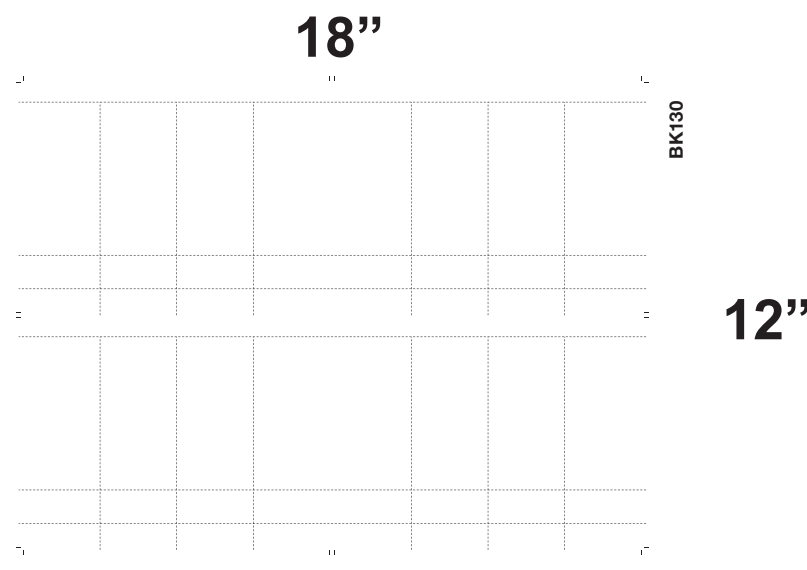

BK130

BK130
 - 8" x 6"
 - 4 across
 - 2" x 4.5" ticket
 - Perfs: 0.9", 0.6"
 - .132" trimouts

Artwork Size: 8.25" x 6.25"
 Book Size: 8" x 6"
 Ticket Size: 2" x 4.5"

- All logos and text must be 1/8" from edges and perfs
- Include 1/8" bleed in addition to the artwork