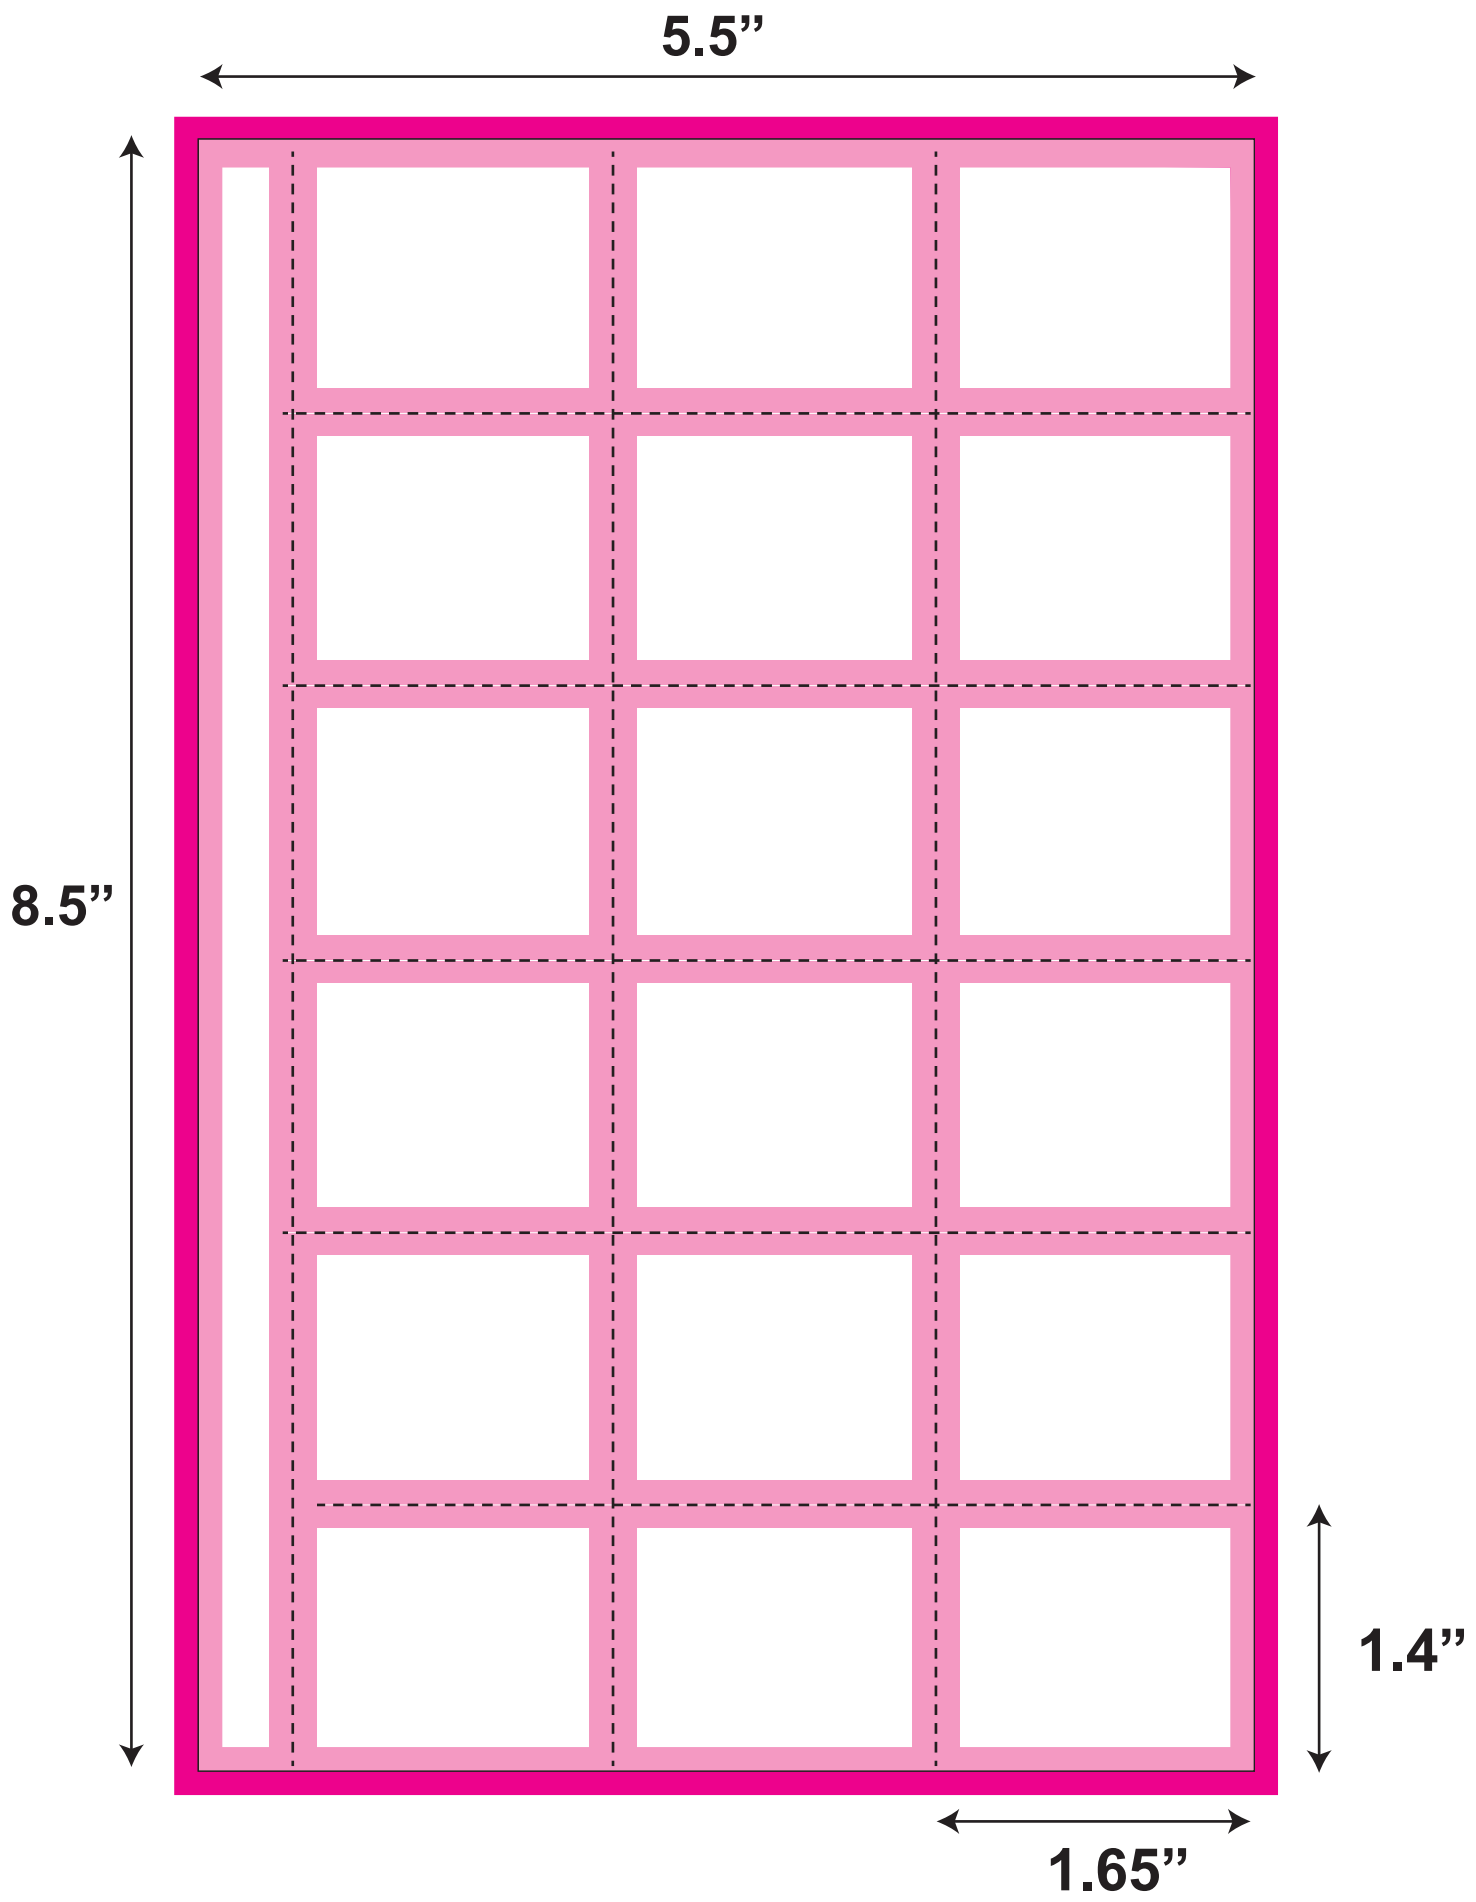

# BK121

18"

12"

**BK121**  
- 8.5" x 5.5"  
- 18 across  
- 1.65" x 1.4" Ticket  
- .375" trimouts

Artwork Size: 8.75" x 5.75"  
Book Size: 8.5" x 5.5"  
Ticket Size: 1.65" x 1.4"

-  All logos and text must be 1/8" from edges and perms
-  Include 1/8" bleed in addition to the artwork