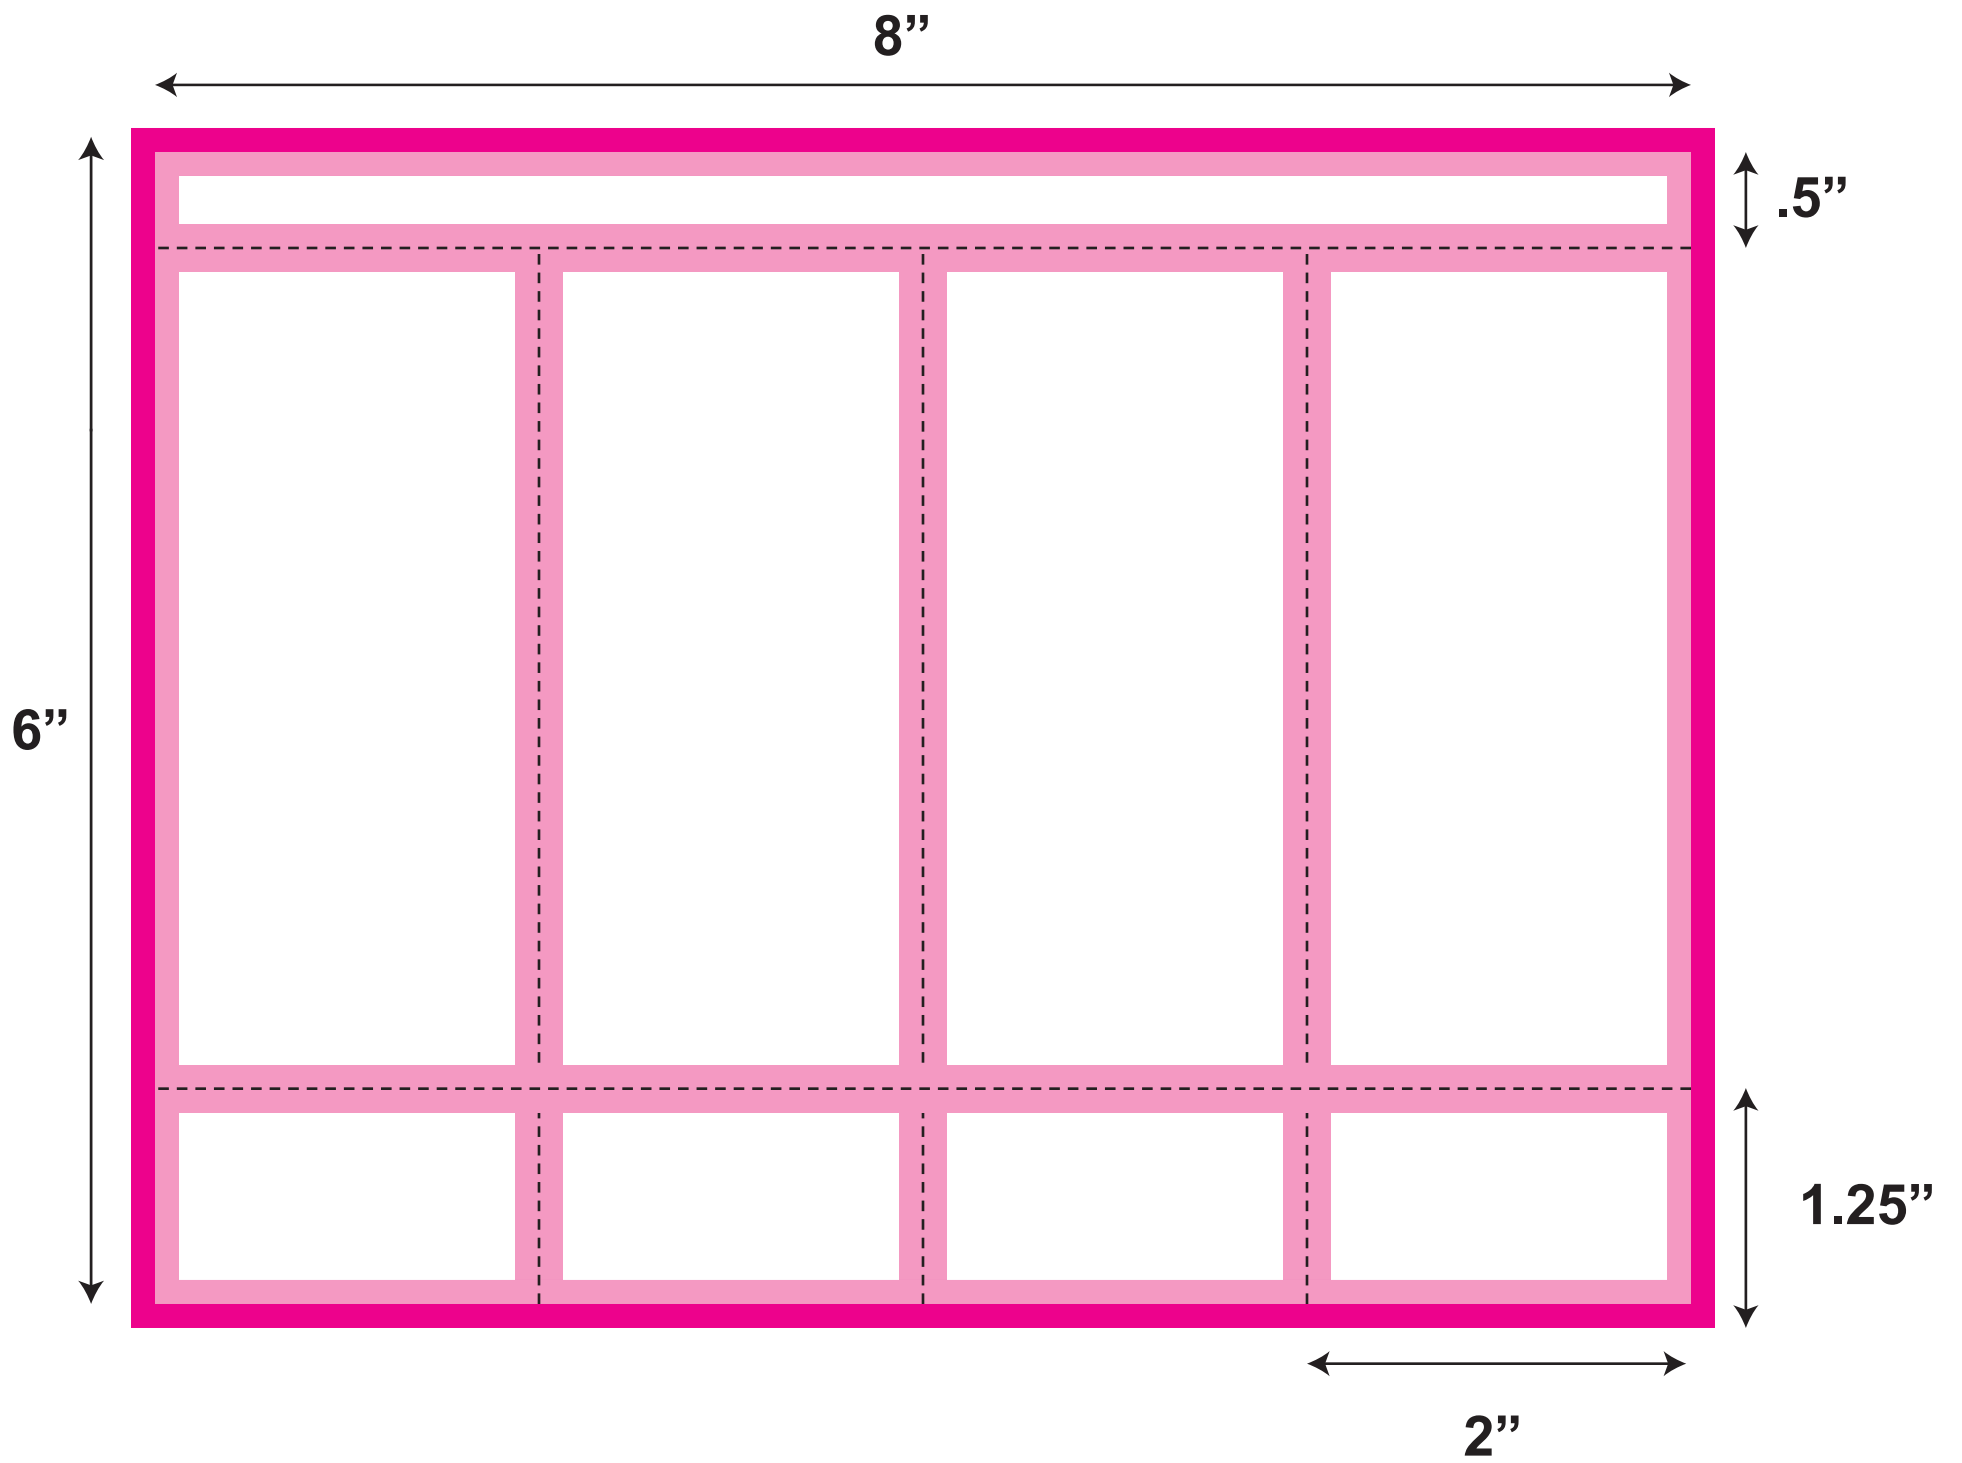

# BK118

(BK019 has no perf)

## BK118

- 8" x 6"
- 4 across
- 2" x 4.25" ticket
- Perfs 1.25"
- .132" trimouts

Artwork Size: 8.25" x 6.25"  
Book Size: 8" x 6"  
Ticket Size: 2" x 4.25"

-  All logos and text must be 1/8" from edges and perfs
-  Include 1/8" bleed in addition to the artwork