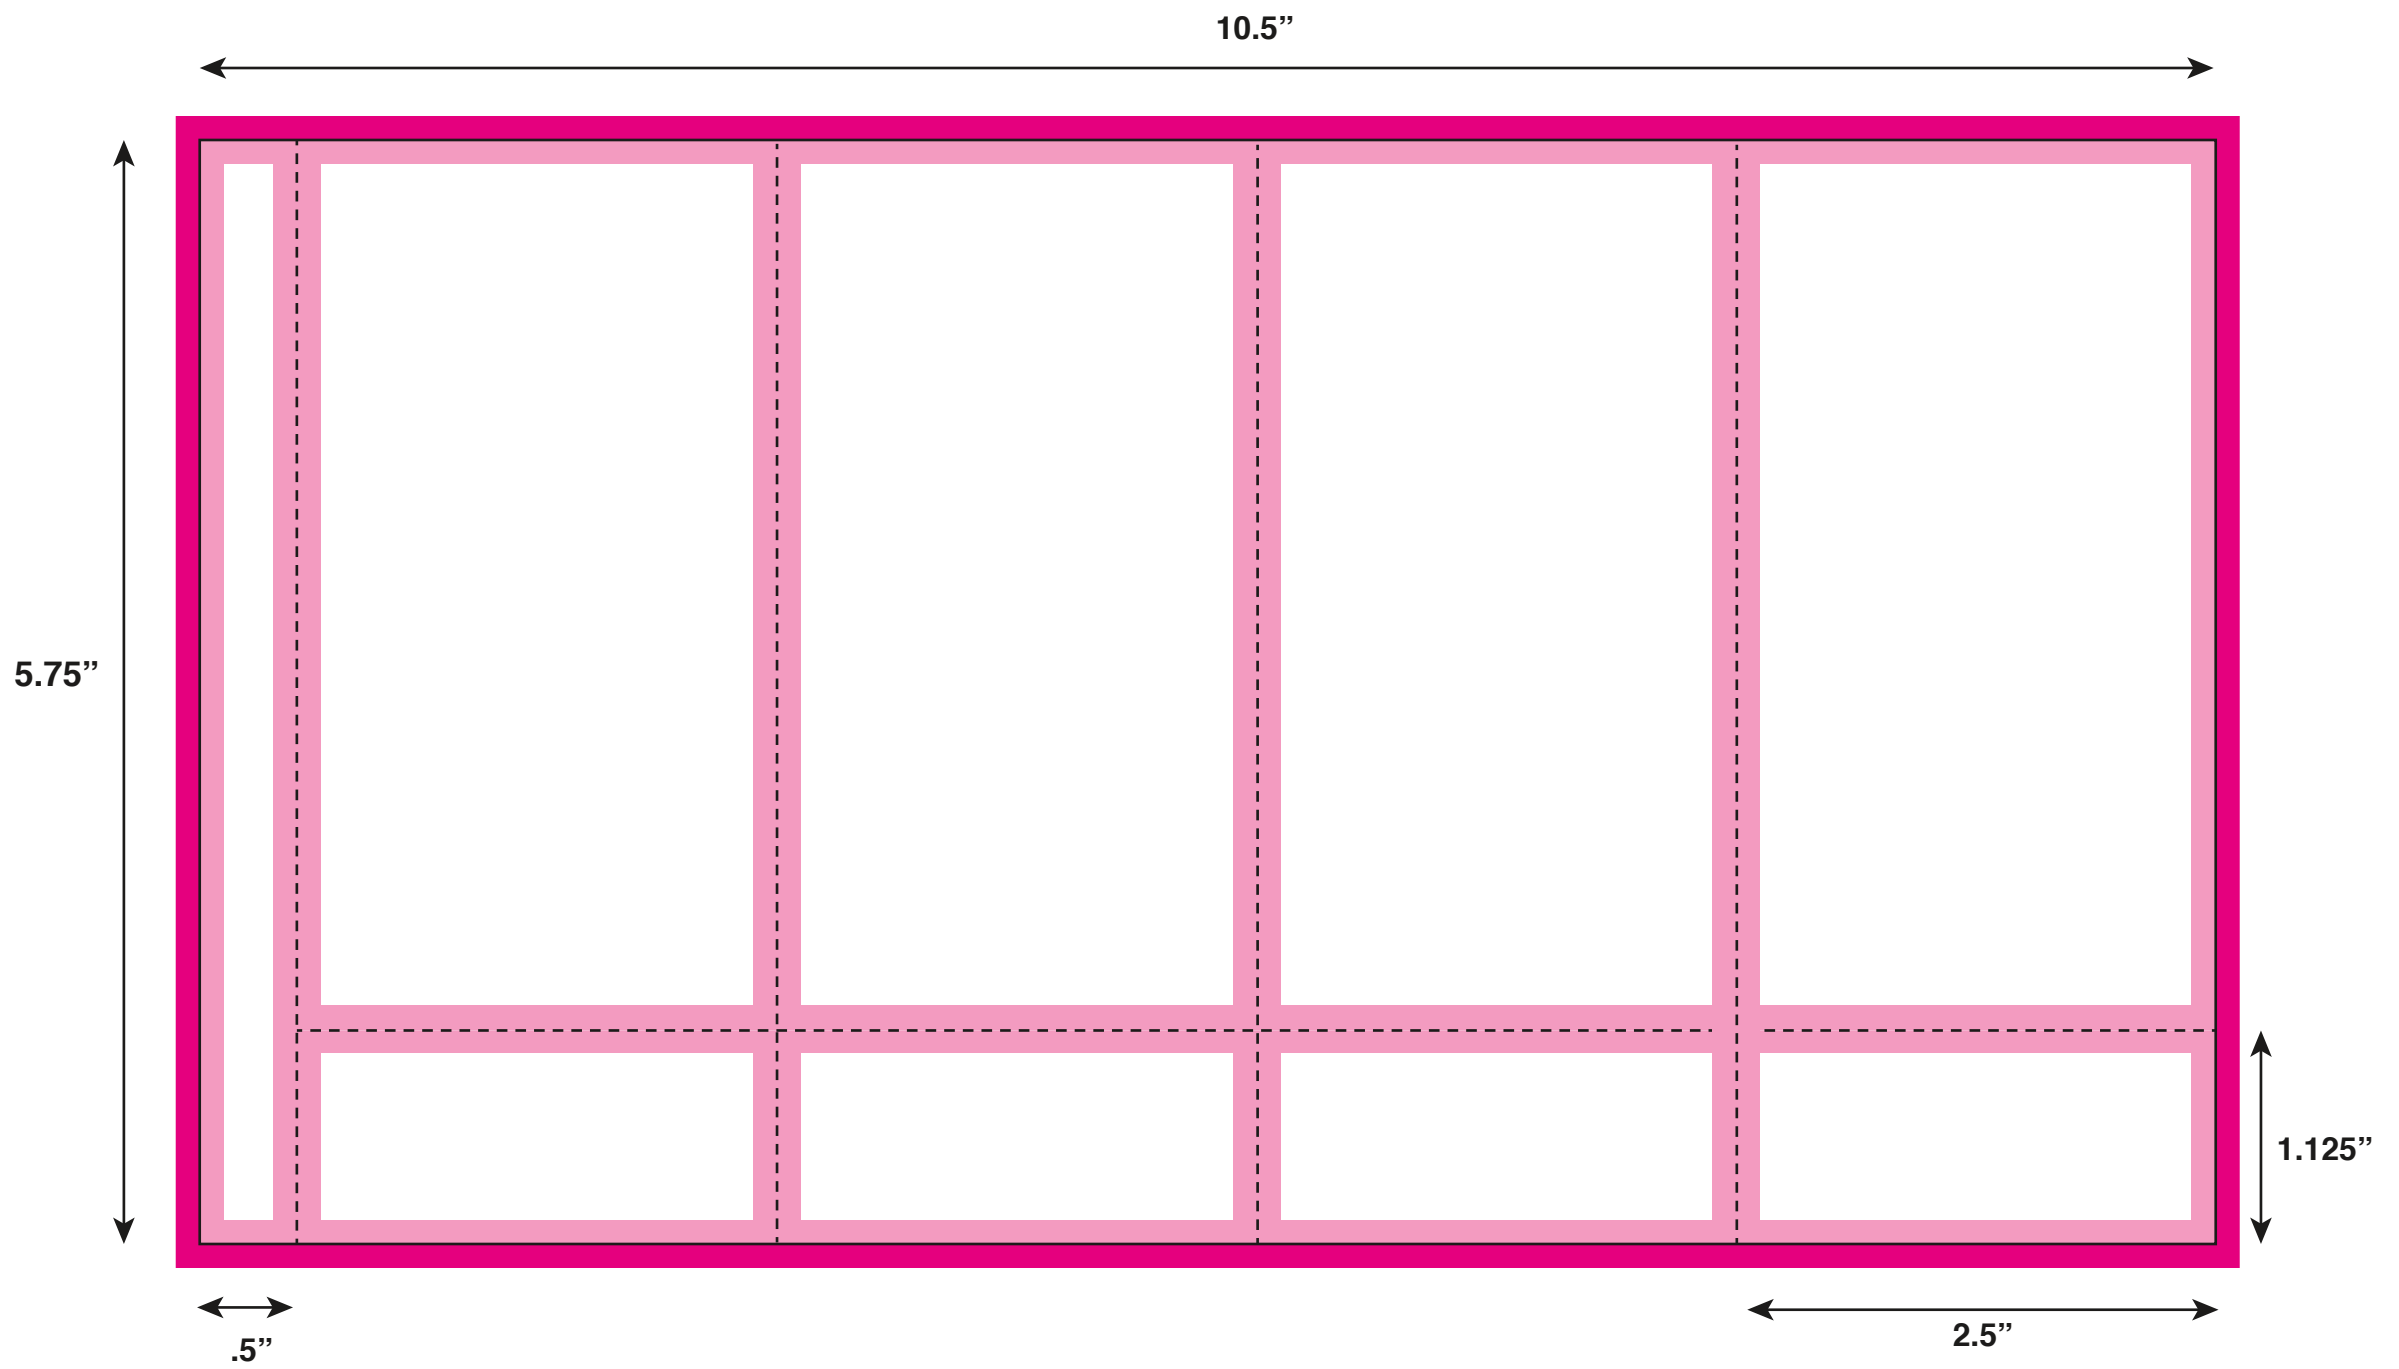

# BK109

## BK109

- 10.5" x 5.75"
- 2.5" x 5.75" ticket
- 1.125" stub perf

Artwork Size: 10.75" x 6"  
Book Size: 10.5" x 5.75"  
Ticket Size: 2.5" x 5.75"

- All logos and text must be 1/8" from edges and perfs
- Include 1/8" bleed in addition to the artwork