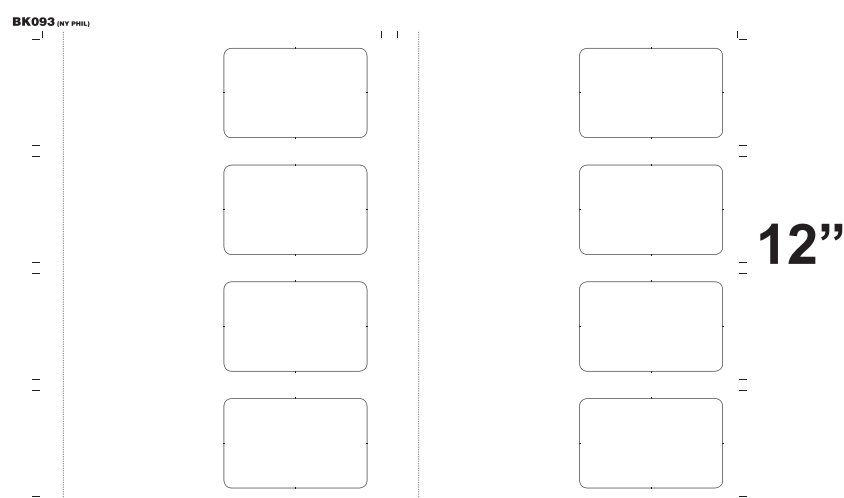

# BK093

(Same size as BK120)

18"

## BK093

- 8" x 2.5"
- 1 across
- 3.375" x 2.125" card
- .375" trimouts

Artwork Size: 8.25" x 2.75"  
Book Size: 8" x 2.5"  
Card Size: 3.375" x 2.14"

All logos and text must be 1/8" from edges and perfs

Include 1/8" bleed in addition to the artwork