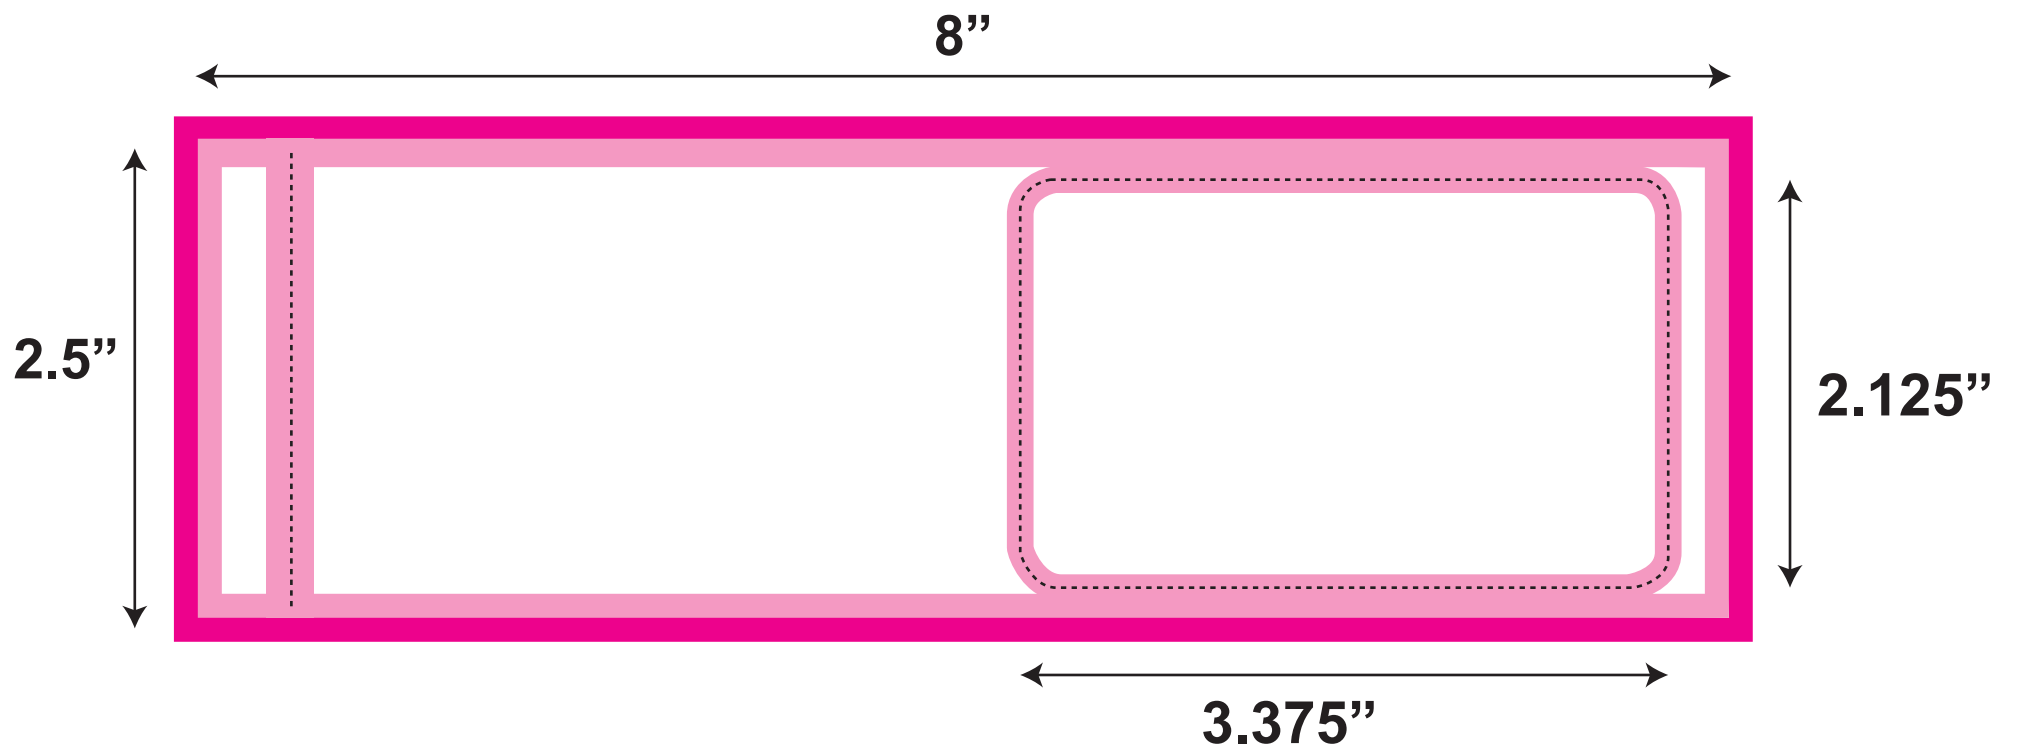

# BK093

(Same size as BK120)

18"

## BK093

- 8" x 2.5"
- 1 across
- 3.375" x 2.125" card
- .375" trimouts

Artwork Size: 8.25" x 2.75"  
Book Size: 8" x 2.5"  
Card Size: 3.375" x 2.14"

All logos and text must be 1/8" from edges and perfs

Include 1/8" bleed in addition to the artwork