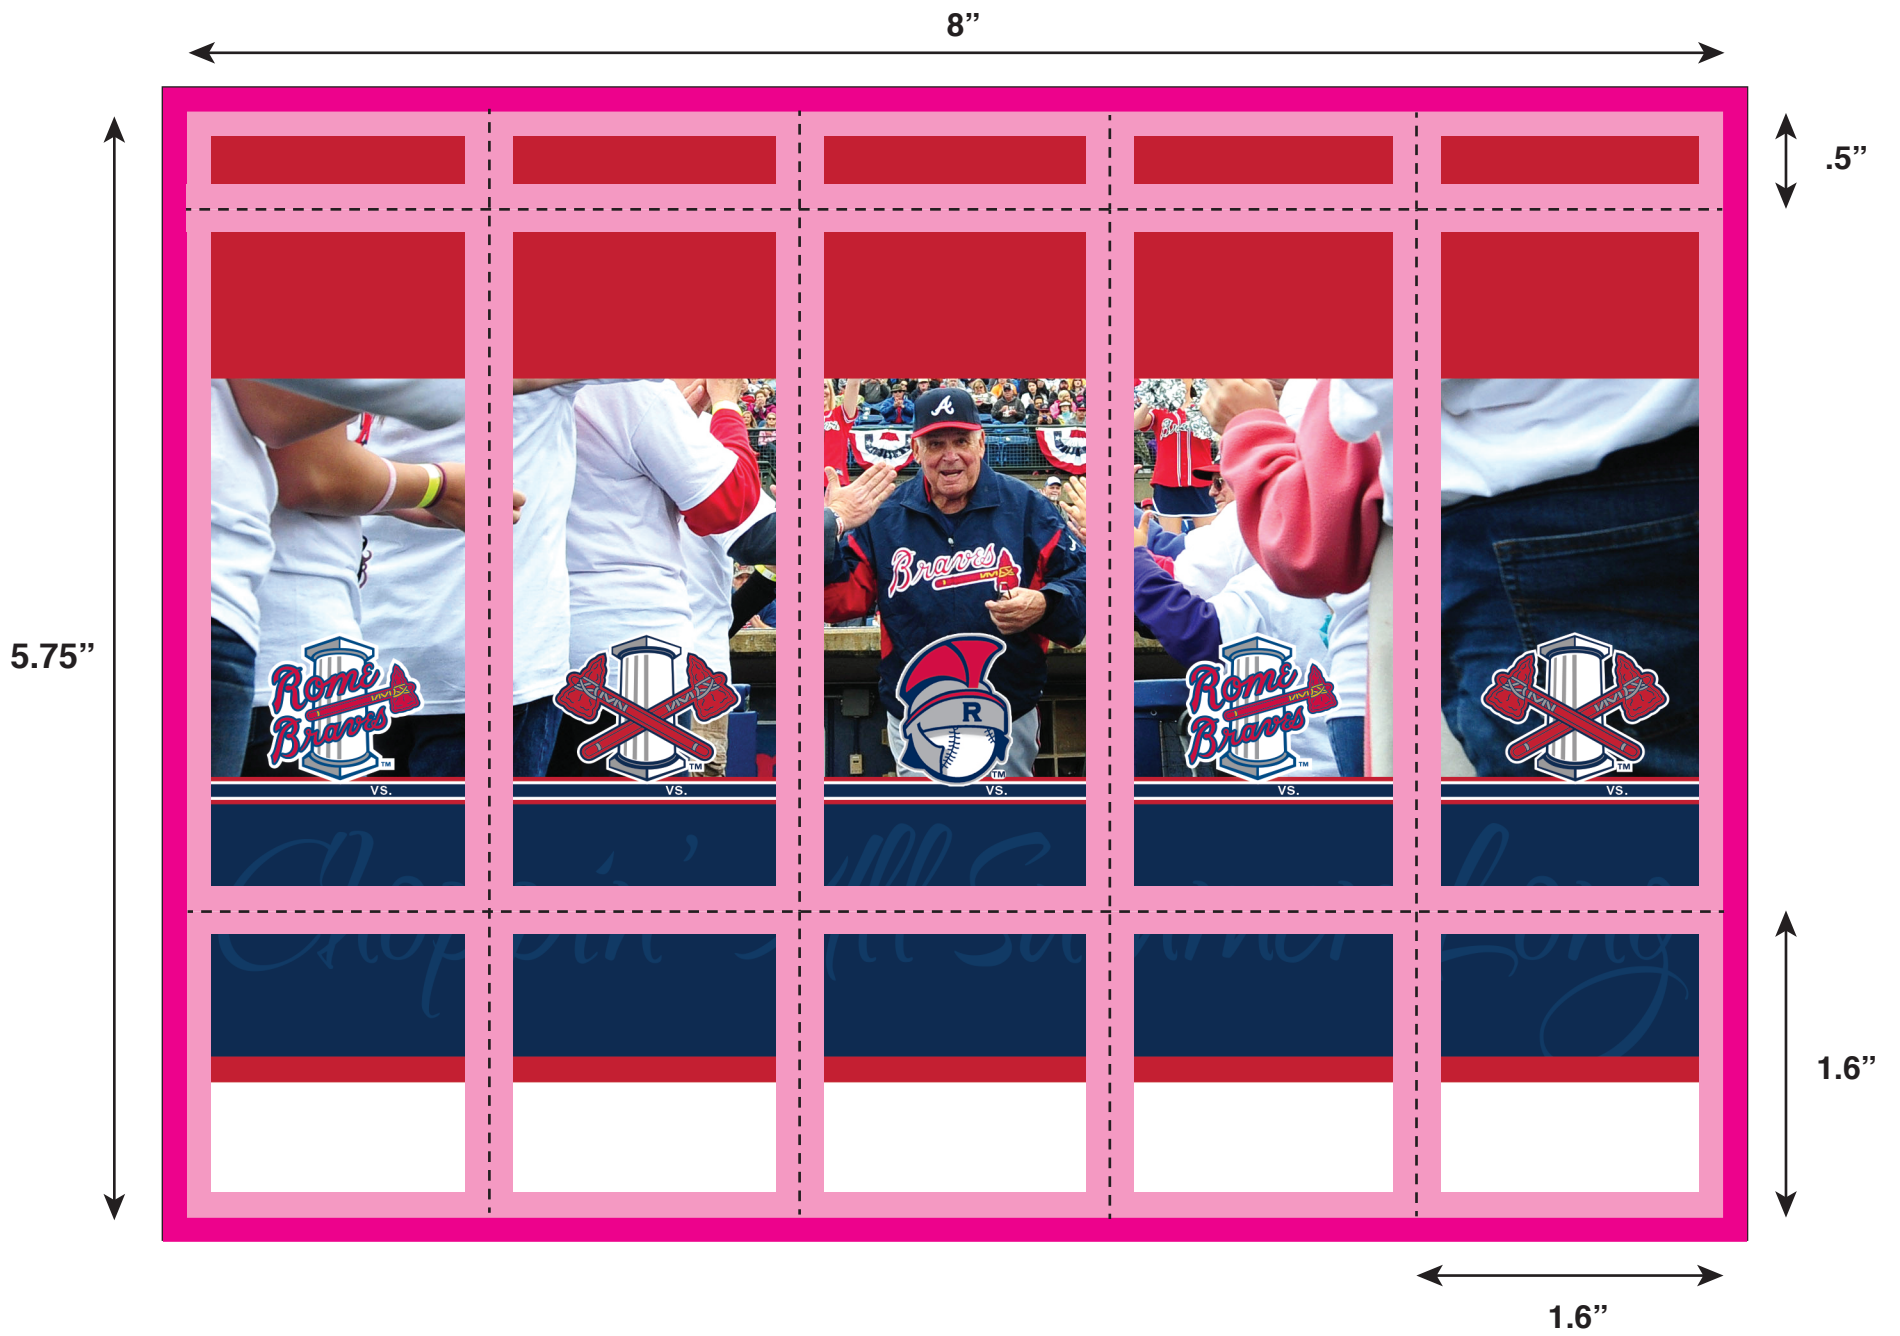

BK086

BK086

- 5.75" x 8"
- 5.25" x 1.6" ticket
- 1.6" stub perf
- .125" trimouts

Artwork Size: 6" x 8.25"
 Book Size: 5.75" x 8"
 Ticket Size: 5.25" x 1.6"

- All logos and text must be 1/8" from edges and perfs
- Include 1/8" bleed in addition to the artwork