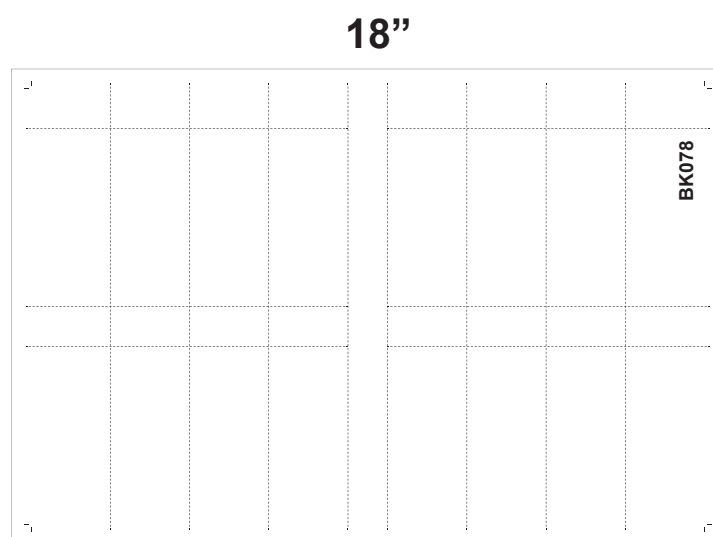

BK078

BK078

- 8.5" x 11"
- 4 across
- 1" stub perf
- 2" x 5.5" ticket

Artwork Size: 8.5" x 11"
 Book Size: 8.75" x 11.75"
 Ticket Size: 2" x 5.5"

- All logos and text must be 1/8" from edges and perfs
- Include 1/8" bleed in addition to the artwork