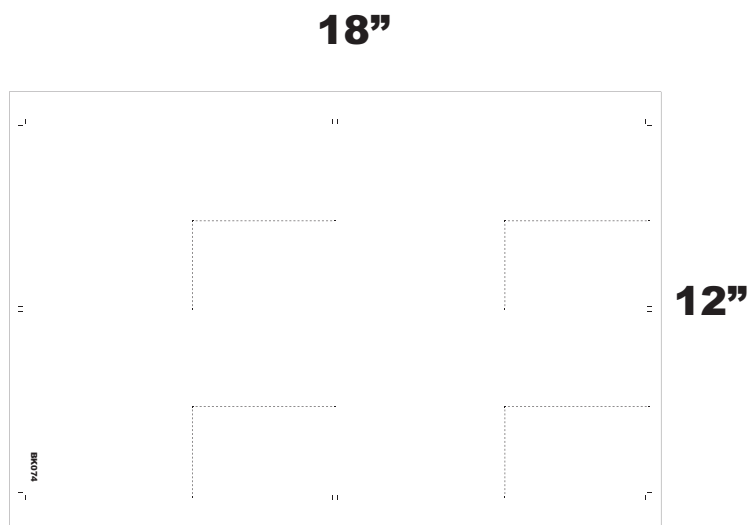

BK074

BK074
 - 8.5" x 5"
 - 3.875" x 2.375" ID Card
 - .125" trimout

Artwork Size: 8.75" x 5.25"
 Book Size: 8.5" x 5"
 Card Size: 3.875" x 2.375"

- All logos and text must be 1/8" from edges and perfs
- Include 1/8" bleed in addition to the artwork