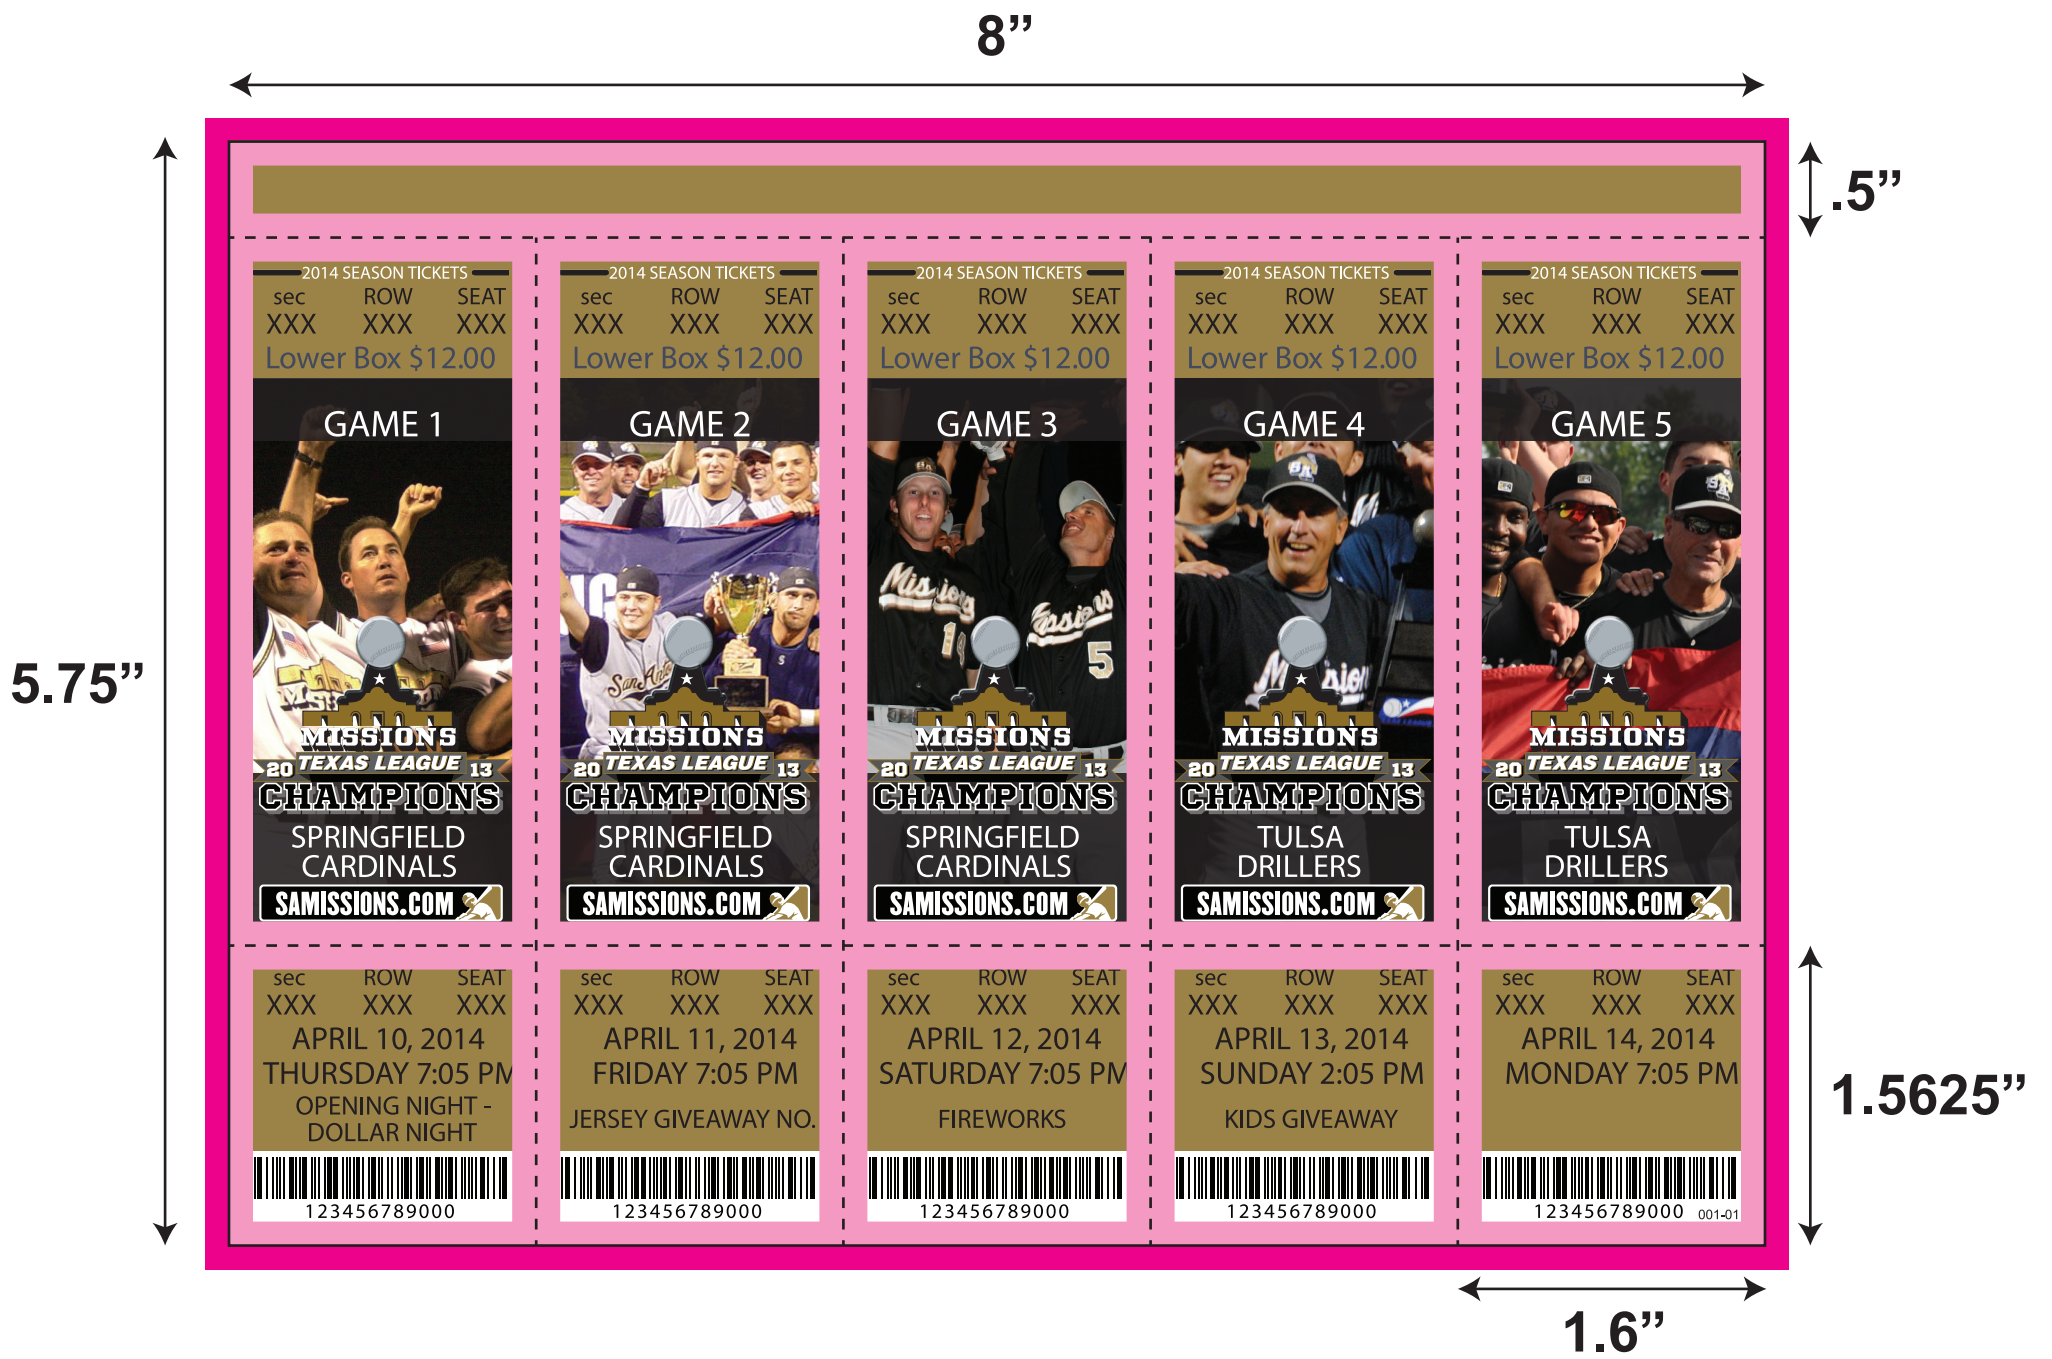

# BK054

18"

## BK054

- 8" x 5.75"
- 5 across
- 1.6" x 5.25" ticket
- 1.5625" stub perf
- .125" trimouts

Artwork Size: 8.25" x 6"

Book Size: 8" x 5.75"

Ticket Size: 1.6" x 5.25"

 All logos and text must be 1/8" from edges and perfs

 Include 1/8" bleed in addition to the artwork