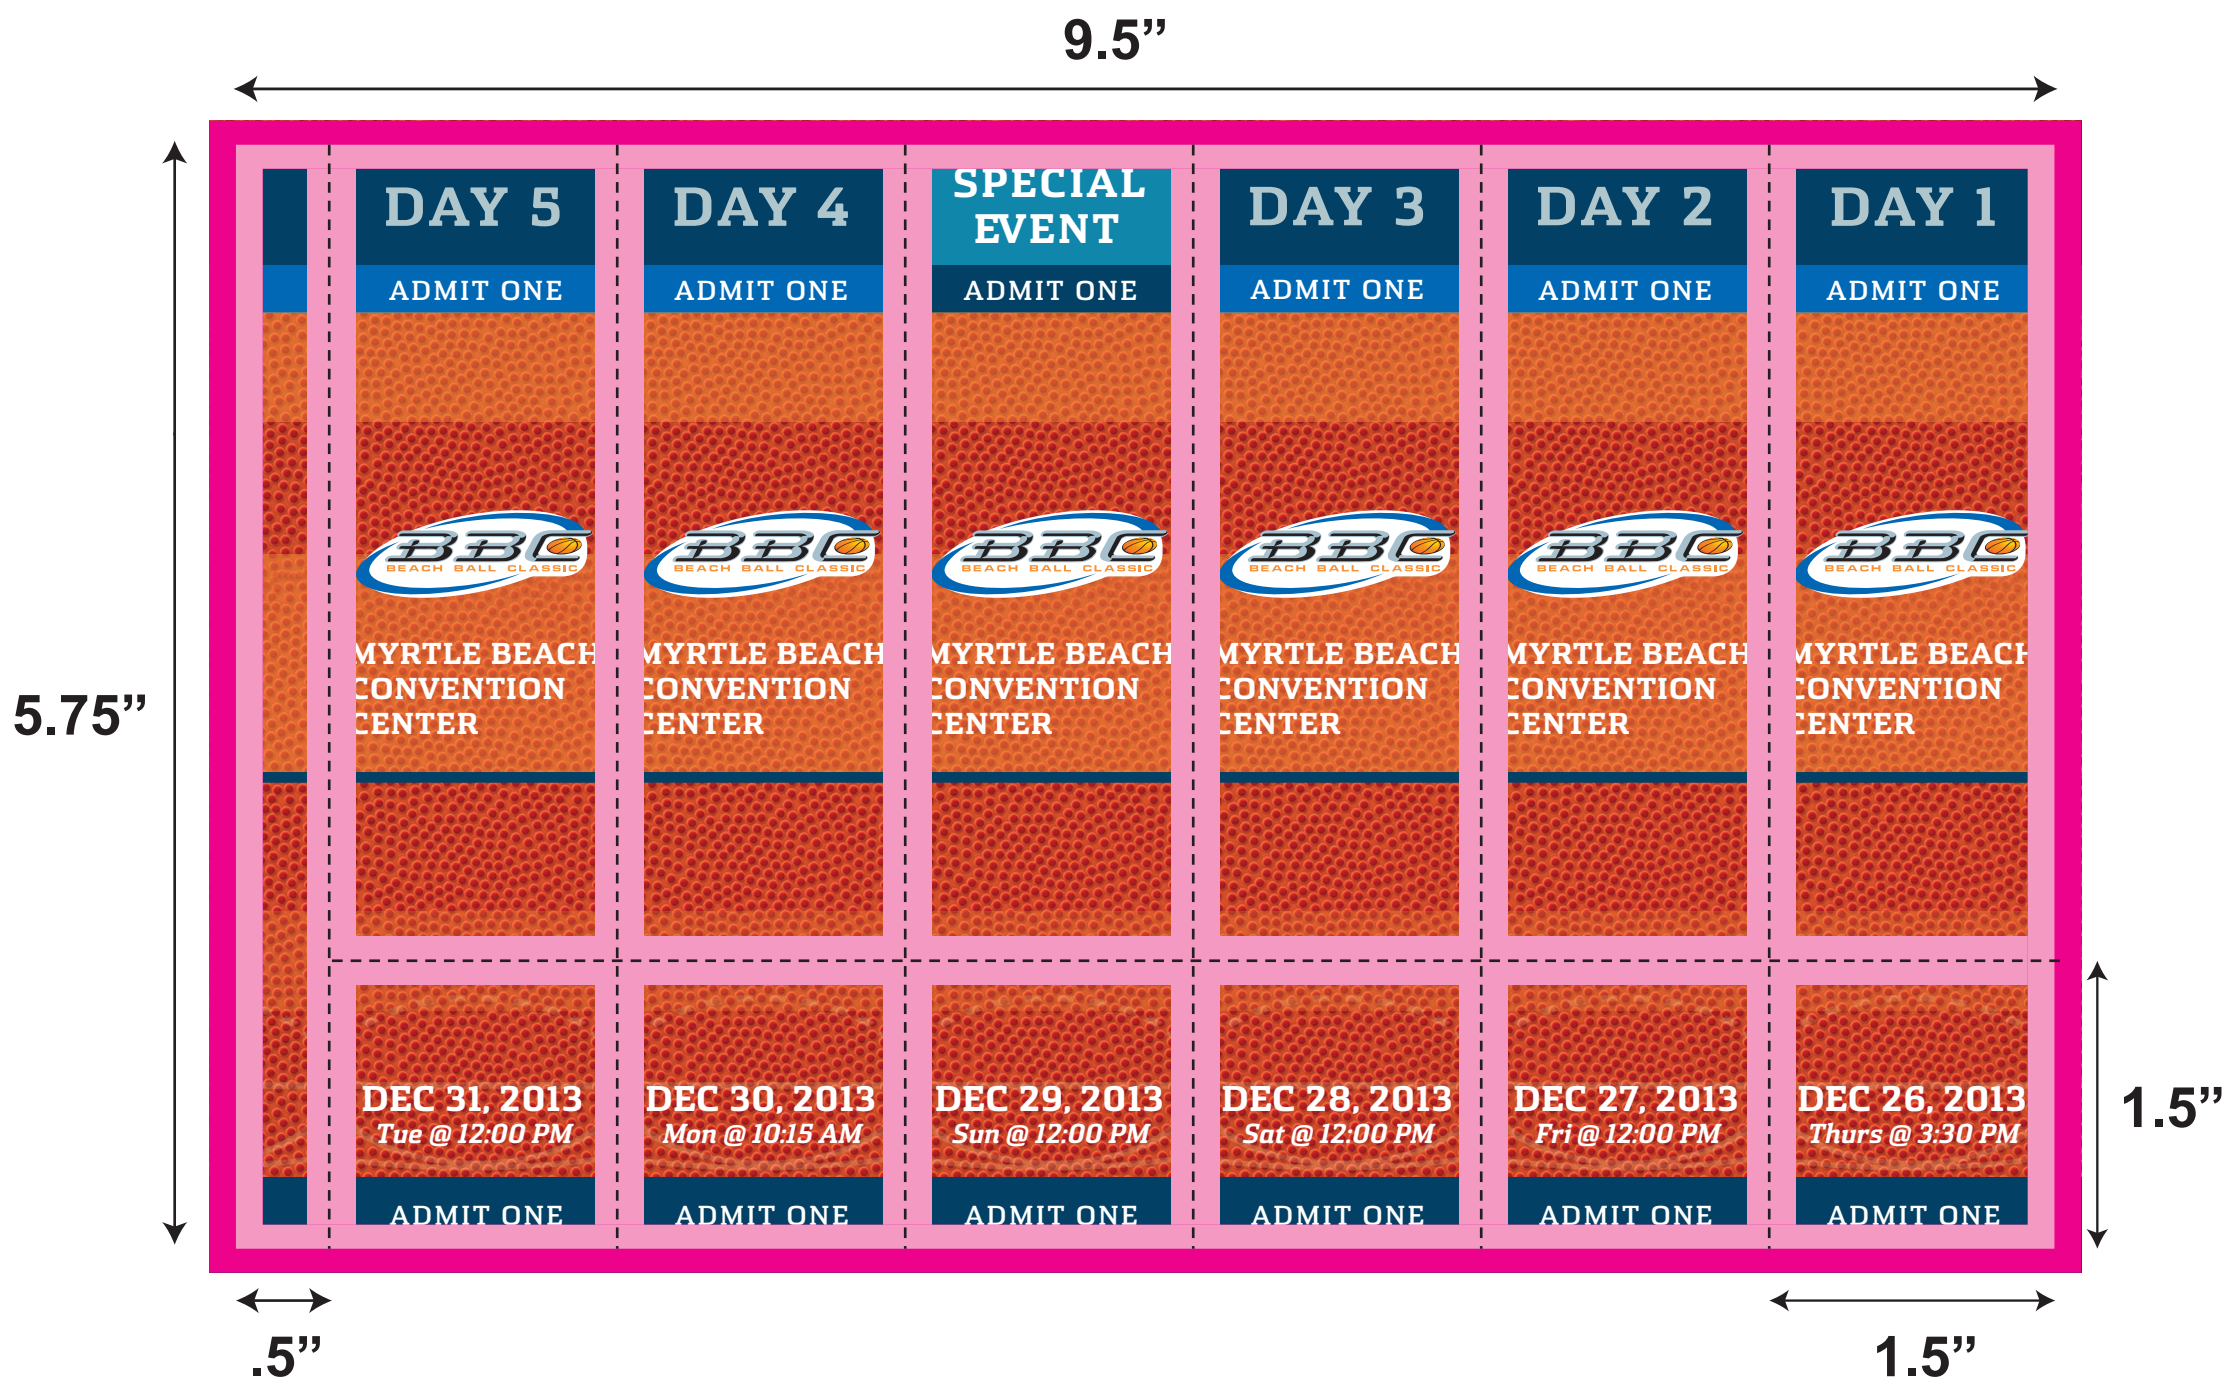

BK034

(old BK-36)

18"

12"

BK034

- 9.5" x 5.75"
- 6 across
- 1.5" x 5.75" ticket
- 1.5" Perf
- .132" trimouts

Artwork Size: 9.75" x 6"
 Book Size: 9.5" x 5.75"
 Ticket Size: 1.5" x 5.75"

All logos and text must be 1/8" from edges and perfs

Include 1/8" bleed in addition to the artwork