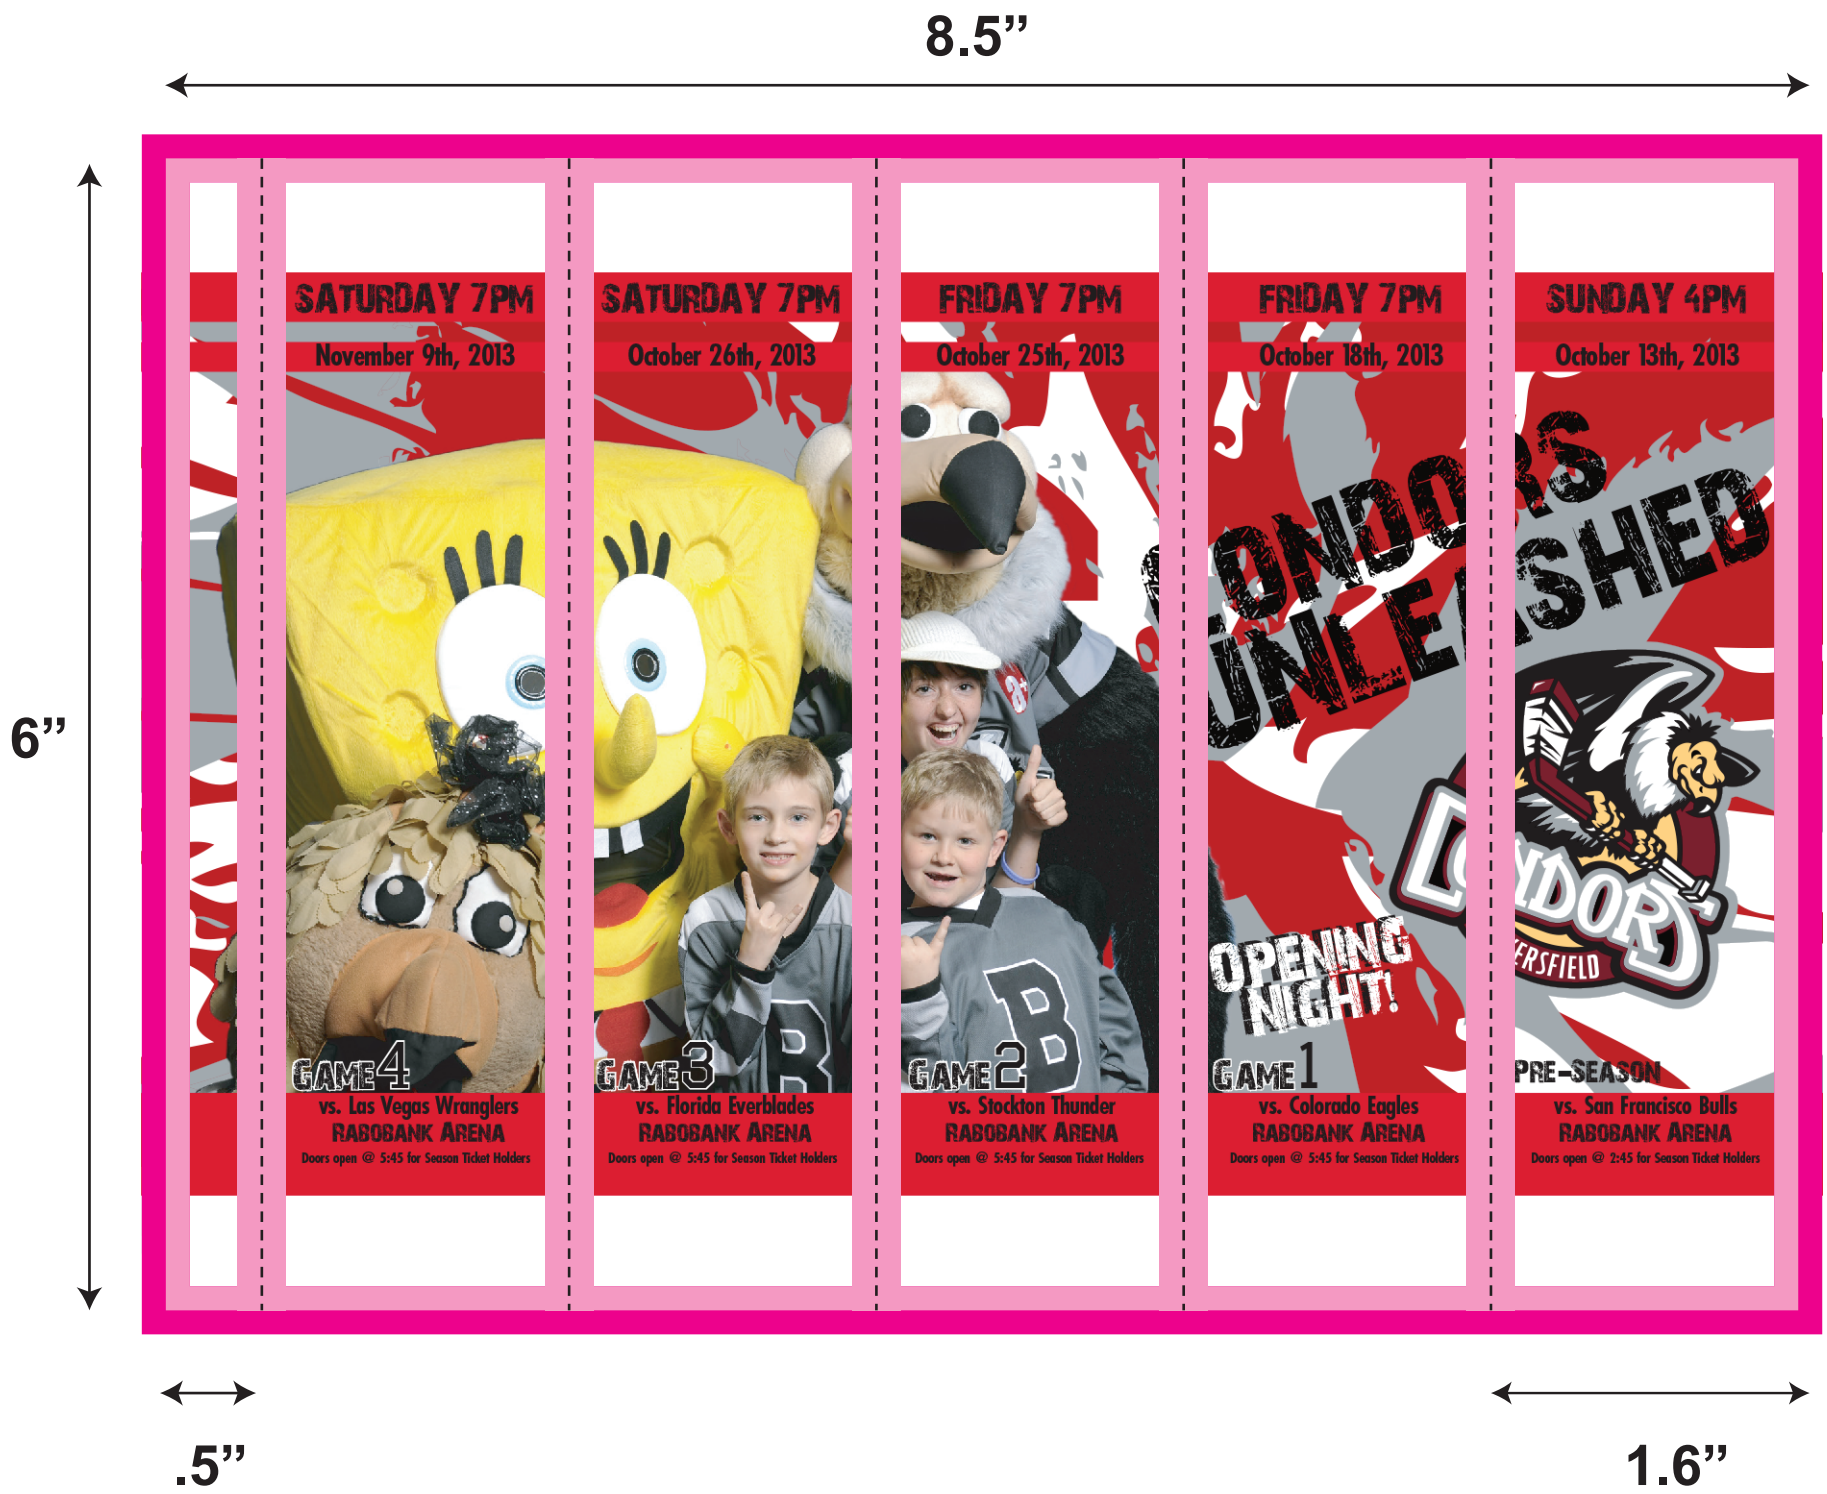

# BK021

(old BK-22)

18"

12"

Artwork Size: 8.75" x 6.25"  
 Book Size: 8.5" x 6"  
 Ticket Size: 1.6" x 6"

- All logos and text must be 1/8" from edges and perfs
- Include 1/8" bleed in addition to the artwork

- BK021**
- 8.5" x 6"
- 5 across
- 1.6" x 6" ticket
- No perfs
- .132" trimouts