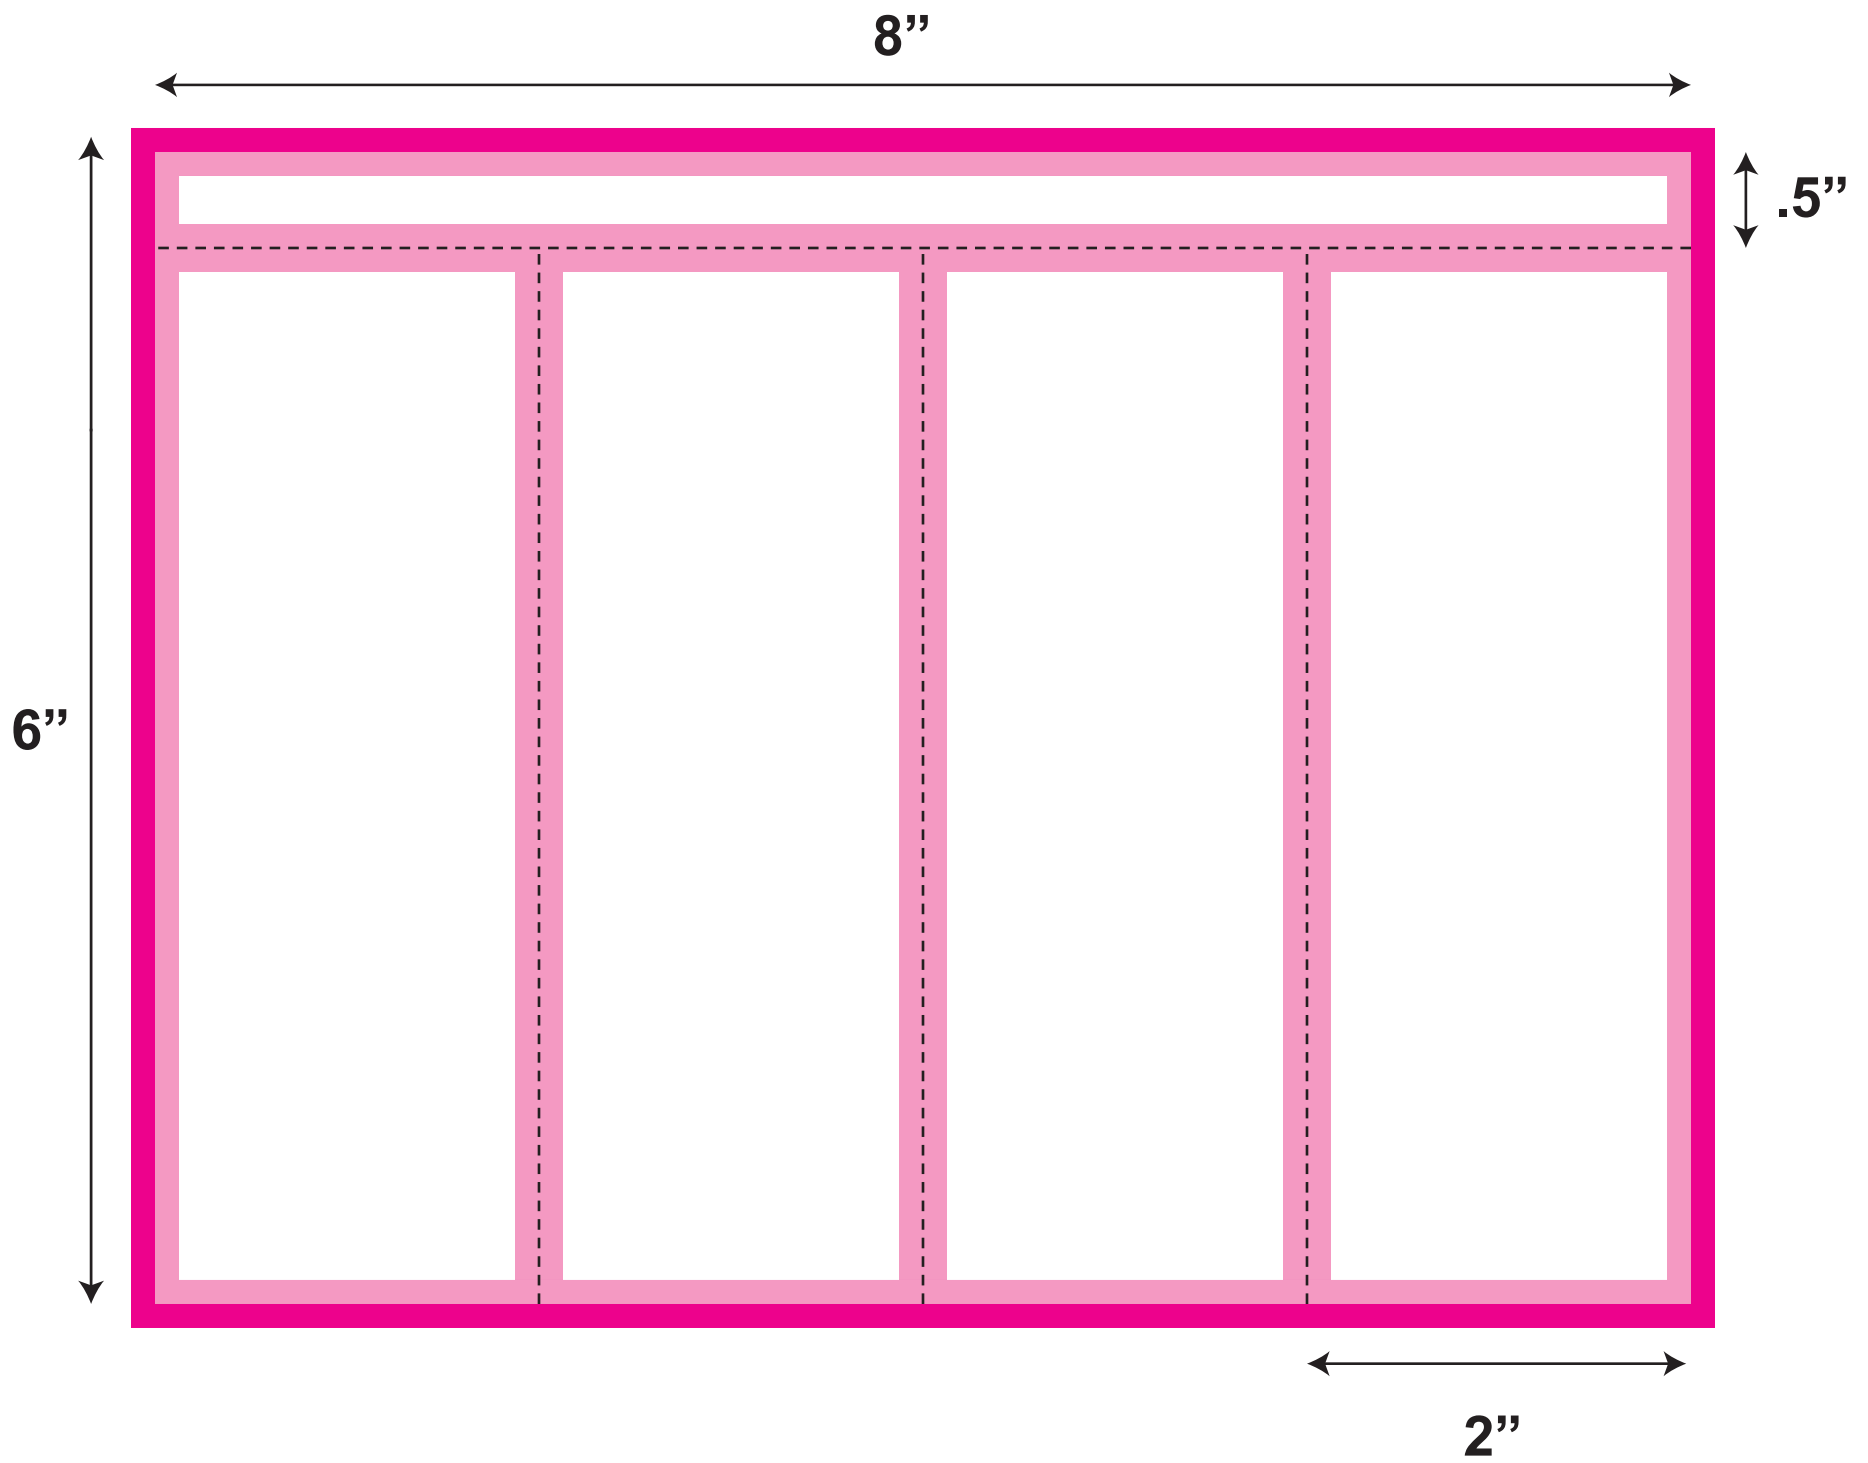

BK019

(old BK-20)

(BK118 has 1.25" Stub Perf)

18"

BK019
- 8" x 6"
- 4 across
- 2" x 5.5" ticket
- No perfs
- .132" trimouts

12"

Artwork Size: 8.25" x 6.25"

Book Size: 8" x 6"

Ticket Size: 2" x 5.5"

All logos and text must be 1/8" from edges and perfs

Include 1/8" bleed in addition to the artwork