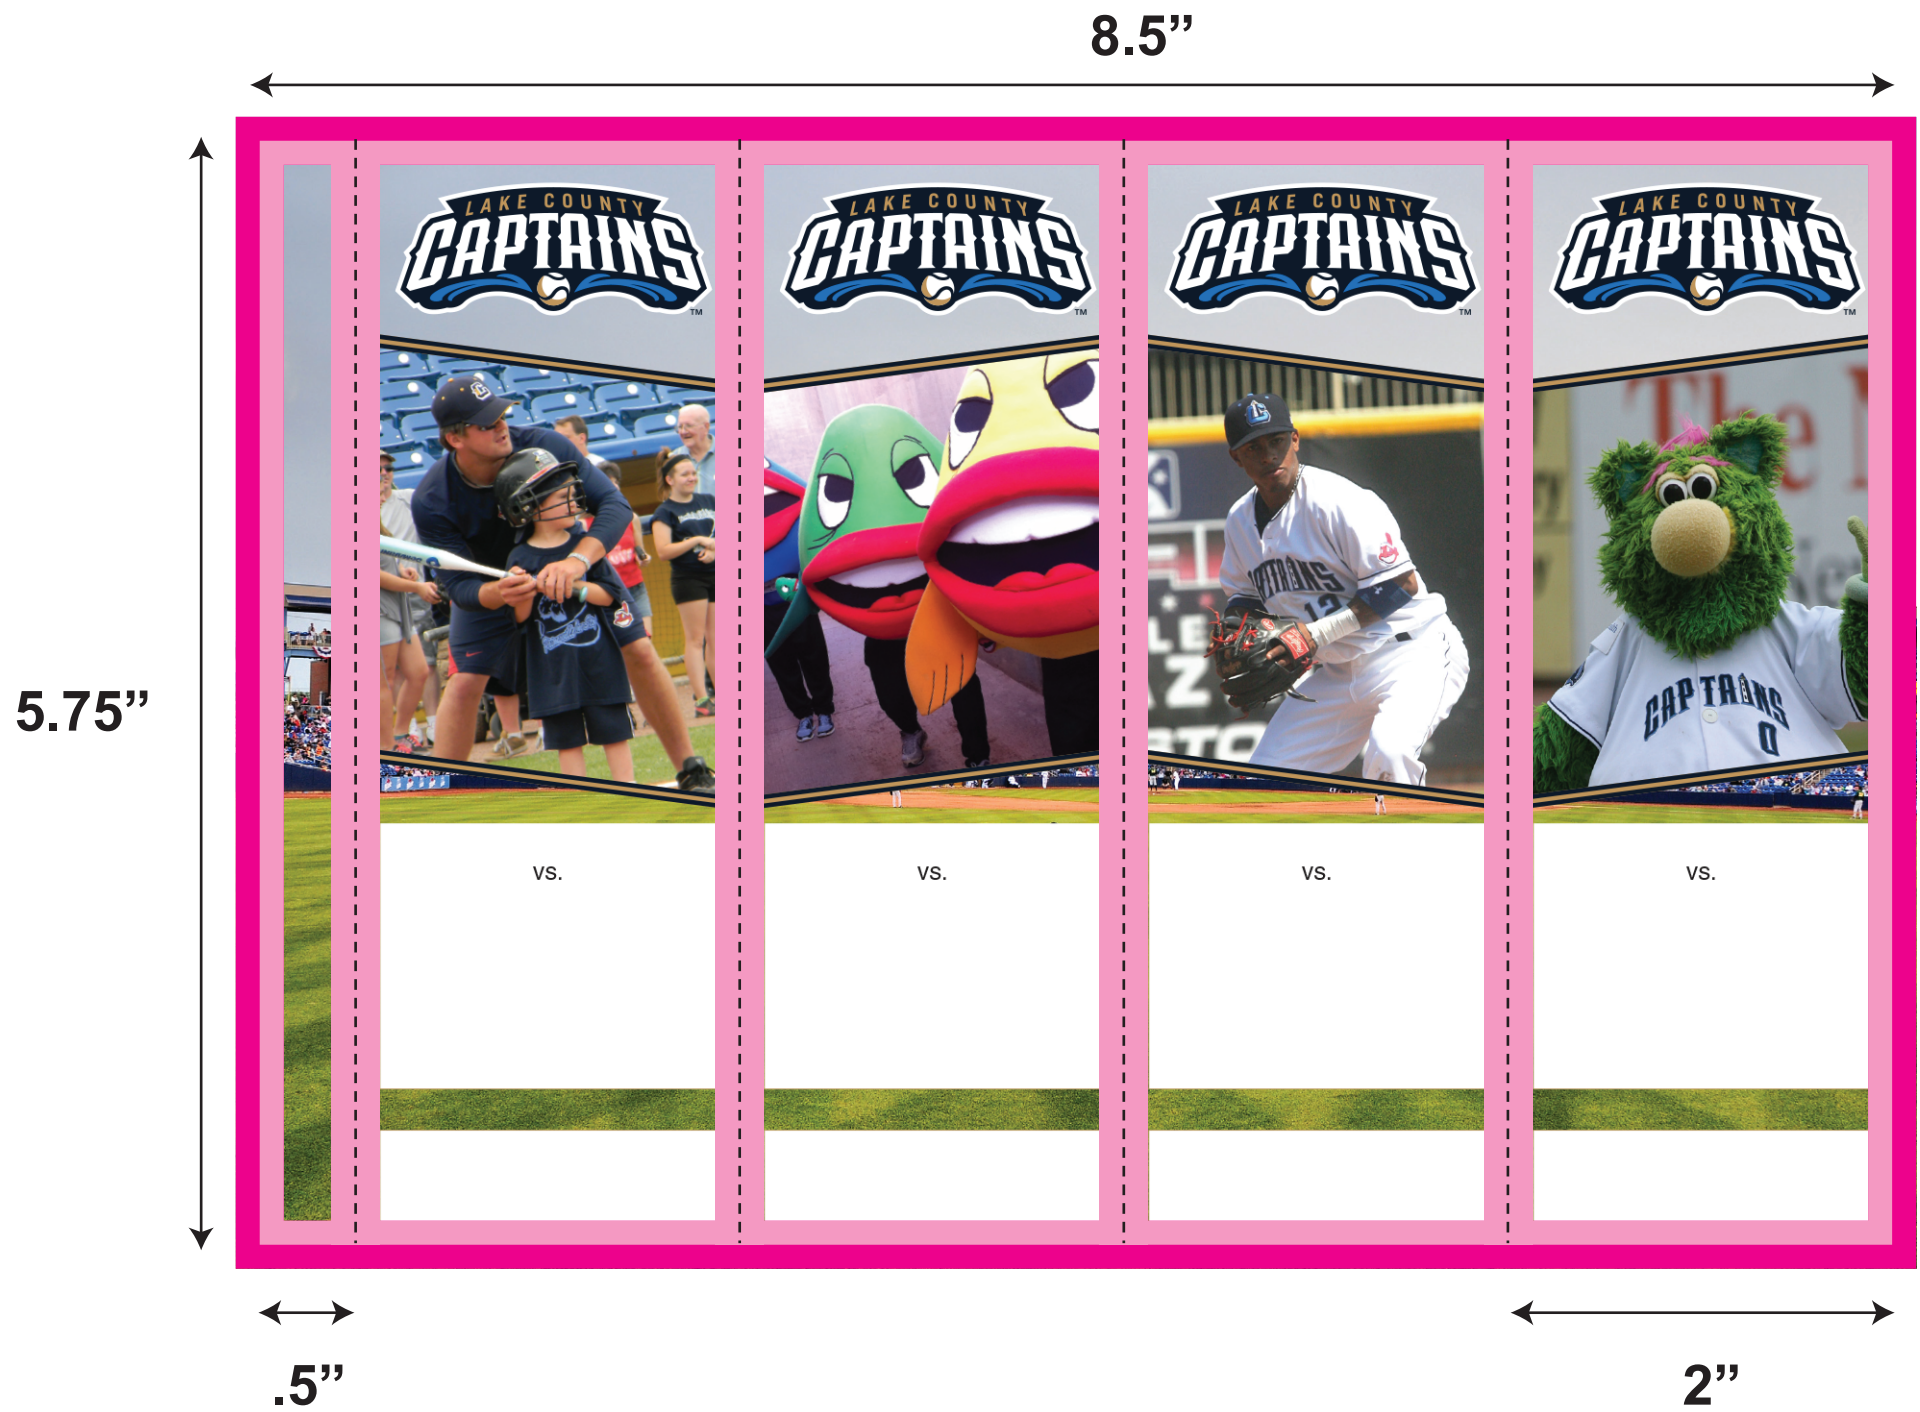

# BK001

(old BK-1)

18"

12"

Artwork Size: 8.75" x 6"  
Book Size: 8.5" x 5.75"  
Ticket Size: 2" x 5.75"

All logos and text must be 1/8" from edges and perfs

Include 1/8" bleed in addition to the artwork

## BK001

- 8.5" x 5.75"
- 4 across
- 2" x 5.75" ticket
- No perfs
- .125" trimouts